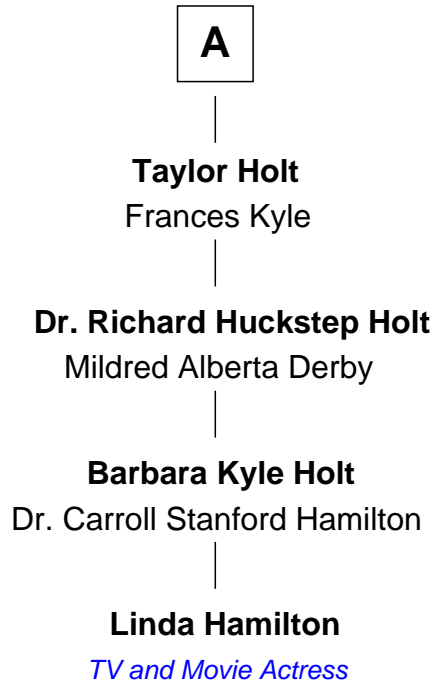

# FamousKin.com Relationship Chart of

**Linda Hamilton**

*TV and Movie Actress*

7th cousin 3 times removed of

**Colonel Robert Gould Shaw**

*U.S. Civil War leader of film "Glory" fame*

**William Moody**

Sarah - - - - -

**Caleb Moody**

Judith Bradbury

**Joshua Moody**

Mary Greenleaf

**Elizabeth Moody**

Enoch Titcomb

**Mary Titcomb**

Henry Titcomb

Martha Collins

**Martha Moody**

Rev. Jonathan Russell

**Martha Russell**

Thomas Sturgis

**Thomas Sturgis**

Sarah Paine

**Russell Sturgis**

Elizabeth Perkins

**Nathaniel Russell Sturgis**

Susan Parkman

**Sarah Blake Sturgis**

Francis George Shaw

**Colonel Robert Gould Shaw**

*Main character in film "Glory"*

FamousKin.com