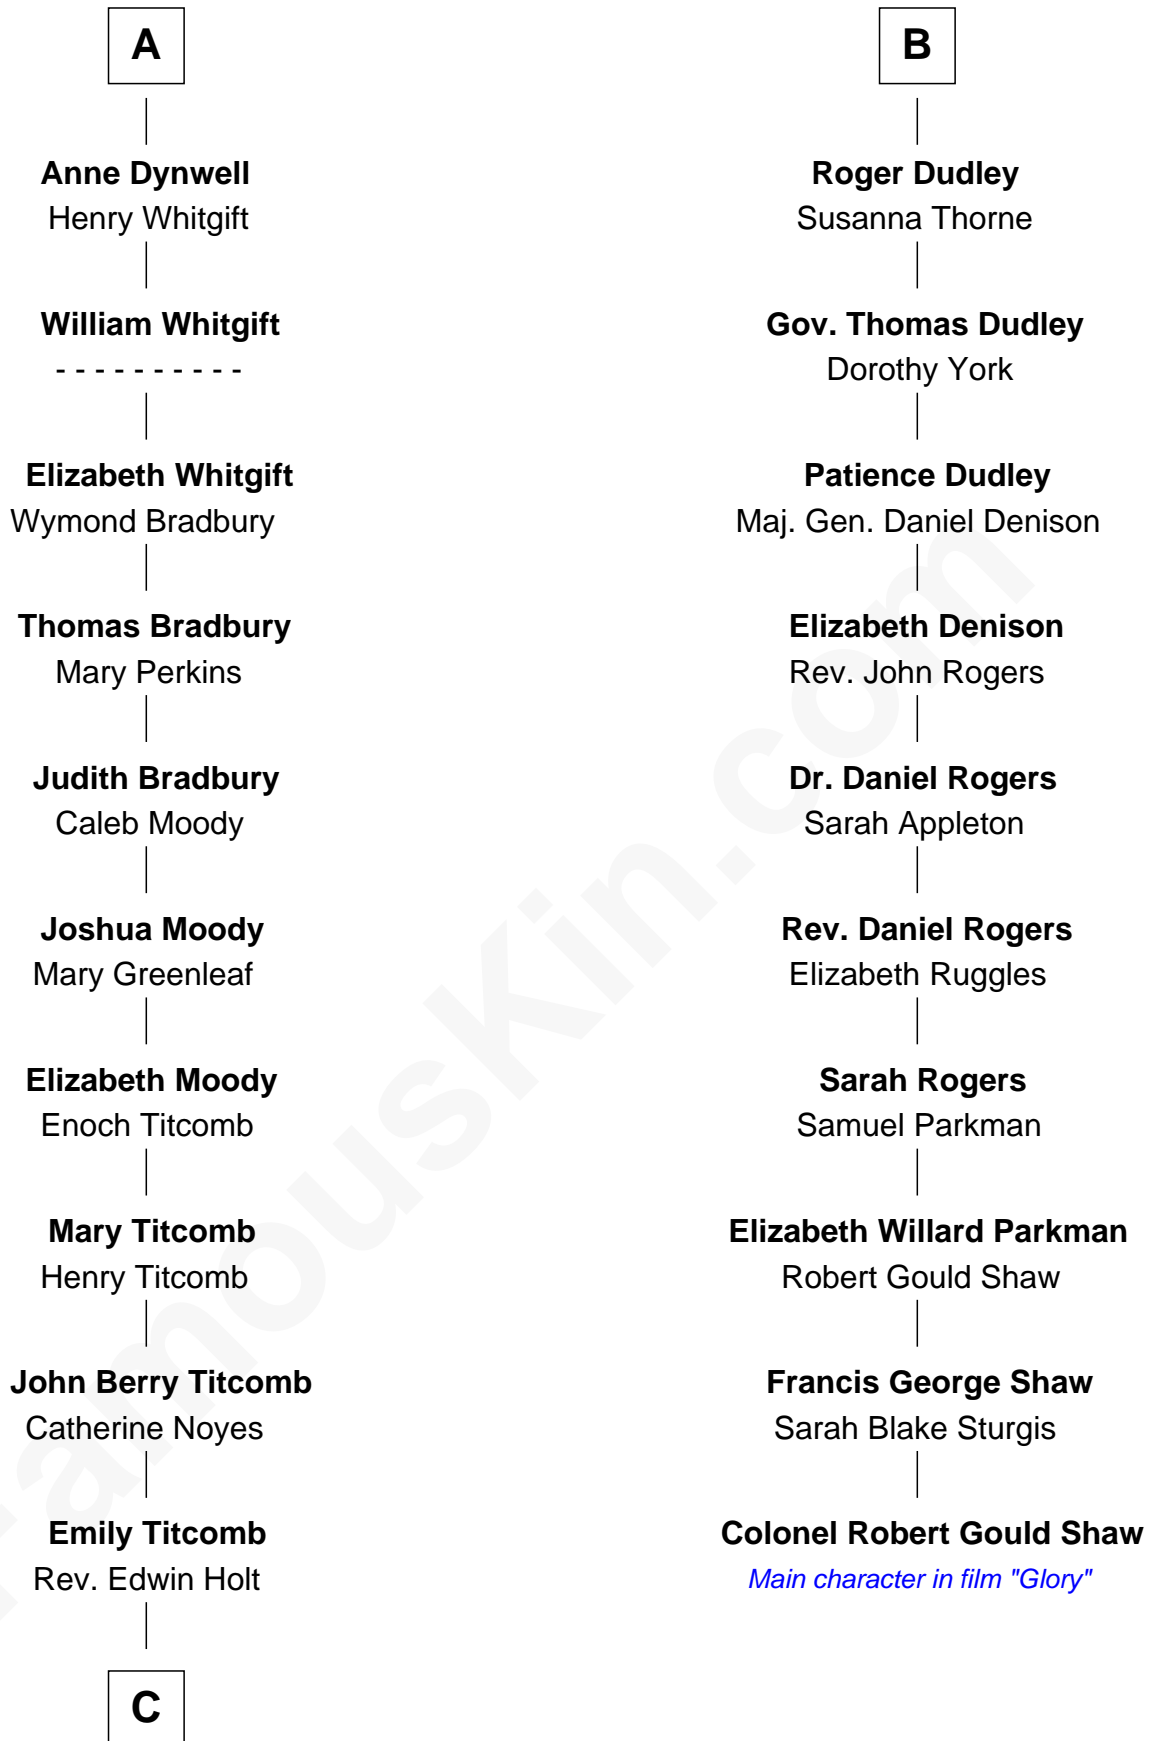

FamousKin.com Relationship Chart of

Linda Hamilton

TV and Movie Actress

16th cousin 5 times removed of

Colonel Robert Gould Shaw

U.S. Civil War leader of film "Glory" fame

C

—
Stephen P. Holt
Aurelia Morgan Grimes

—
Taylor Holt
Frances Kyle

—
Dr. Richard Huckstep Holt
Mildred Alberta Derby

—
Barbara Kyle Holt
Dr. Carroll Stanford Hamilton

—
Linda Hamilton
TV and Movie Actress

FamousKin.com