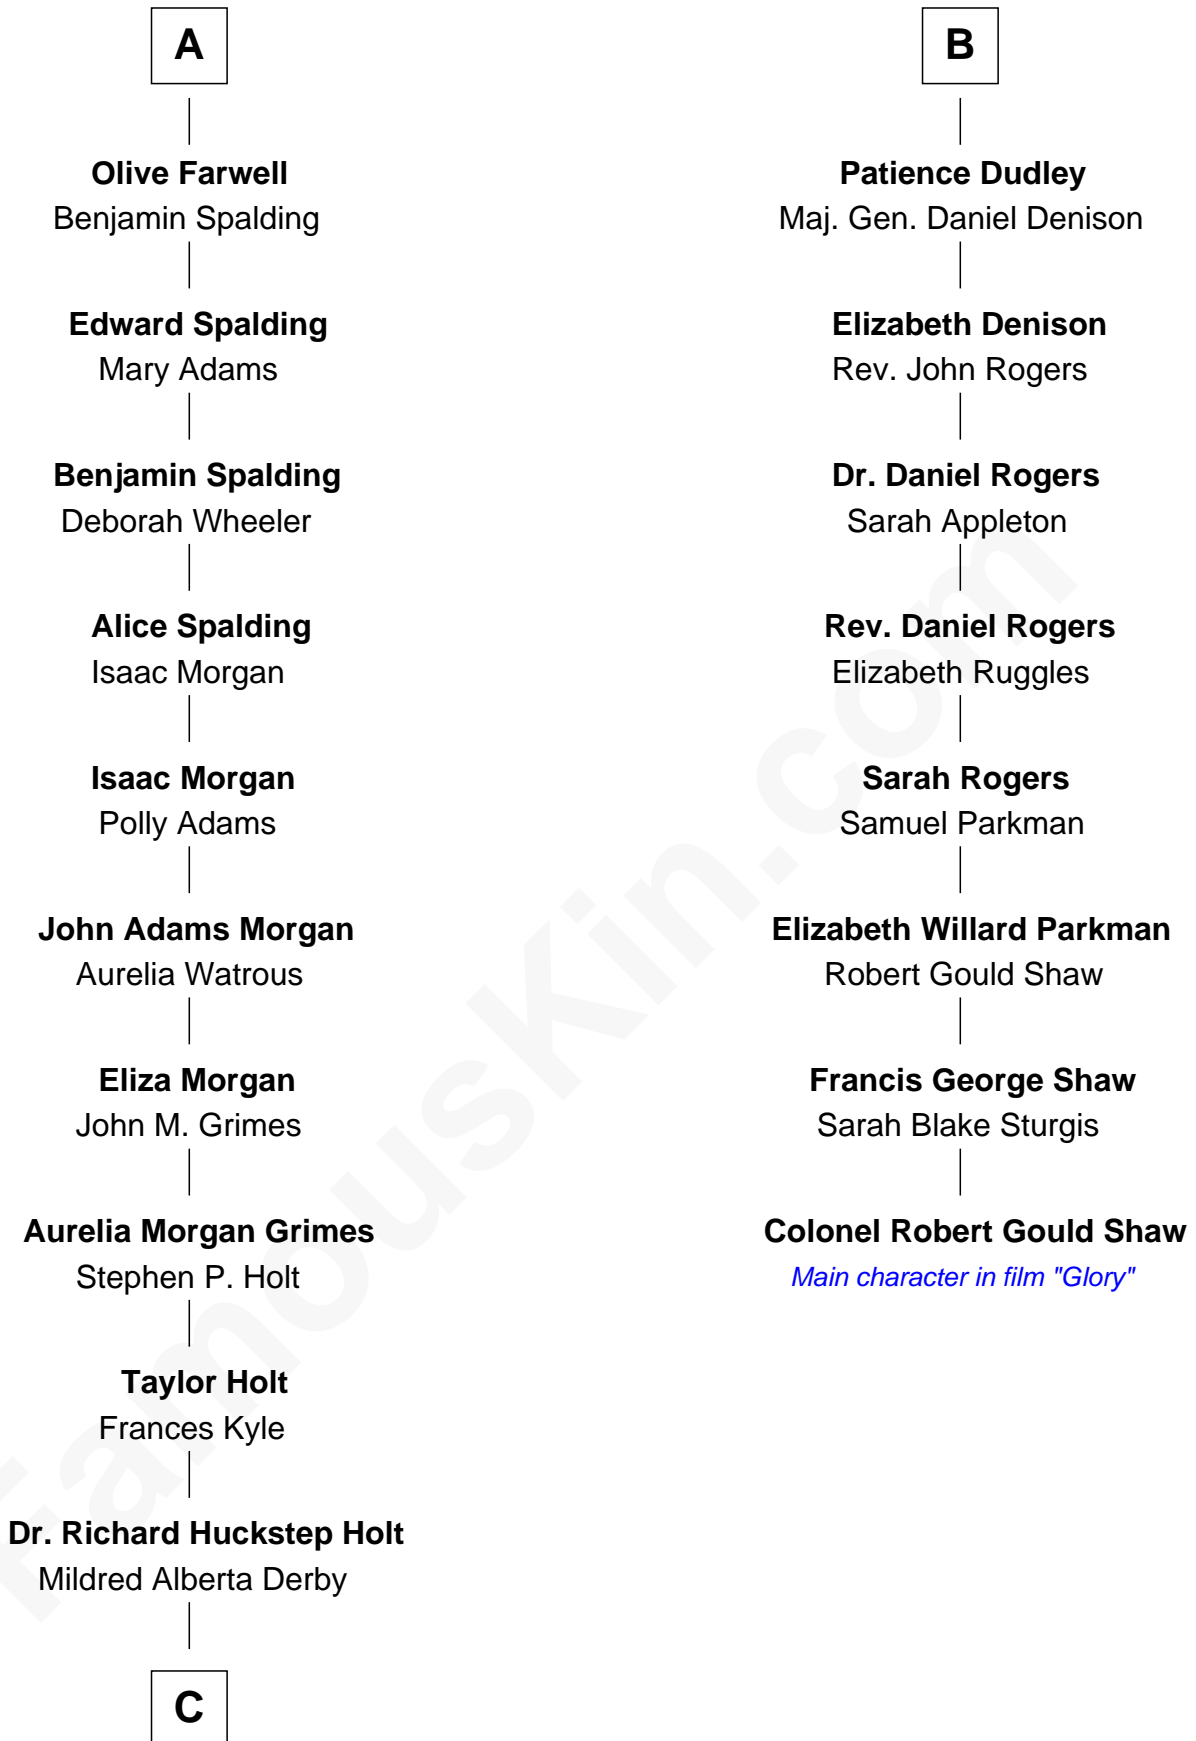

# FamousKin.com Relationship Chart of

**Linda Hamilton**

*TV and Movie Actress*

14th cousin 4 times removed of

**Colonel Robert Gould Shaw**

*U.S. Civil War leader of film "Glory" fame*

**C**

**Barbara Kyle Holt**  
Dr. Carroll Stanford Hamilton