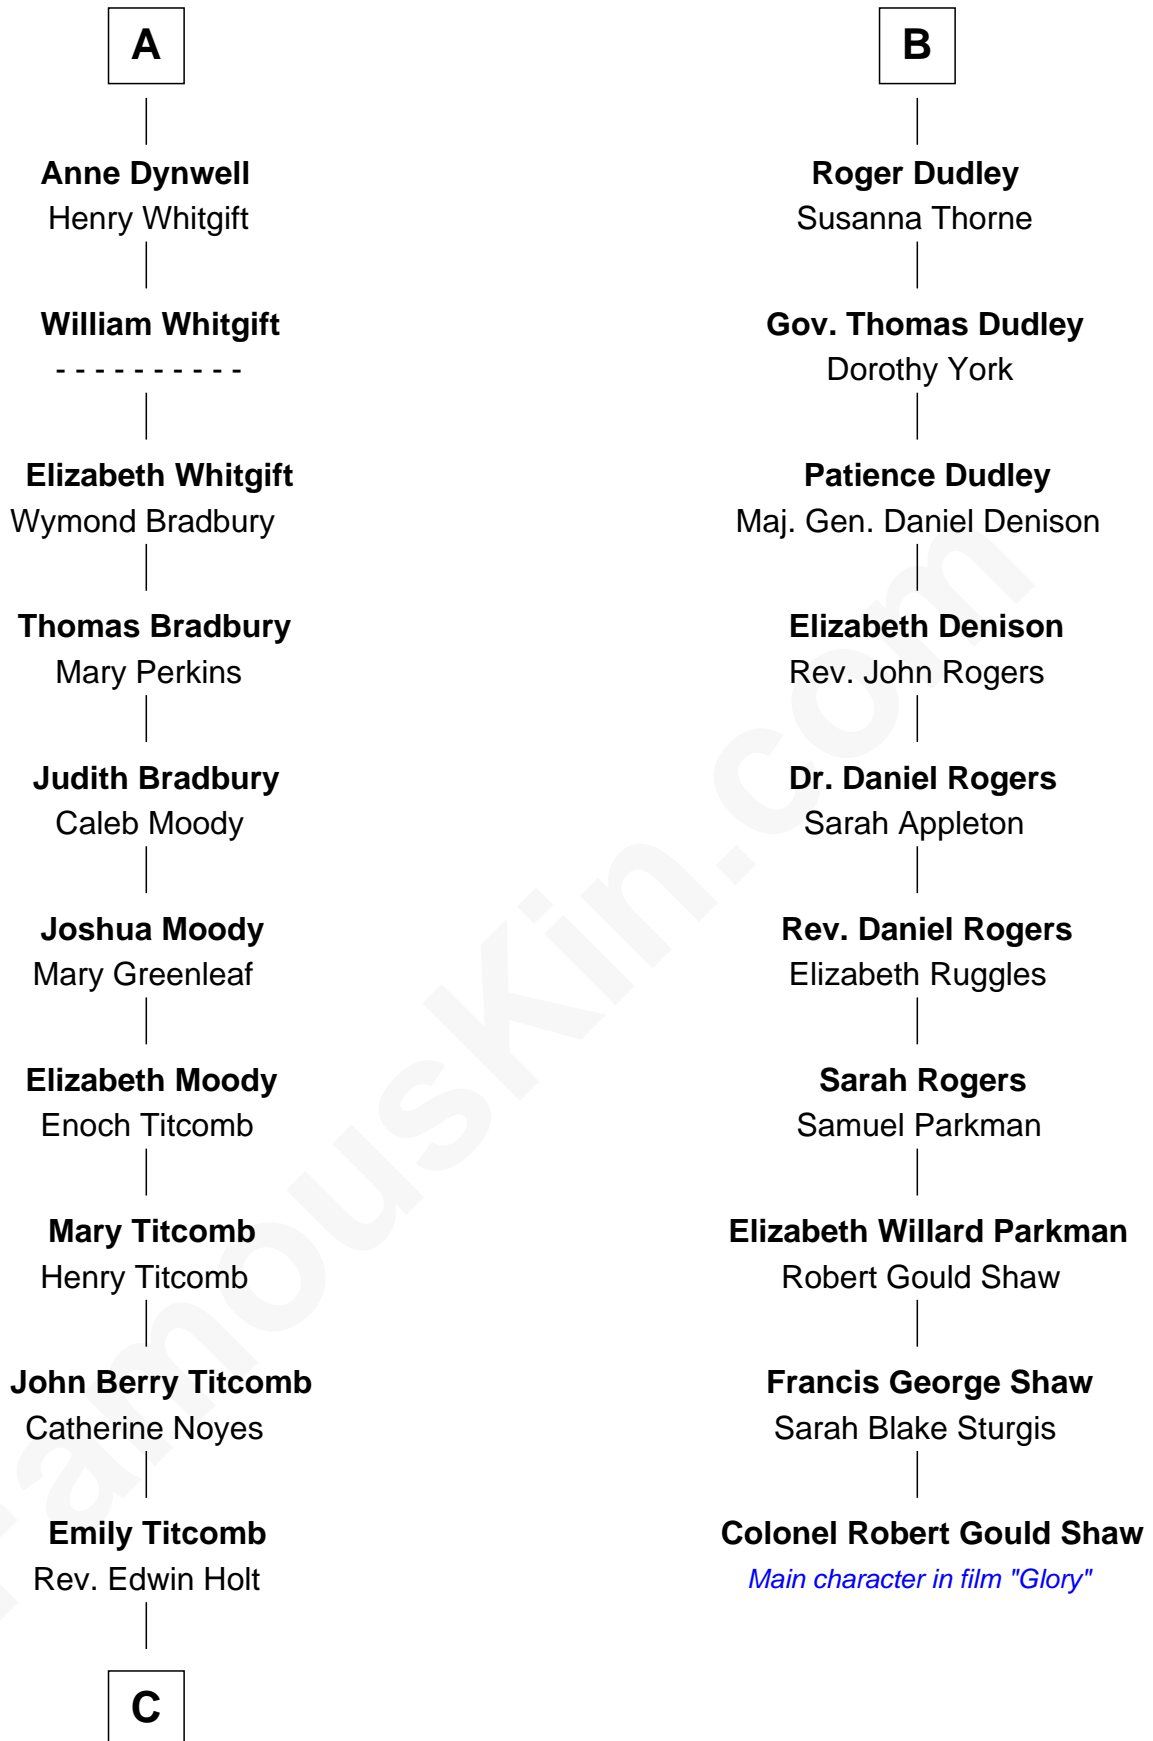

# FamousKin.com Relationship Chart of

**Linda Hamilton**

*TV and Movie Actress*

16th cousin 5 times removed of

**Colonel Robert Gould Shaw**

*U.S. Civil War leader of film "Glory" fame*

**Sir Henry de Percy**

Idoine de Clifford

**C**

—  
**Stephen P. Holt**  
Aurelia Morgan Grimes

—  
**Taylor Holt**  
Frances Kyle

—  
**Dr. Richard Huckstep Holt**  
Mildred Alberta Derby

—  
**Barbara Kyle Holt**  
Dr. Carroll Stanford Hamilton