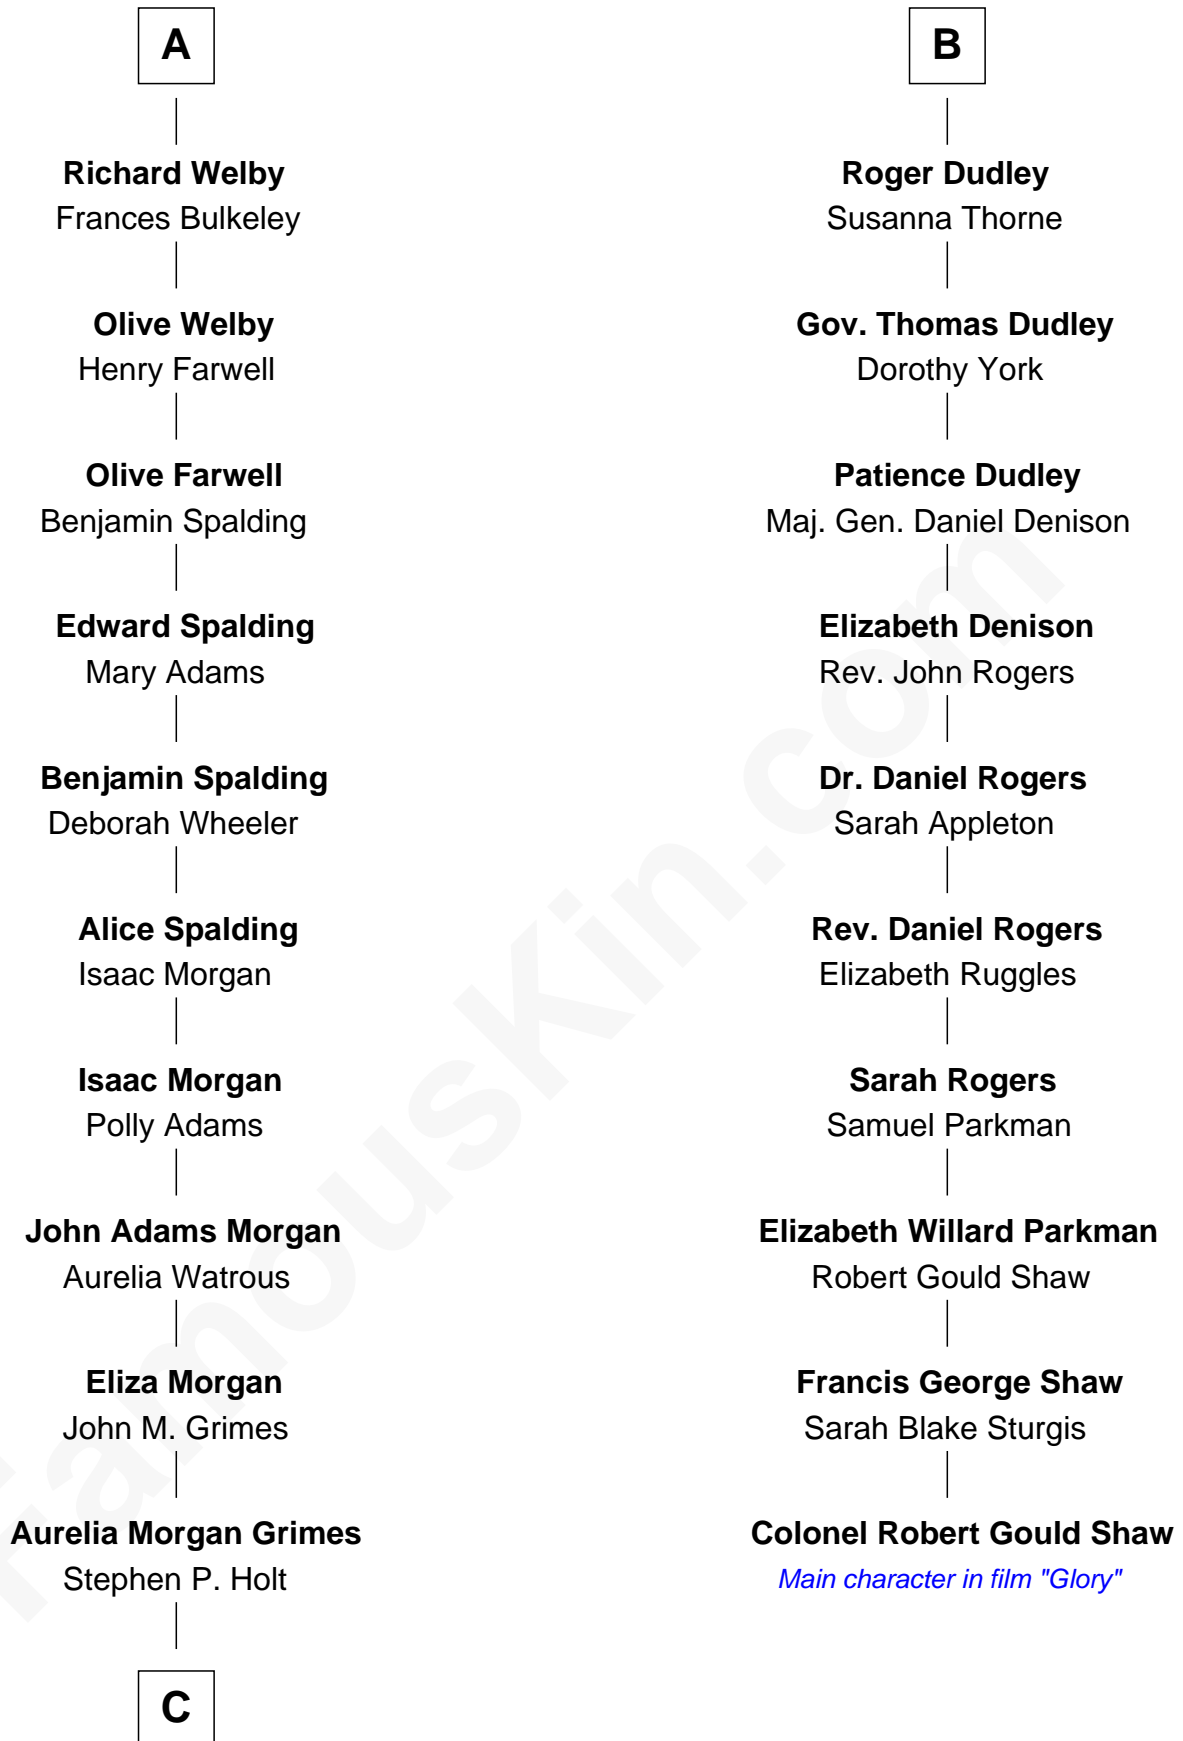

# FamousKin.com Relationship Chart of

**Linda Hamilton**

*TV and Movie Actress*

16th cousin 4 times removed of

**Colonel Robert Gould Shaw**

*U.S. Civil War leader of film "Glory" fame*

**Sir Philip le Despencer**

**Sir Edward Sutton**

Cecily Willoughby

**Sir John Sutton**

Cecily Grey

**Sir Henry Dudley**

- - - - - Ashton

Probable

**B**

**C**

—  
**Taylor Holt**  
Frances Kyle

—  
**Dr. Richard Huckstep Holt**  
Mildred Alberta Derby

—  
**Barbara Kyle Holt**  
Dr. Carroll Stanford Hamilton

—  
**Linda Hamilton**  
*TV and Movie Actress*