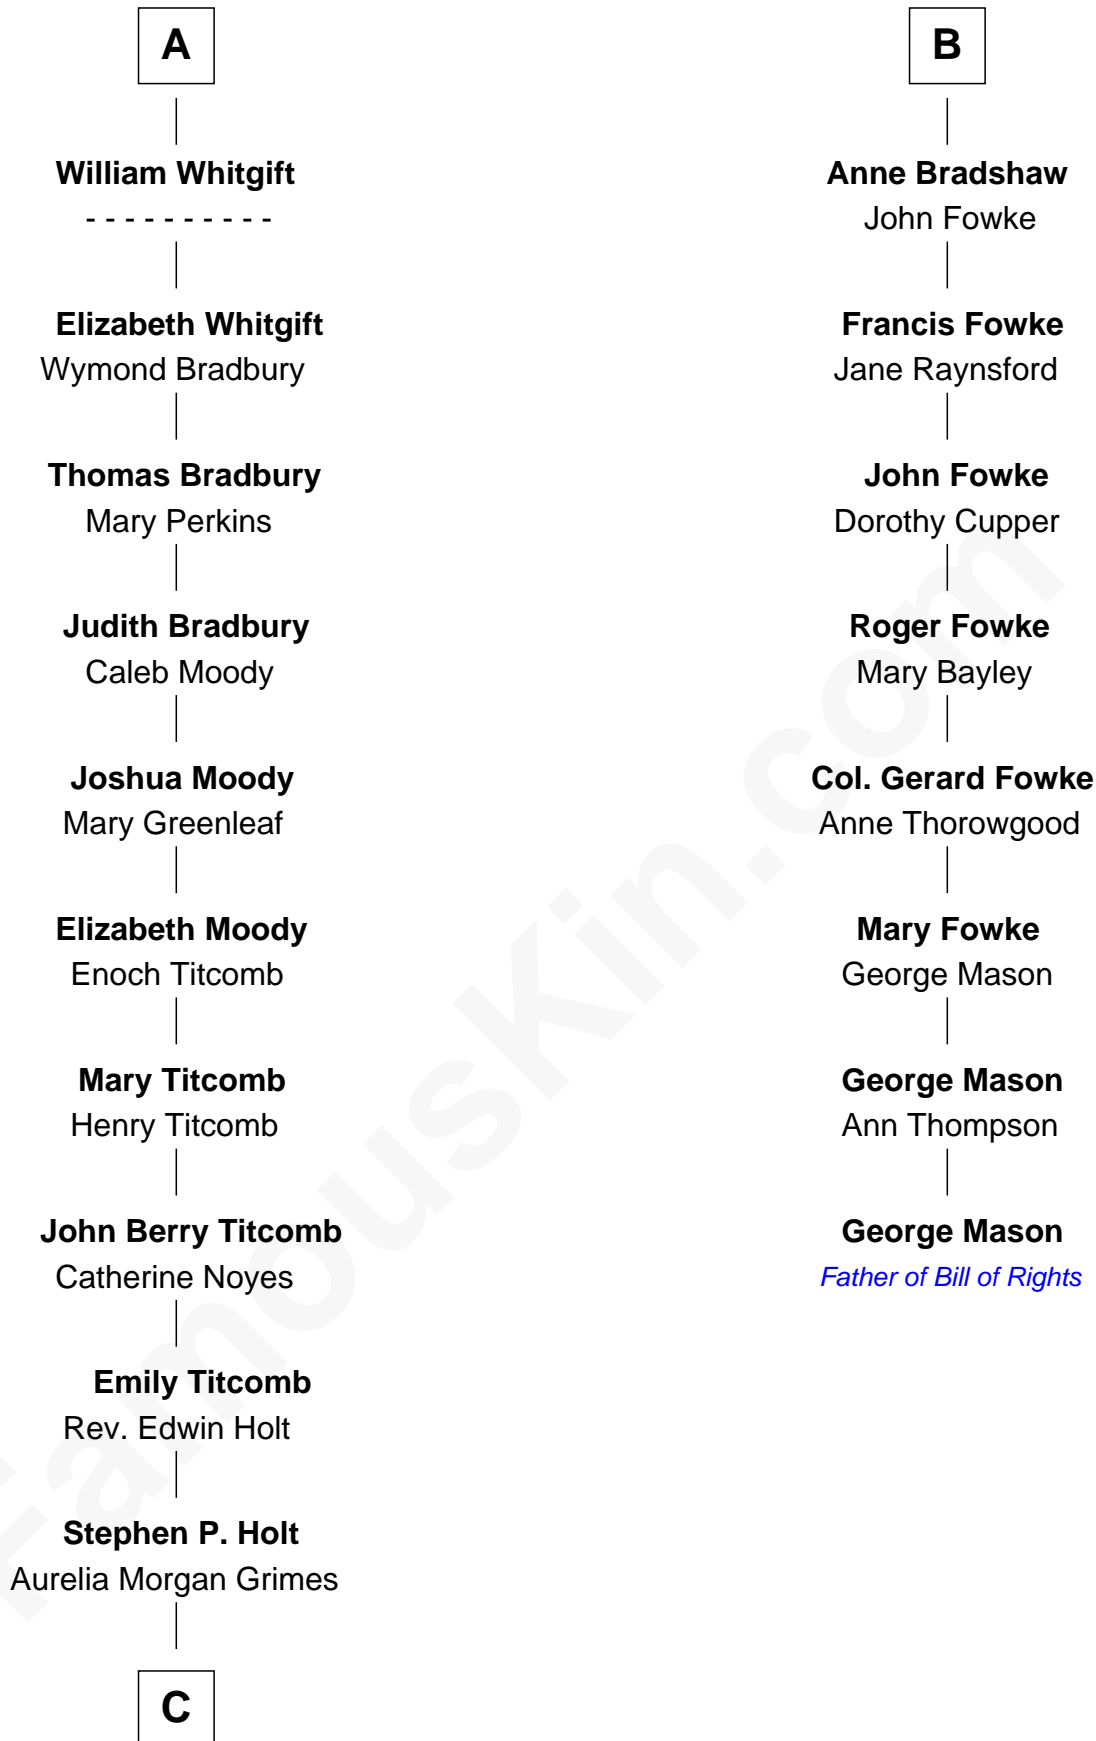

FamousKin.com Relationship Chart of

Linda Hamilton

TV and Movie Actress

14th cousin 6 times removed of

George Mason

Father of the U.S. Bill of Rights

John de Welles

Maud de Roos

John de Welles
Eleanor de Mowbray

Eudo de Welles
Maud de Greystoke

Sir Lionel de Welles
Joan de Waterton

Margaret de Welles
Sir Thomas Dymoke

Jane Dymoke
John Fulnetby

Katherine Fulnetby
William Dynwell

Anne Dynwell
Henry Whitgift

A

Margery de Welles
Stephen le Scrope

Maude le Scrope
Sir Baldwin Freville

Joyce Freville
Sir Roger Aston

Sir Robert Aston
Isabel Brereton

John Aston
Elizabeth Delves

Margaret Aston
John Kinnersley

Isabel Kinnersley
John Bradshaw

B

C

—
Taylor Holt
Frances Kyle

—
Dr. Richard Huckstep Holt
Mildred Alberta Derby

—
Barbara Kyle Holt
Dr. Carroll Stanford Hamilton

—
Linda Hamilton
TV and Movie Actress