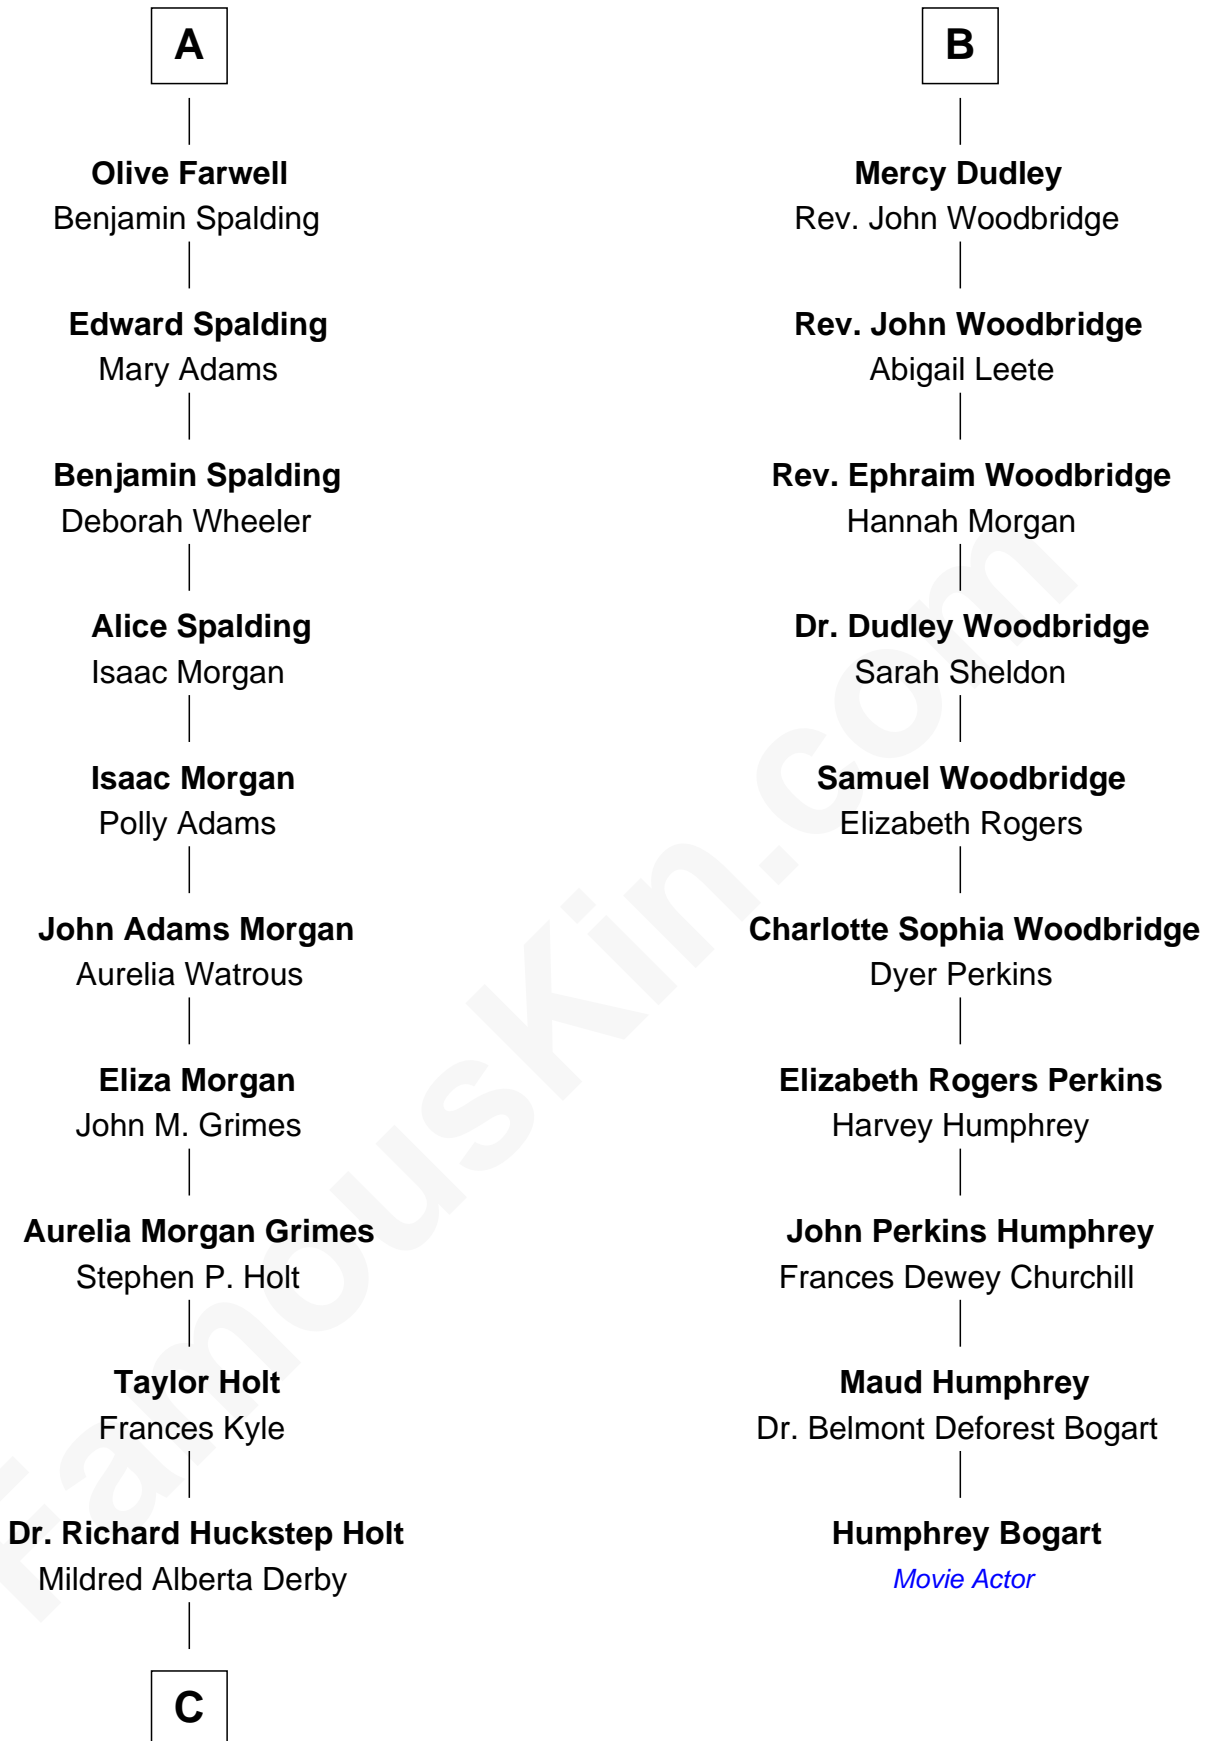

# FamousKin.com Relationship Chart of

**Linda Hamilton**

*TV and Movie Actress*

16th cousin 2 times removed of

**Humphrey Bogart**

*Movie Actor*

**Barbara Kyle Holt**  
Dr. Carroll Stanford Hamilton

**Linda Hamilton**  
*TV and Movie Actress*

FamousKin.com