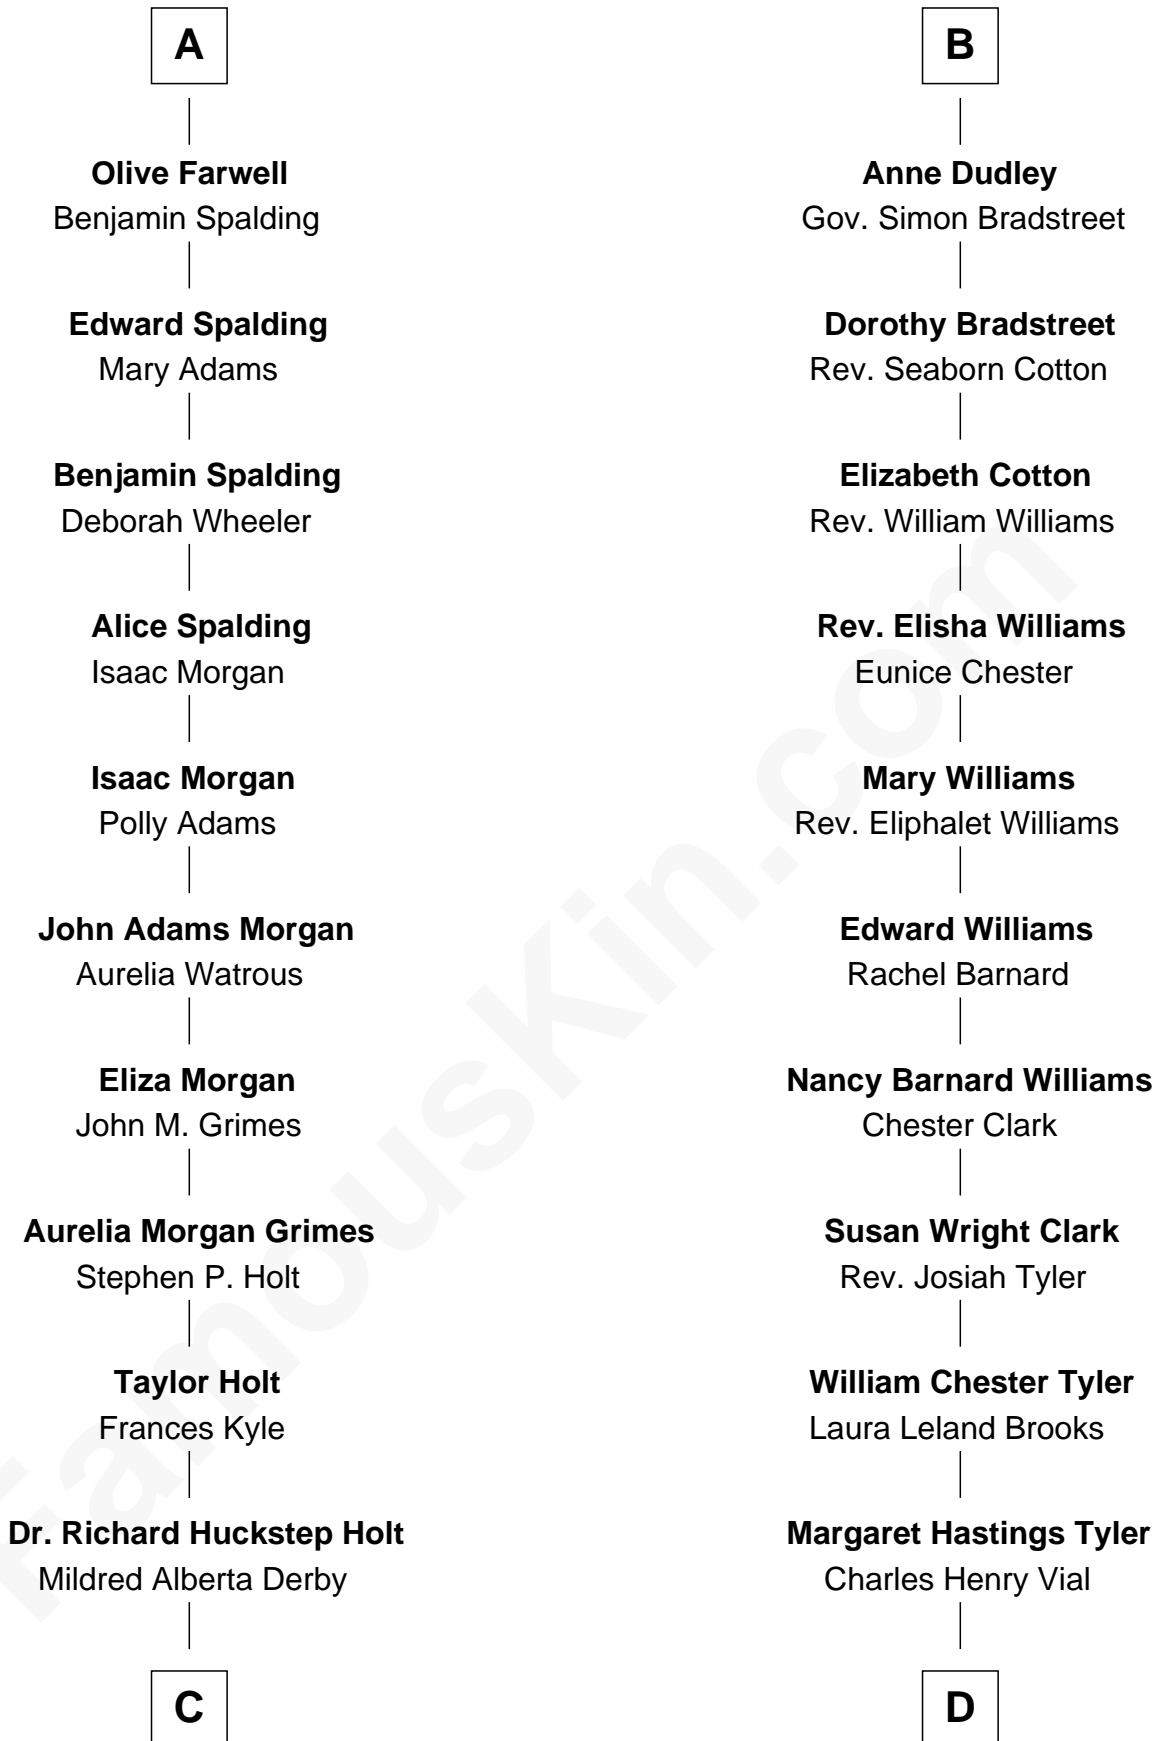

FamousKin.com Relationship Chart of

Linda Hamilton

TV and Movie Actress

18th cousin 1 time removed of

Kate Upton

Sports Illustrated Swimsuit Cover Model

C

Barbara Kyle Holt
Dr. Carroll Stanford Hamilton

Linda Hamilton
TV and Movie Actress

D

Elizabeth Brooks Vial
Stephen Edward Upton

Jefferson Matthew Upton
Shelley Fawn Davis

Kate Upton
Model and Actress

FamousKin.com