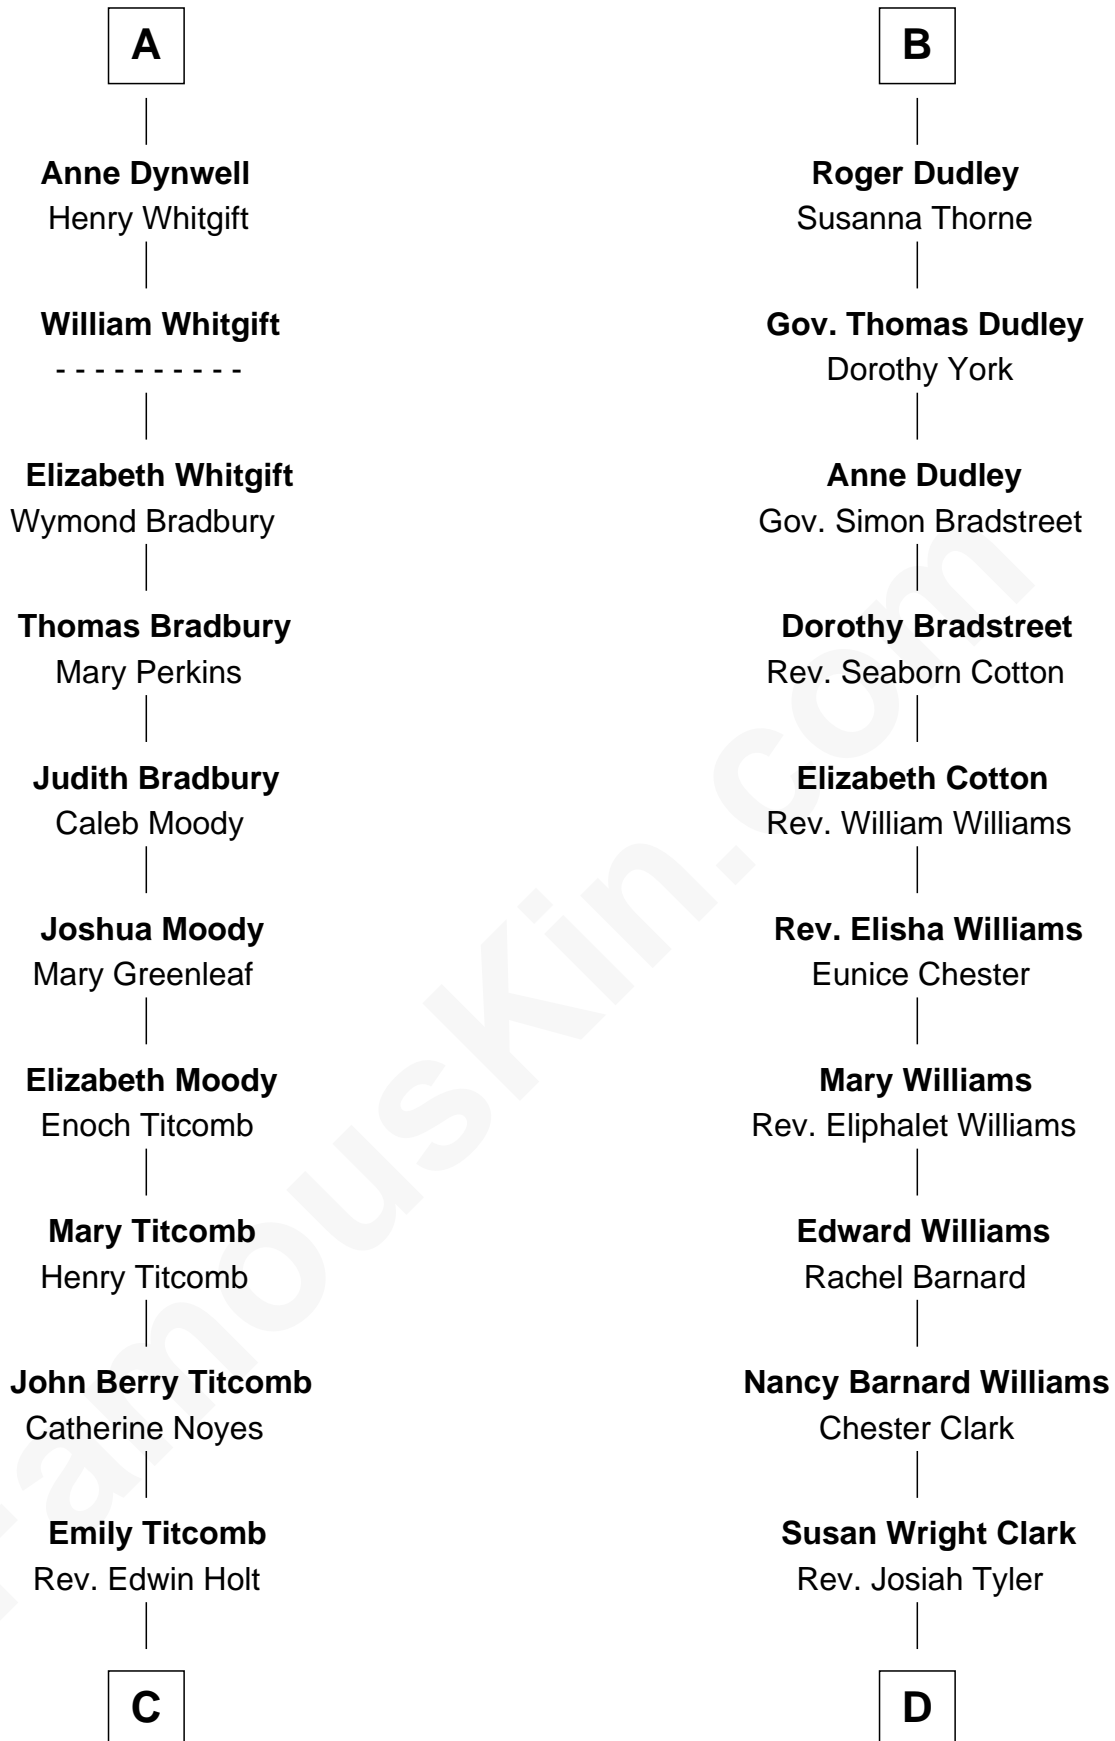

FamousKin.com Relationship Chart of

Linda Hamilton

TV and Movie Actress

21st cousin of

Kate Upton

Sports Illustrated Swimsuit Cover Model

C

Stephen P. Holt
Aurelia Morgan Grimes

Taylor Holt
Frances Kyle

Dr. Richard Huckstep Holt
Mildred Alberta Derby

Barbara Kyle Holt
Dr. Carroll Stanford Hamilton

Linda Hamilton
TV and Movie Actress

D

William Chester Tyler
Laura Leland Brooks

Margaret Hastings Tyler
Charles Henry Vial