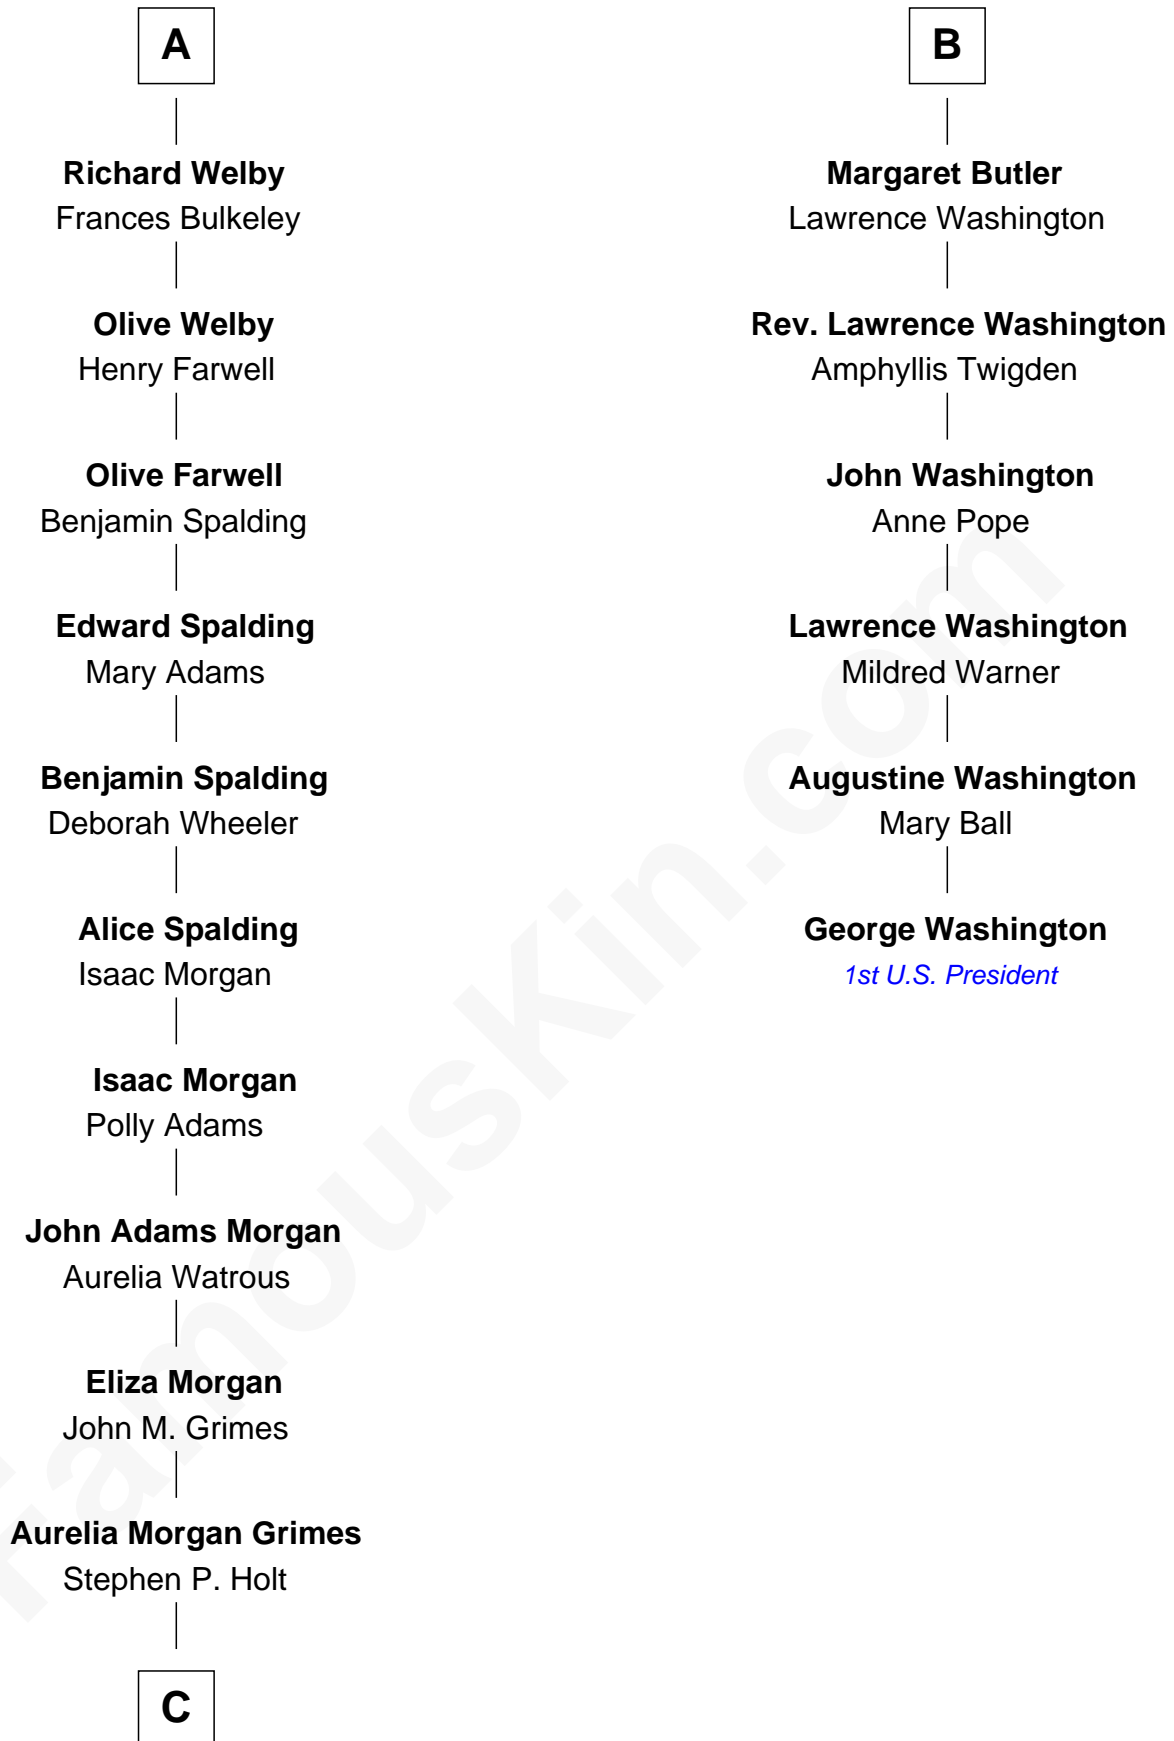

# FamousKin.com Relationship Chart of

**Linda Hamilton**

*TV and Movie Actress*

12th cousin 8 times removed of

**George Washington**

*1st U.S. President*

**Sir Philip le Despencer**

Elizabeth - - - - -

**Sir Robert Tyrwhit**

Maud Talboys

**Katharine Tyrwhit**

Sir Richard Thimbleby

**Elizabeth Thimbleby**

Thomas Welby

**A**

**Alice le Despenser**

Anne Clarell

**Margaret Sutton**

John Butler

**William Butler**

Margaret Greeke

**B**

**C**

—  
**Taylor Holt**  
Frances Kyle

—  
**Dr. Richard Huckstep Holt**  
Mildred Alberta Derby

—  
**Barbara Kyle Holt**  
Dr. Carroll Stanford Hamilton

—  
**Linda Hamilton**  
*TV and Movie Actress*

FamousKin.com