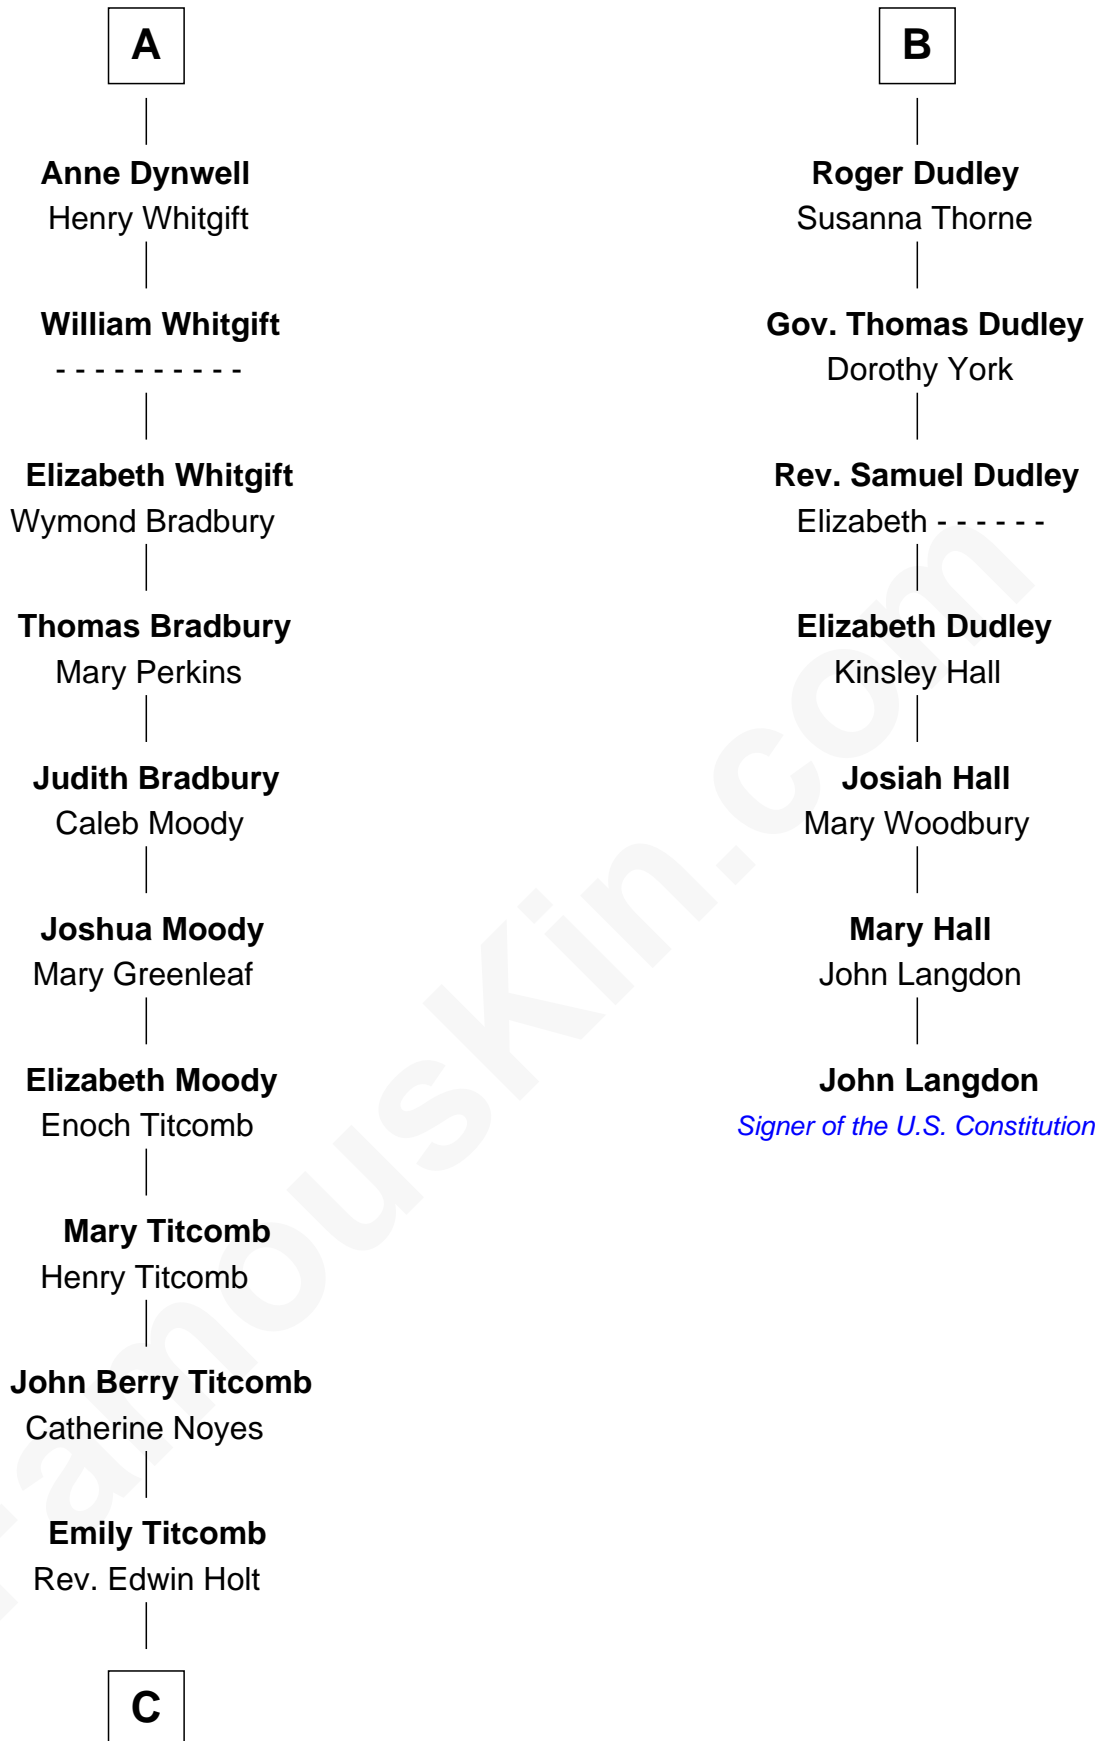

FamousKin.com Relationship Chart of

Linda Hamilton

TV and Movie Actress

13th cousin 8 times removed of

John Langdon

Signer of the U.S. Constitution

C

—
Stephen P. Holt
Aurelia Morgan Grimes

—
Taylor Holt
Frances Kyle

—
Dr. Richard Huckstep Holt
Mildred Alberta Derby

—
Barbara Kyle Holt
Dr. Carroll Stanford Hamilton

—
Linda Hamilton
TV and Movie Actress

FamousKin.com