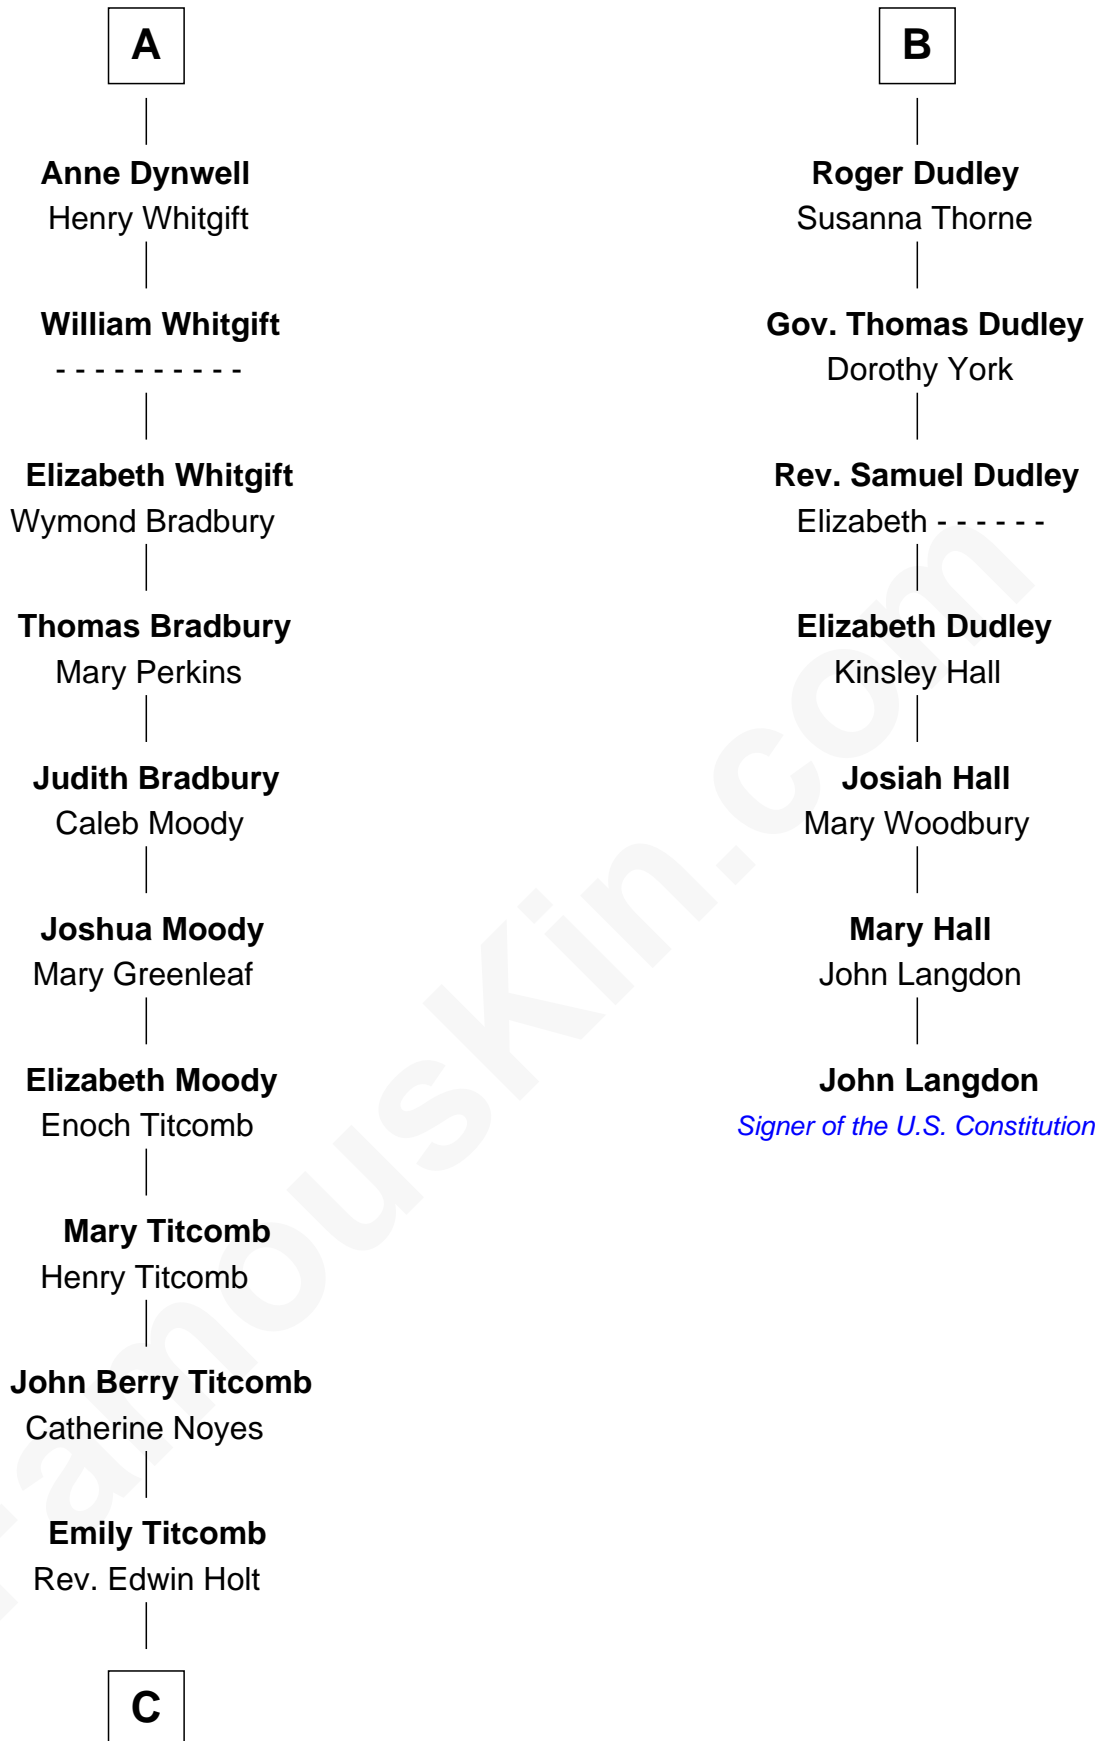

FamousKin.com Relationship Chart of

Linda Hamilton

TV and Movie Actress

13th cousin 8 times removed of

John Langdon

Signer of the U.S. Constitution

Sir Henry de Percy

Idoine de Clifford

C

—
Stephen P. Holt
Aurelia Morgan Grimes

—
Taylor Holt
Frances Kyle

—
Dr. Richard Huckstep Holt
Mildred Alberta Derby

—
Barbara Kyle Holt
Dr. Carroll Stanford Hamilton

—
Linda Hamilton
TV and Movie Actress