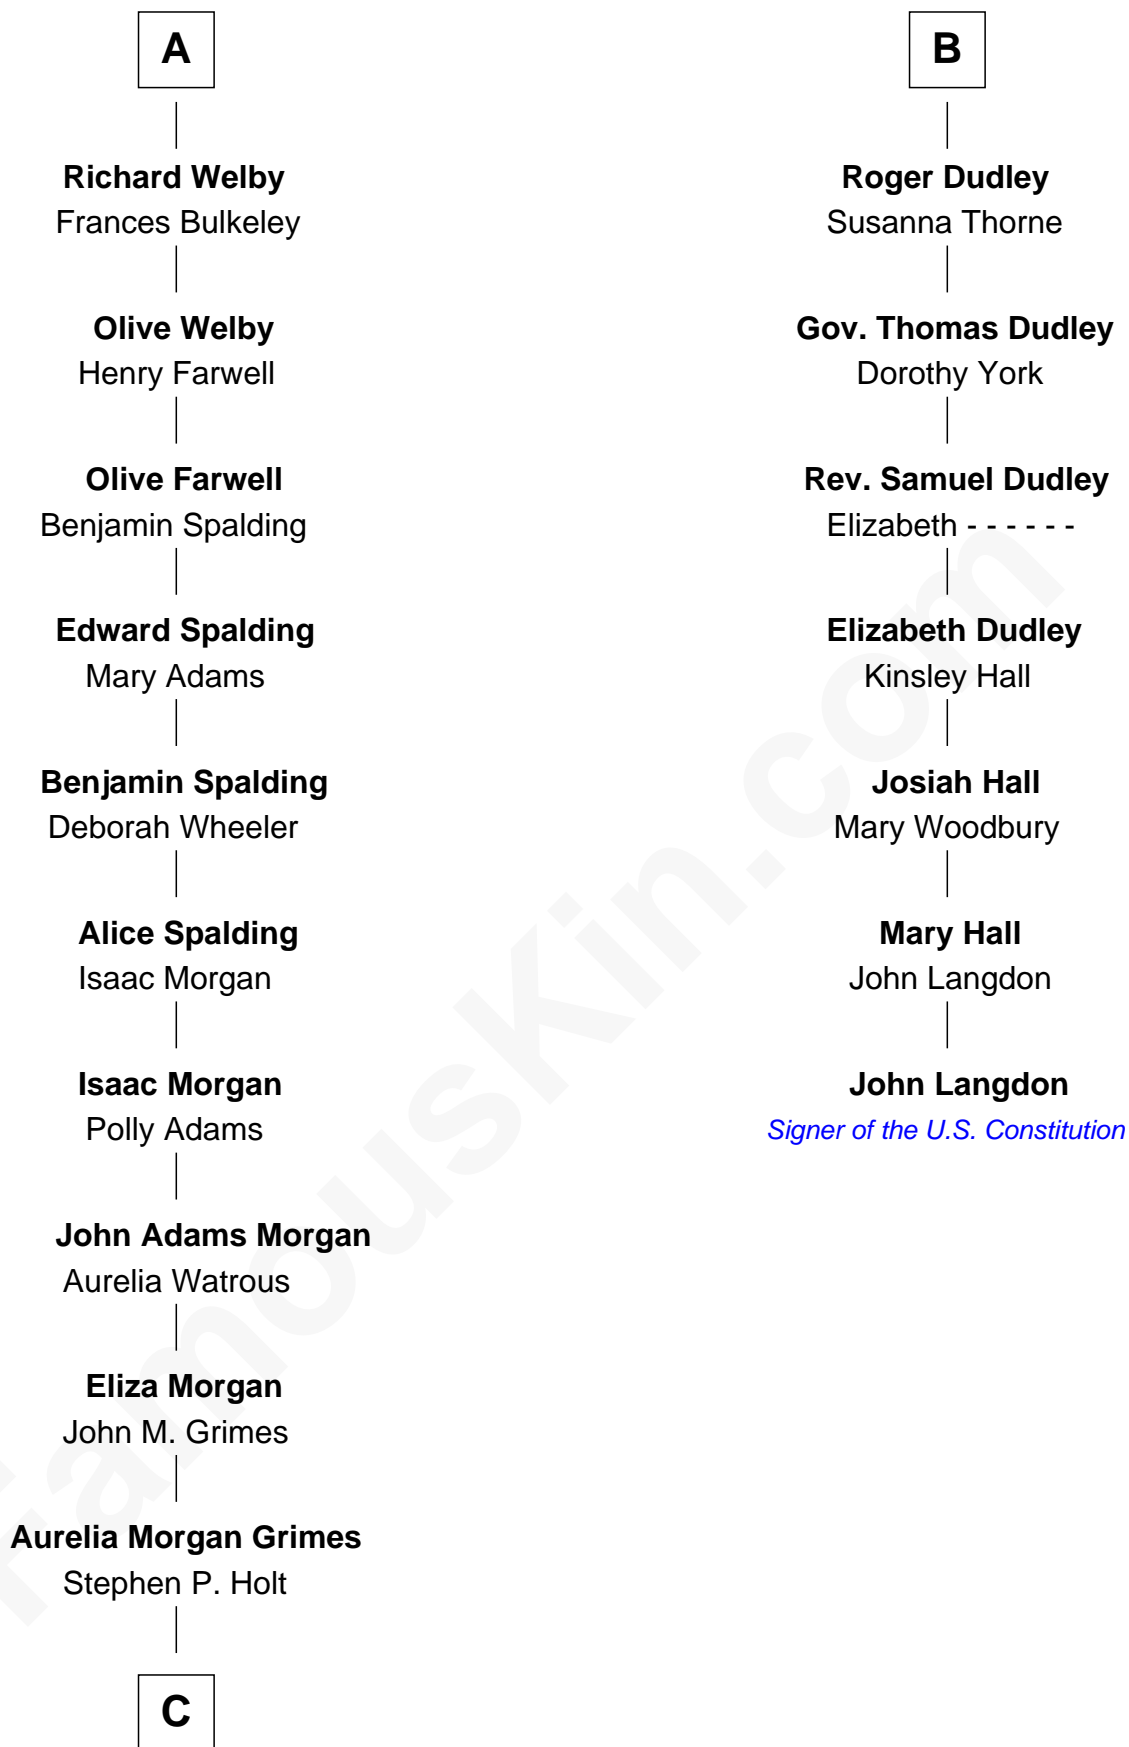

FamousKin.com Relationship Chart of

Linda Hamilton

TV and Movie Actress

13th cousin 7 times removed of

John Langdon

Signer of the U.S. Constitution

Sir Philip le Despencer

Elizabeth - - - - -

Sir Philip le Despencer

Elizabeth de Tibetot

Margery Despencer

Sir Roger Wentworth

Agnes Wentworth

Sir Robert Constable

Anne Constable

William Tyrwhit

Sir Robert Tyrwhit

Maud Talboys

Katharine Tyrwhit

Sir Richard Thimbleby

Elizabeth Thimbleby

Thomas Welby

A

Alice le Despenser

Cecily Willoughby

Sir John Sutton

Cecily Grey

Sir Henry Dudley

- - - - - Ashton

Probable

B

FamousKin.com