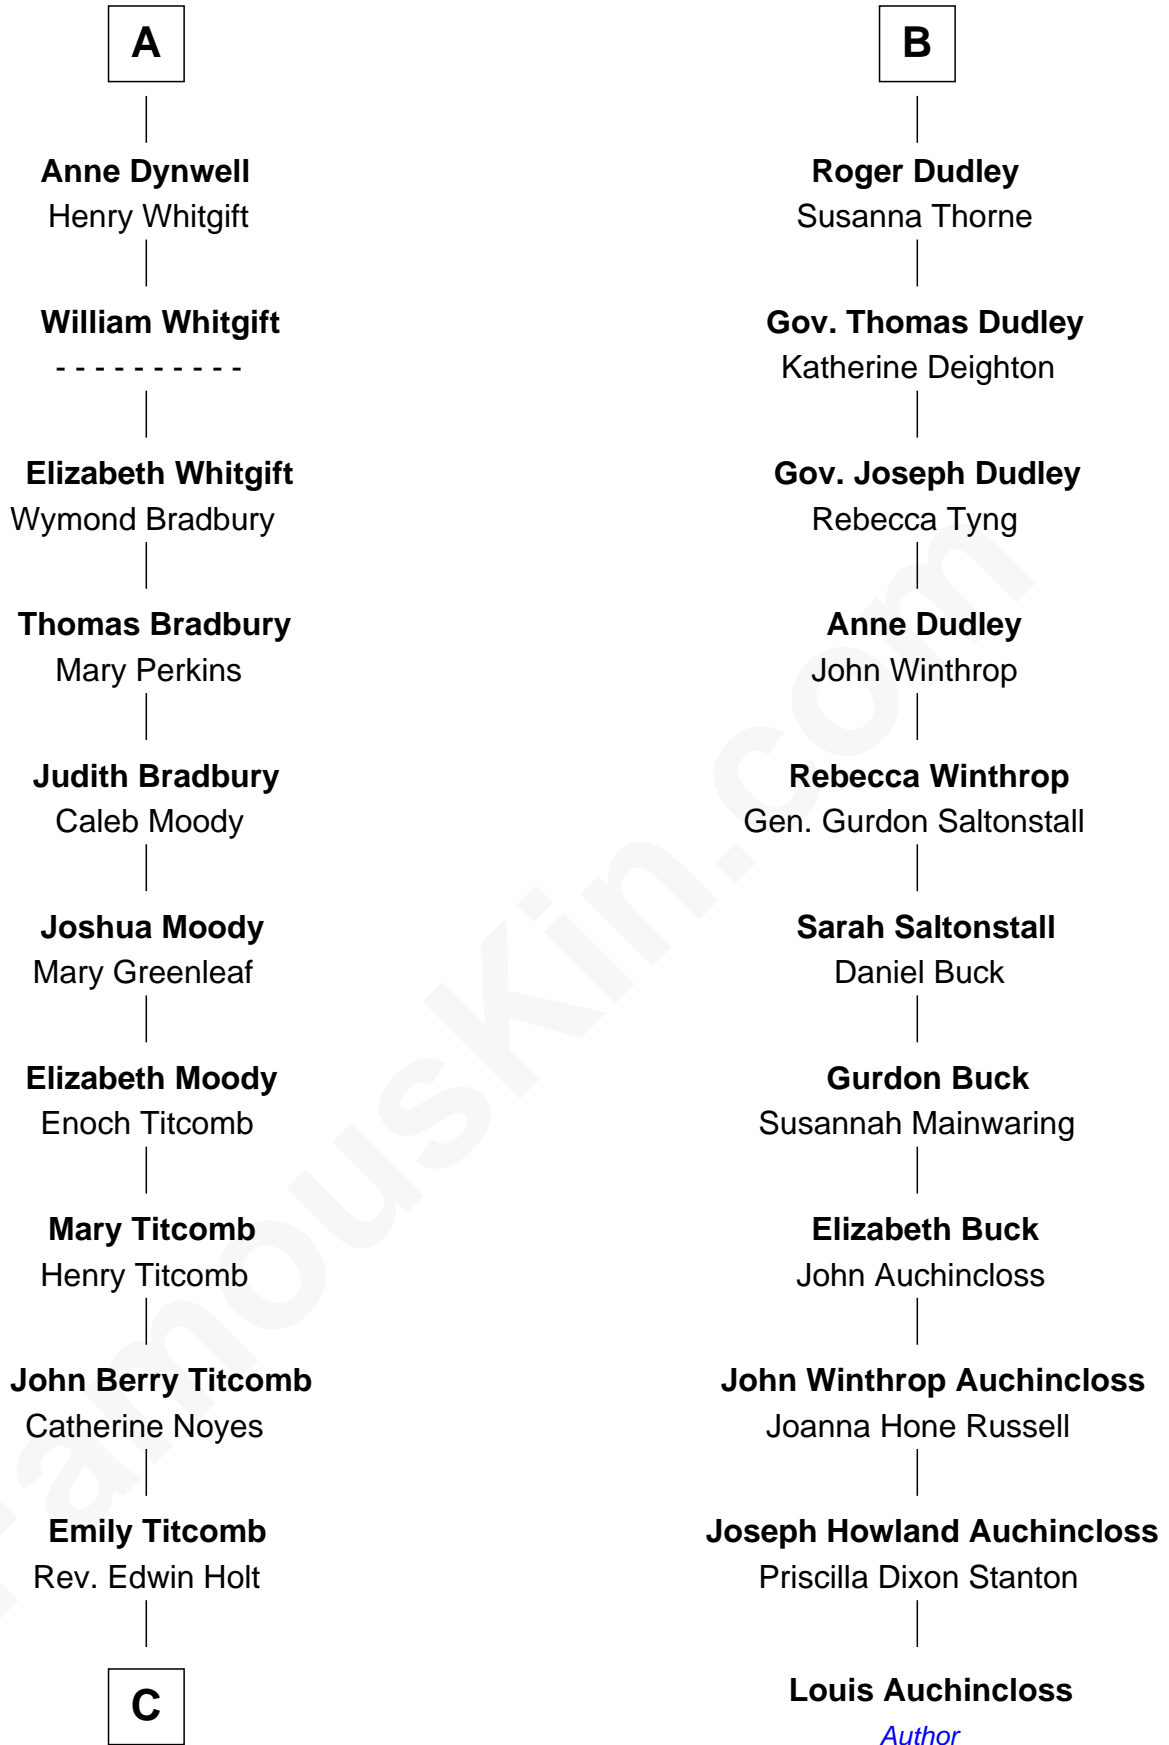

FamousKin.com Relationship Chart of

Linda Hamilton

TV and Movie Actress

17th cousin 4 times removed of

Louis Auchincloss

Author

Sir Henry de Percy

Idoine de Clifford

C

—
Stephen P. Holt
Aurelia Morgan Grimes

—
Taylor Holt
Frances Kyle

—
Dr. Richard Huckstep Holt
Mildred Alberta Derby

—
Barbara Kyle Holt
Dr. Carroll Stanford Hamilton

—
Linda Hamilton
TV and Movie Actress