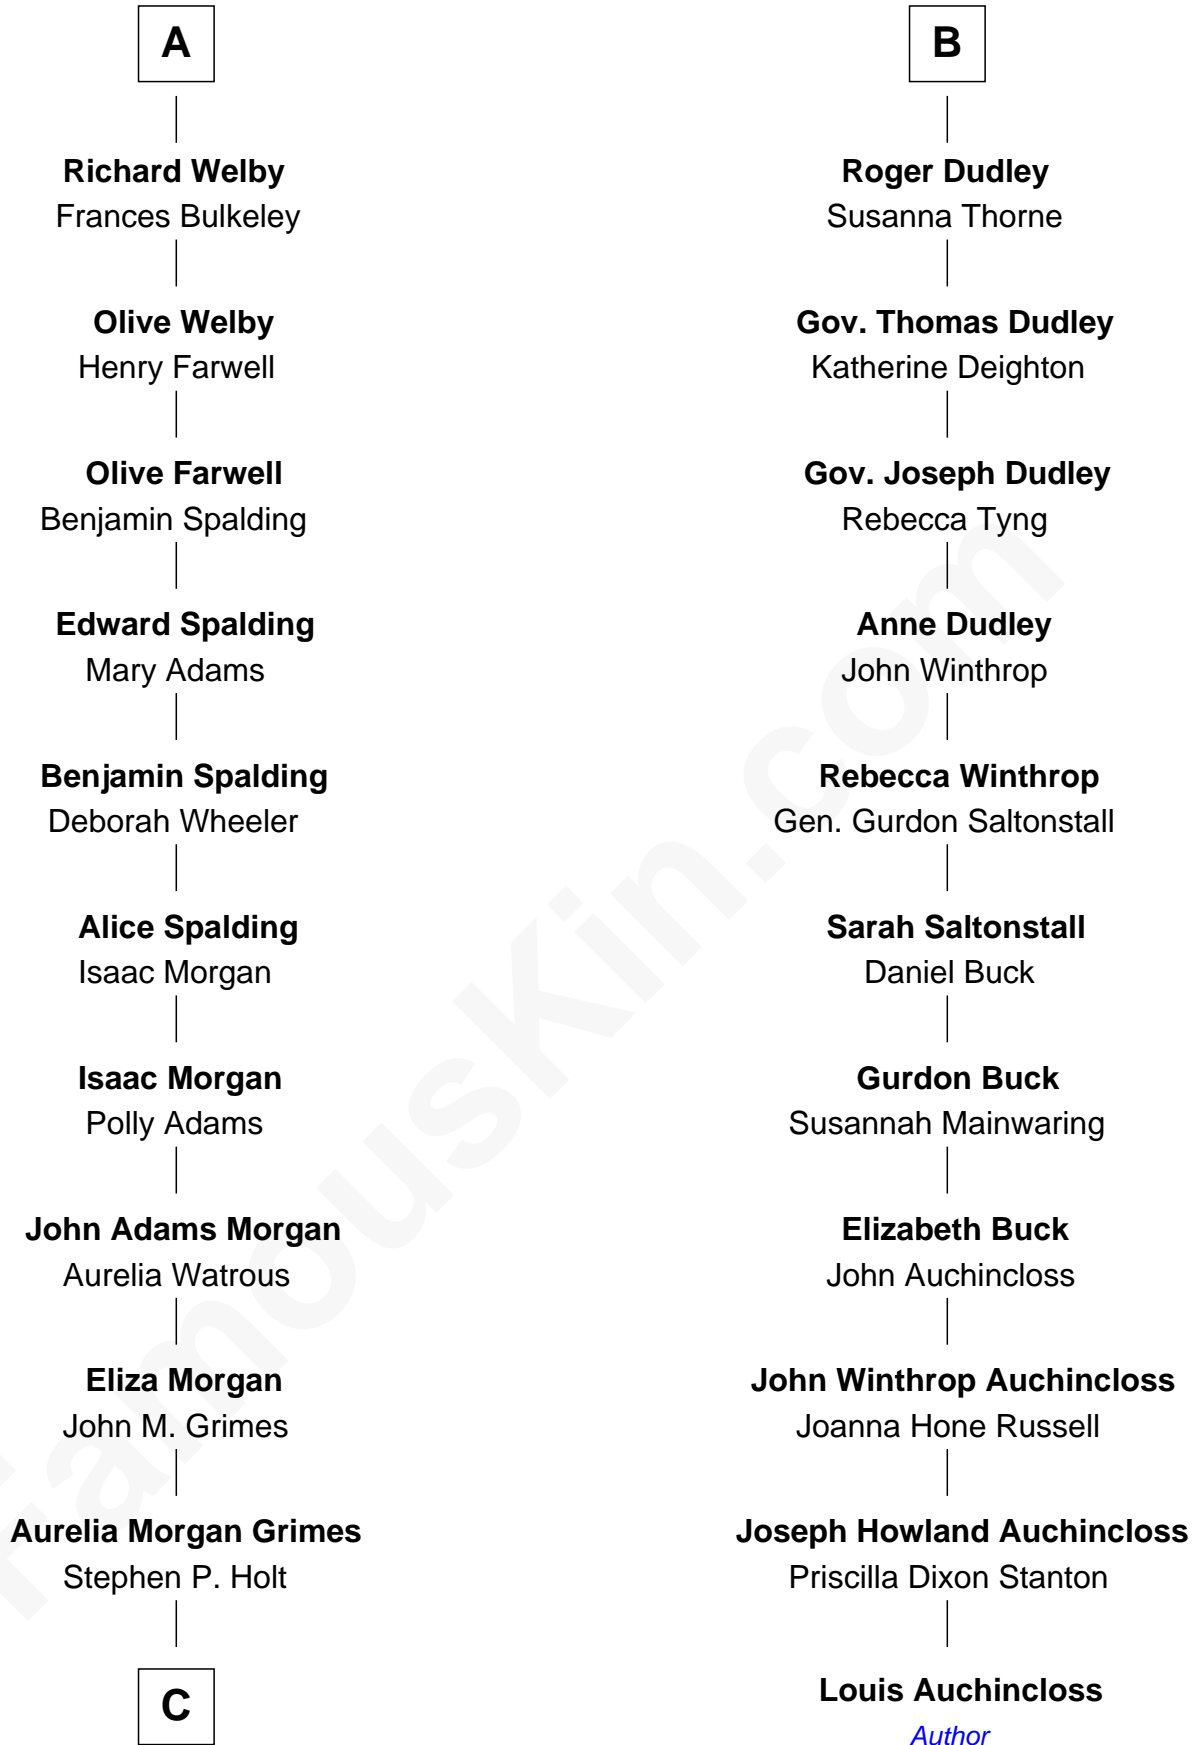

FamousKin.com Relationship Chart of

Linda Hamilton

TV and Movie Actress

17th cousin 3 times removed of

Louis Auchincloss

Author

Sir Philip le Despencer

Elizabeth - - - - -

Cecily Willoughby

Sir John Sutton

Cecily Grey

Sir Henry Dudley

- - - - - Ashton

Probable

B

C