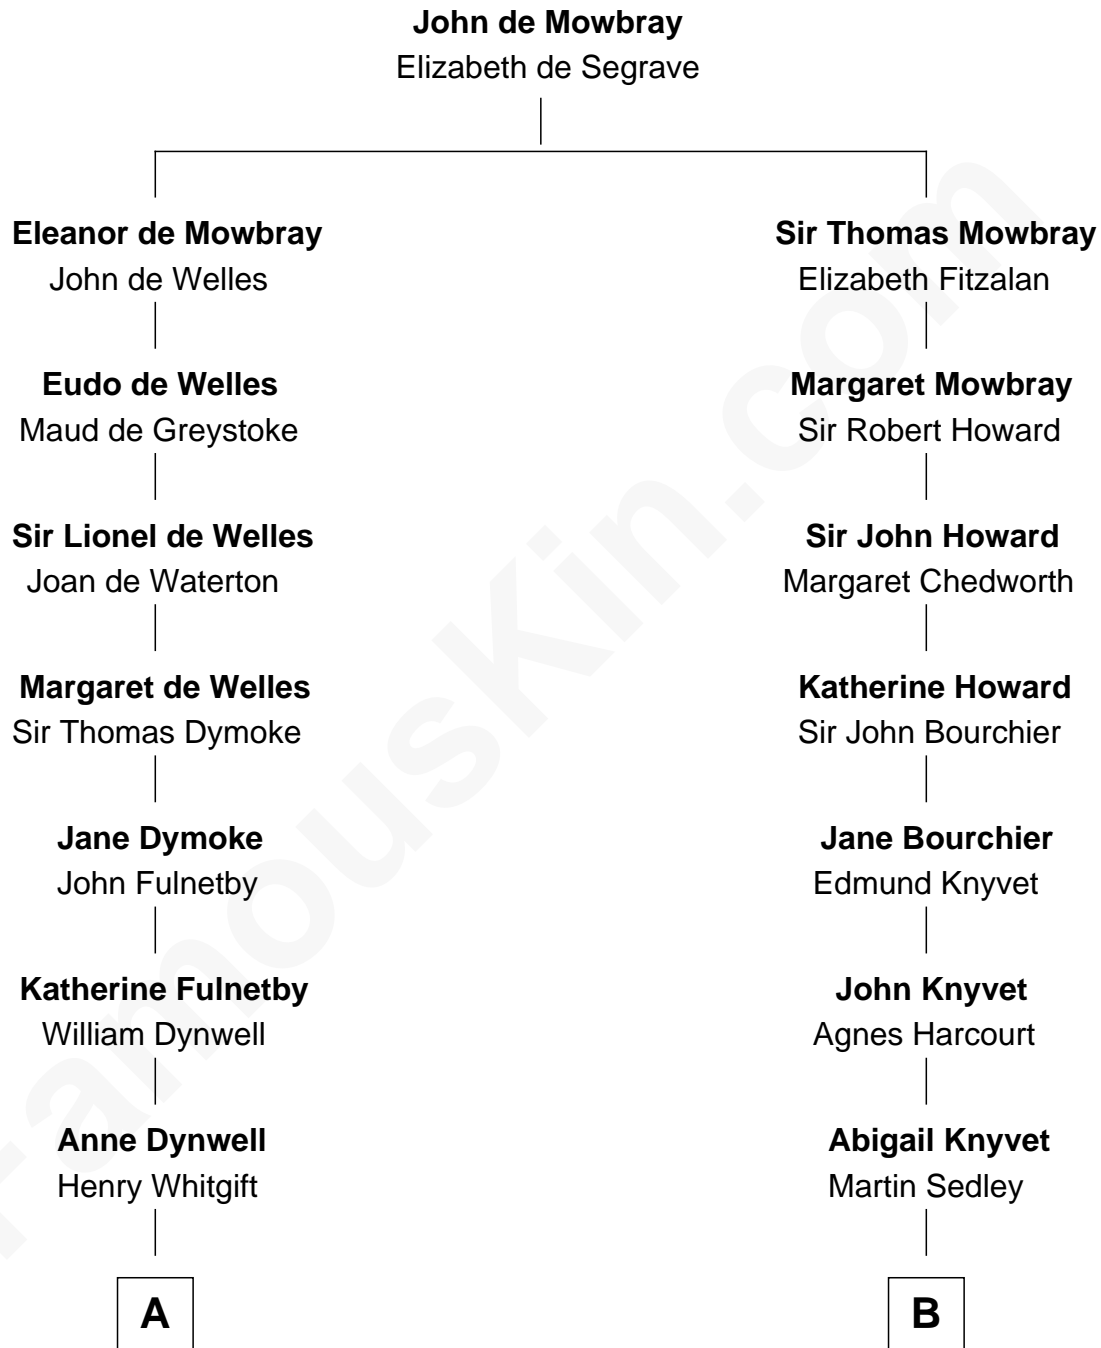

FamousKin.com Relationship Chart of

Linda Hamilton

TV and Movie Actress

17th cousin 3 times removed of

Louis Auchincloss

Author

C

—
Taylor Holt
Frances Kyle

—
Dr. Richard Huckstep Holt
Mildred Alberta Derby

—
Barbara Kyle Holt
Dr. Carroll Stanford Hamilton

—
Linda Hamilton
TV and Movie Actress