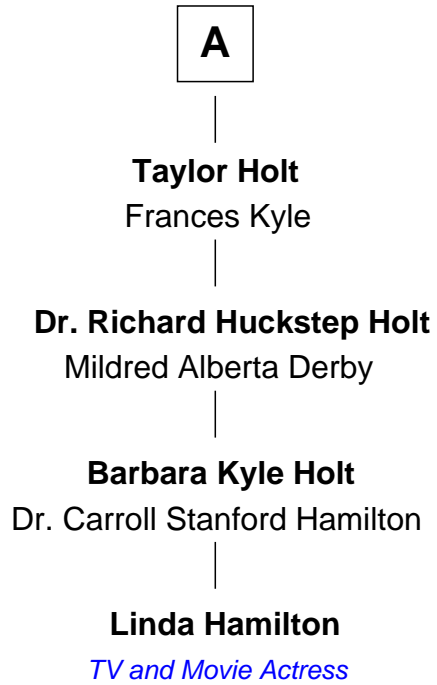

# FamousKin.com Relationship Chart of

**Linda Hamilton**

*TV and Movie Actress*

6th cousin 4 times removed of

**Clarence Day**

*Author of Life with Father*

**William Brewster**

Lydia Partridge

**John Adams Morgan**

Aurelia Watrous

**Eliza Morgan**

John M. Grimes

**Aurelia Morgan Grimes**

Stephen P. Holt

A

**Benjamin Brewster**

Elizabeth Witter

**William Brewster**

Damaris Gates

**Drusilla Brewster**

William Ely

**Mary Ely**

Henry Day

**Benjamin Henry Day**

Evelina Shepard

**Clarence Shepard Day**

Lavinia Elizabeth Stockwell

**Clarence Day**

*Author of Life with Father*

Linda Hamilton photo by [Matthew Simoneau](#) (CC BY 2.0)