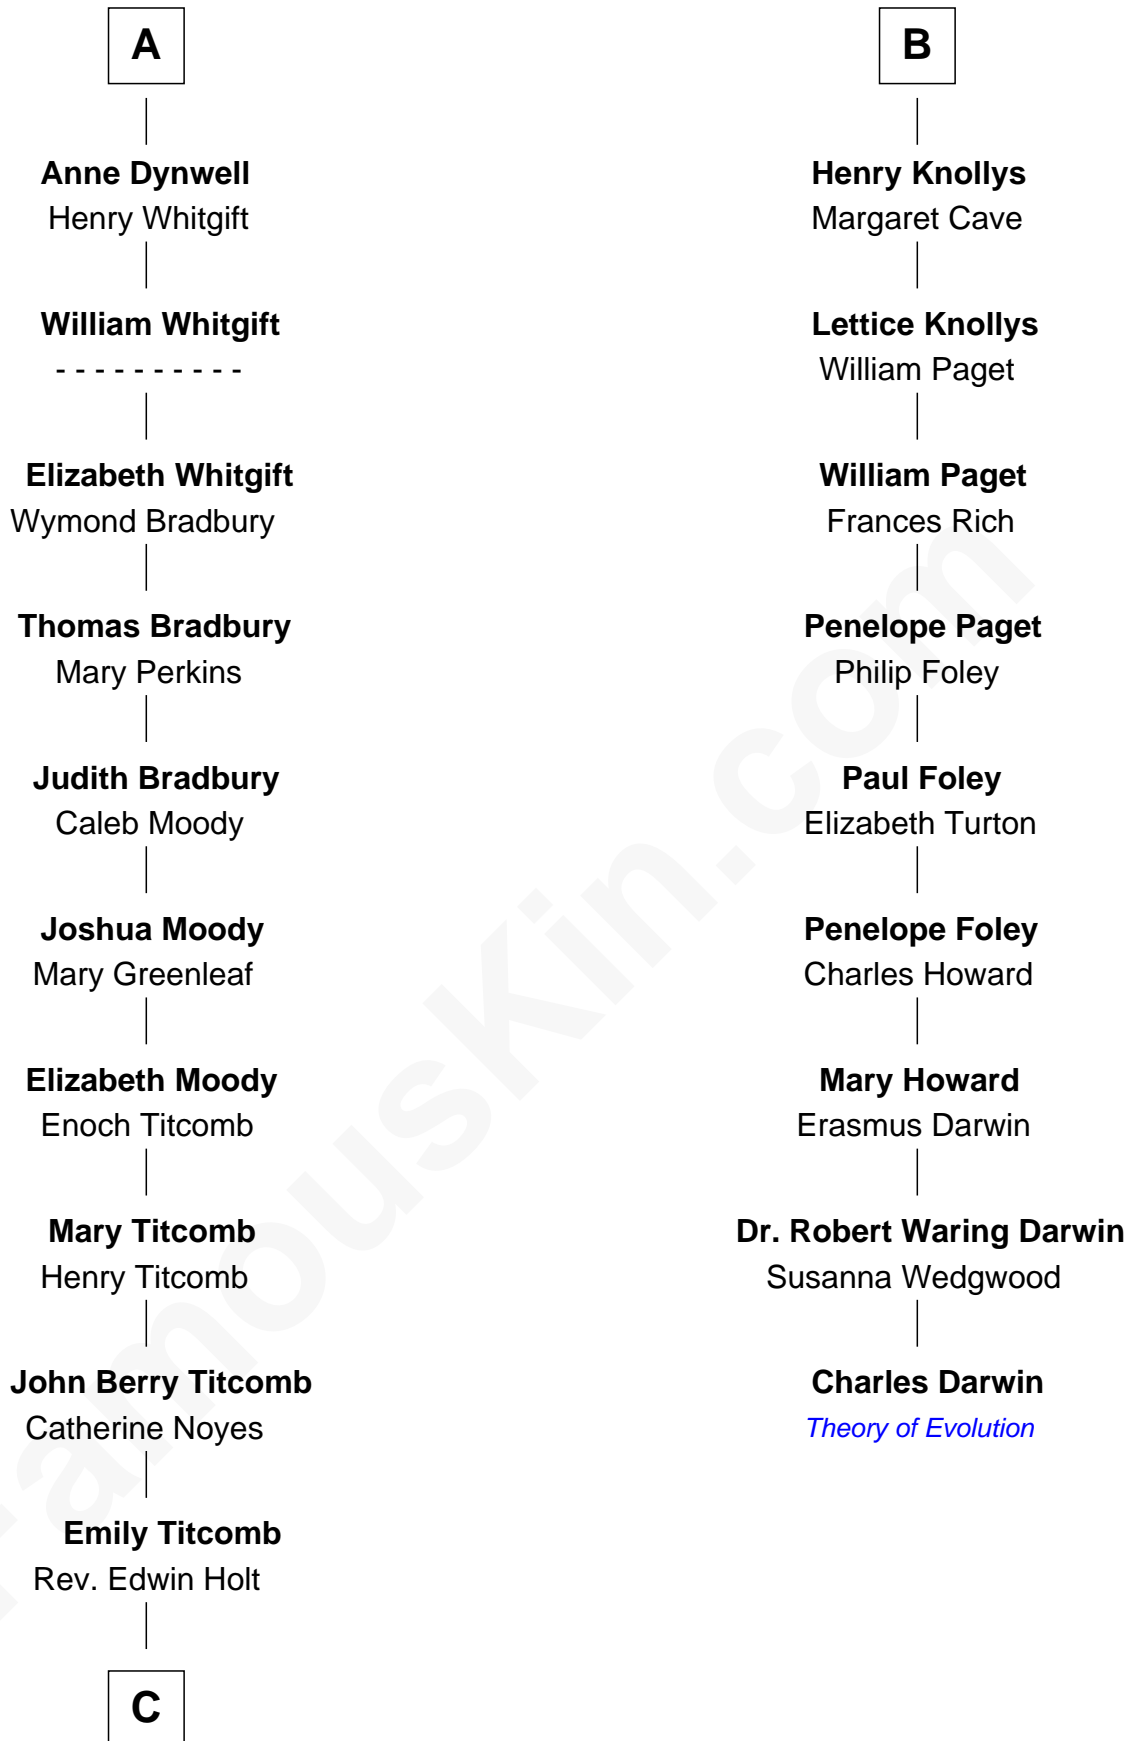

FamousKin.com Relationship Chart of

Linda Hamilton

TV and Movie Actress

15th cousin 6 times removed of

Charles Darwin

Theory of Evolution

Sir Thomas de Beauchamp

Katherine de Mortimer

C

—
Stephen P. Holt
Aurelia Morgan Grimes

—
Taylor Holt
Frances Kyle

—
Dr. Richard Huckstep Holt
Mildred Alberta Derby

—
Barbara Kyle Holt
Dr. Carroll Stanford Hamilton

—
Linda Hamilton
TV and Movie Actress