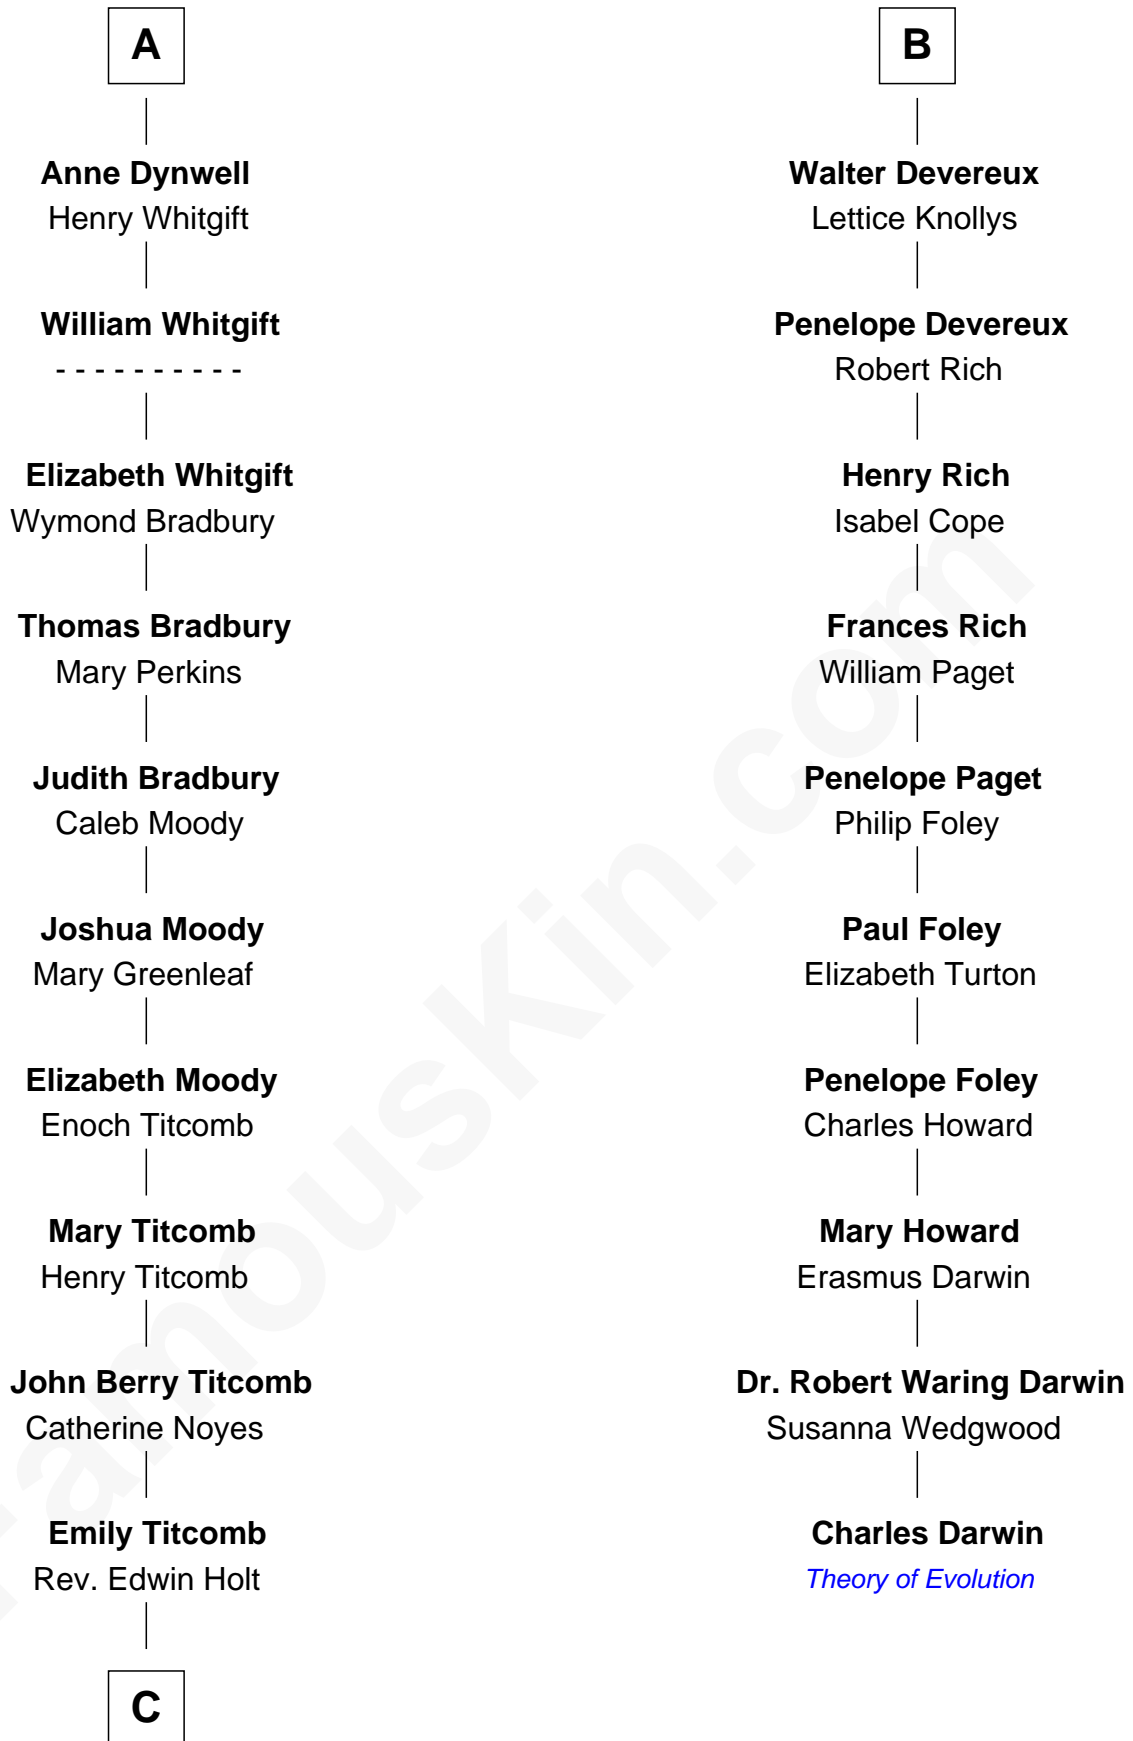

FamousKin.com Relationship Chart of

Linda Hamilton

TV and Movie Actress

16th cousin 5 times removed of

Charles Darwin

Theory of Evolution

C

—
Stephen P. Holt
Aurelia Morgan Grimes

—
Taylor Holt
Frances Kyle

—
Dr. Richard Huckstep Holt
Mildred Alberta Derby

—
Barbara Kyle Holt
Dr. Carroll Stanford Hamilton

—
Linda Hamilton
TV and Movie Actress

FamousKin.com