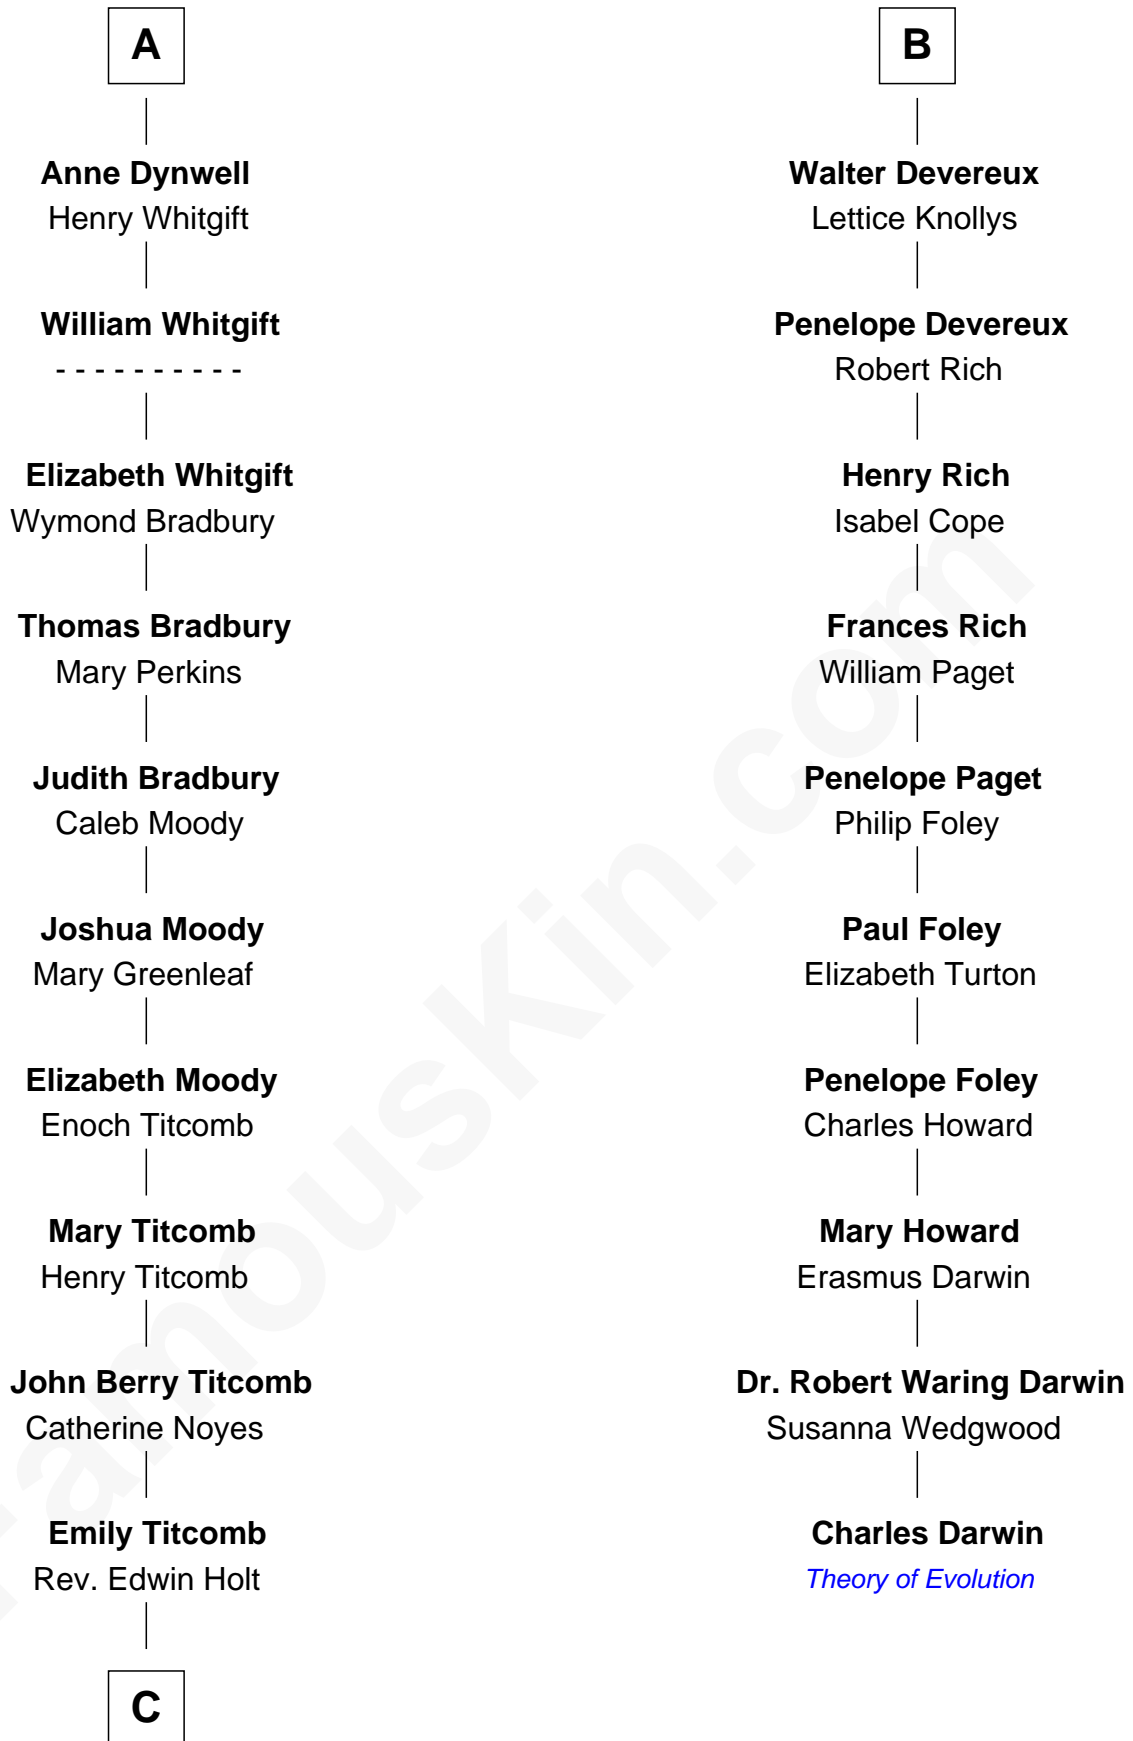

FamousKin.com Relationship Chart of

Linda Hamilton

TV and Movie Actress

16th cousin 5 times removed of

Charles Darwin

Theory of Evolution

Sir Henry de Percy

Idoine de Clifford

C

—
Stephen P. Holt
Aurelia Morgan Grimes

—
Taylor Holt
Frances Kyle

—
Dr. Richard Huckstep Holt
Mildred Alberta Derby

—
Barbara Kyle Holt
Dr. Carroll Stanford Hamilton

—
Linda Hamilton
TV and Movie Actress