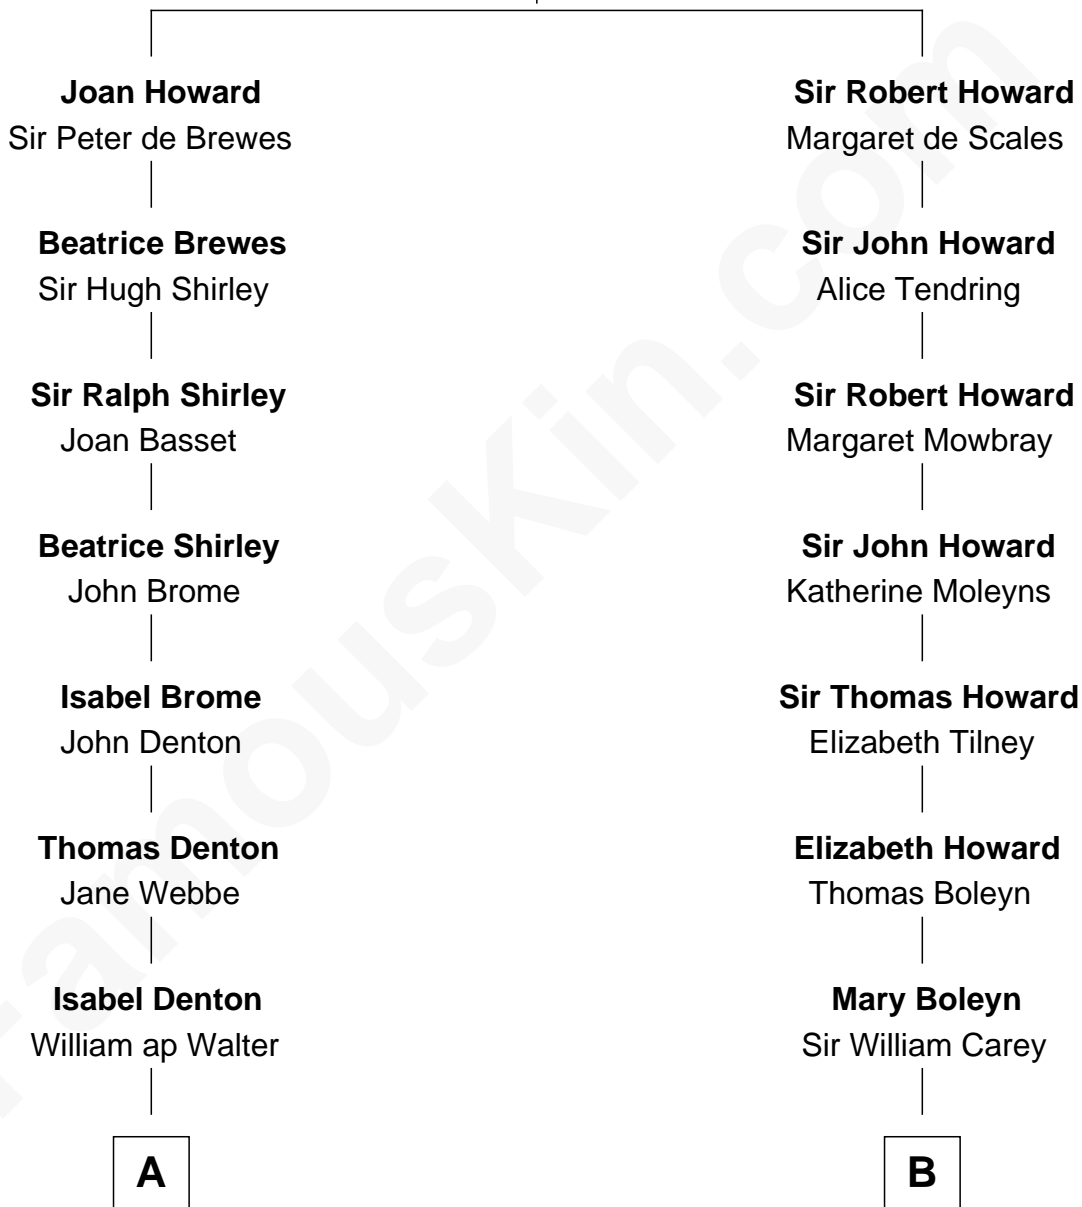

# FamousKin.com Relationship Chart of

**Linda Hamilton**

*TV and Movie Actress*

16th cousin 5 times removed of

**Charles Darwin**

*Theory of Evolution*

**Sir John Howard**

Alice de Bois

**C**

—  
**Stephen P. Holt**  
Aurelia Morgan Grimes

—  
**Taylor Holt**  
Frances Kyle

—  
**Dr. Richard Huckstep Holt**  
Mildred Alberta Derby

—  
**Barbara Kyle Holt**  
Dr. Carroll Stanford Hamilton