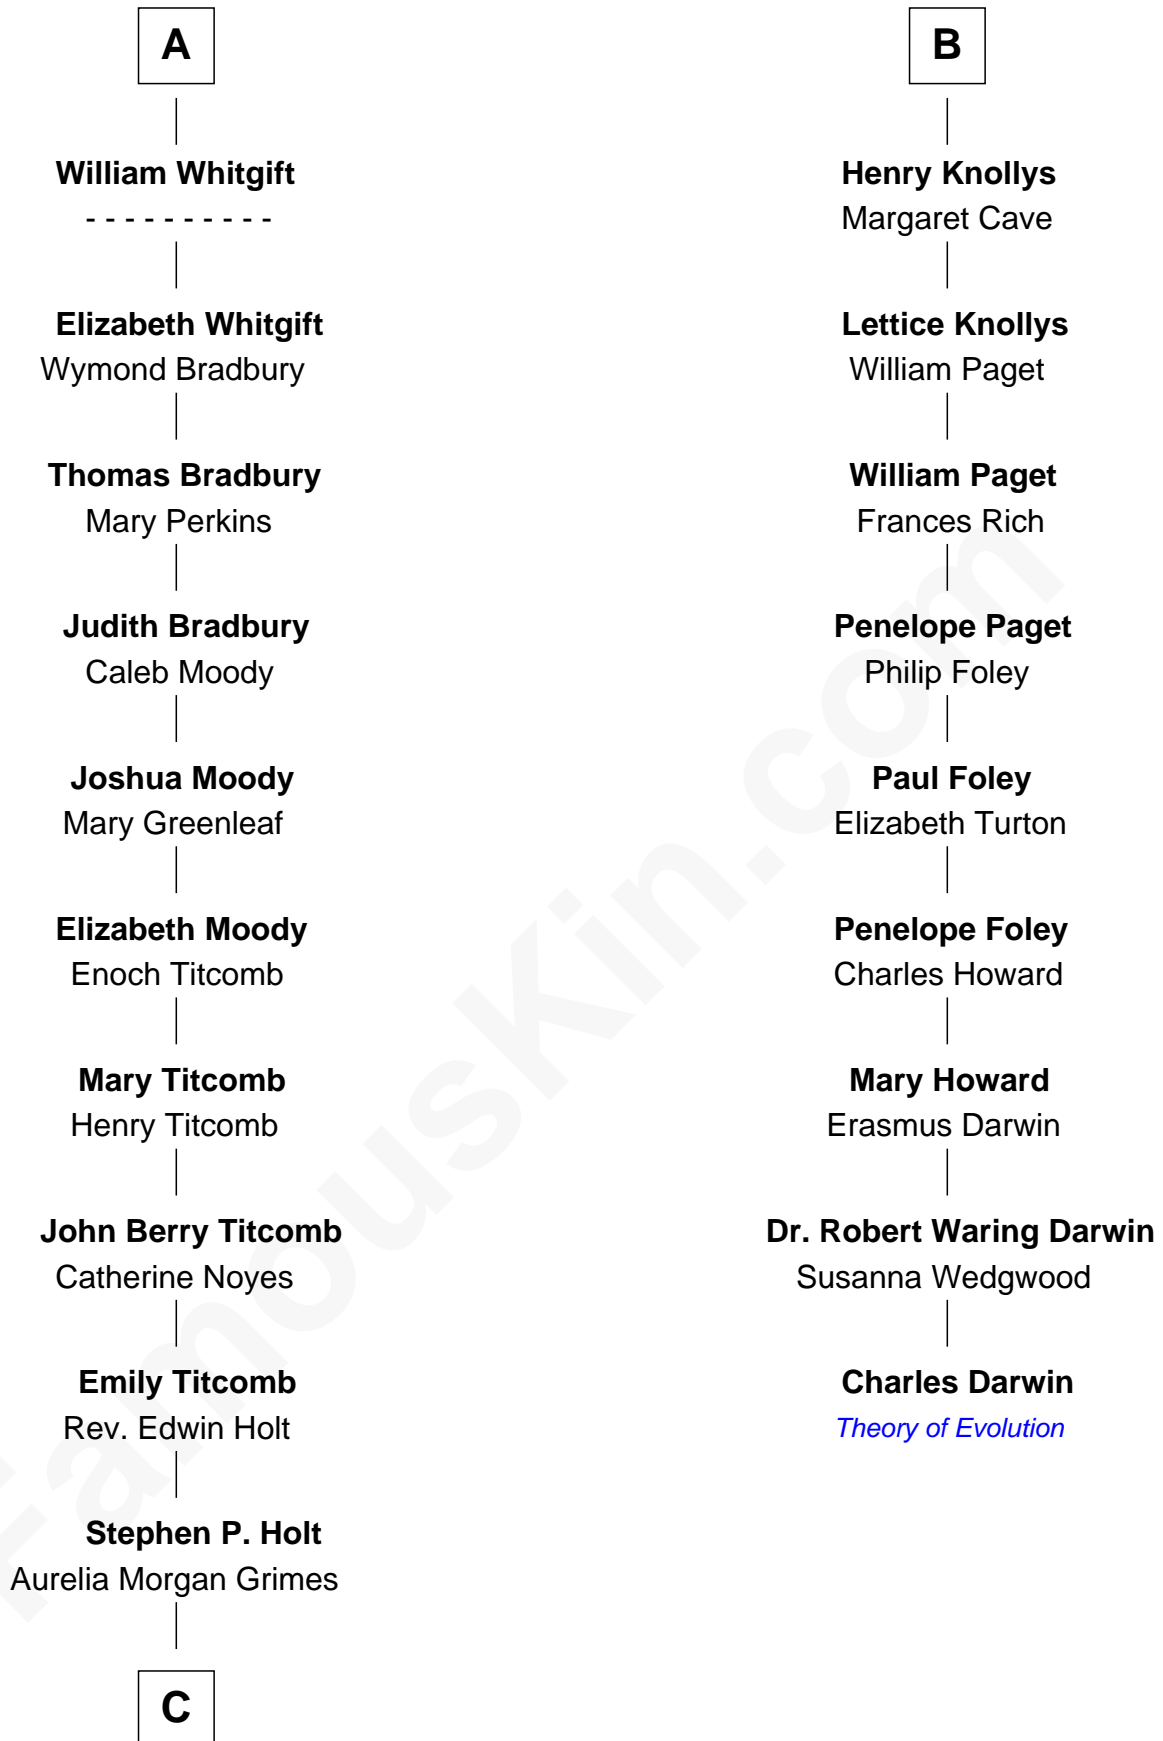

FamousKin.com Relationship Chart of

Linda Hamilton

TV and Movie Actress

15th cousin 5 times removed of

Charles Darwin

Theory of Evolution

John de Welles

Maud de Roos

John de Welles
Eleanor de Mowbray

Eudo de Welles
Maud de Greystoke

Sir Lionel de Welles
Joan de Waterton

Margaret de Welles
Sir Thomas Dymoke

Jane Dymoke
John Fulnetby

Katherine Fulnetby
William Dynwell

Anne Dynwell
Henry Whitgift

A

Anne de Welles
James Butler

James Butler
Joan Beauchamp

Sir Thomas Butler
Anne Hankeford

Margaret Butler
Sir William Boleyn

Thomas Boleyn
Elizabeth Howard

Mary Boleyn
Sir William Carey

Catherine Carey
Sir Francis Knollys

B

FamousKin.com