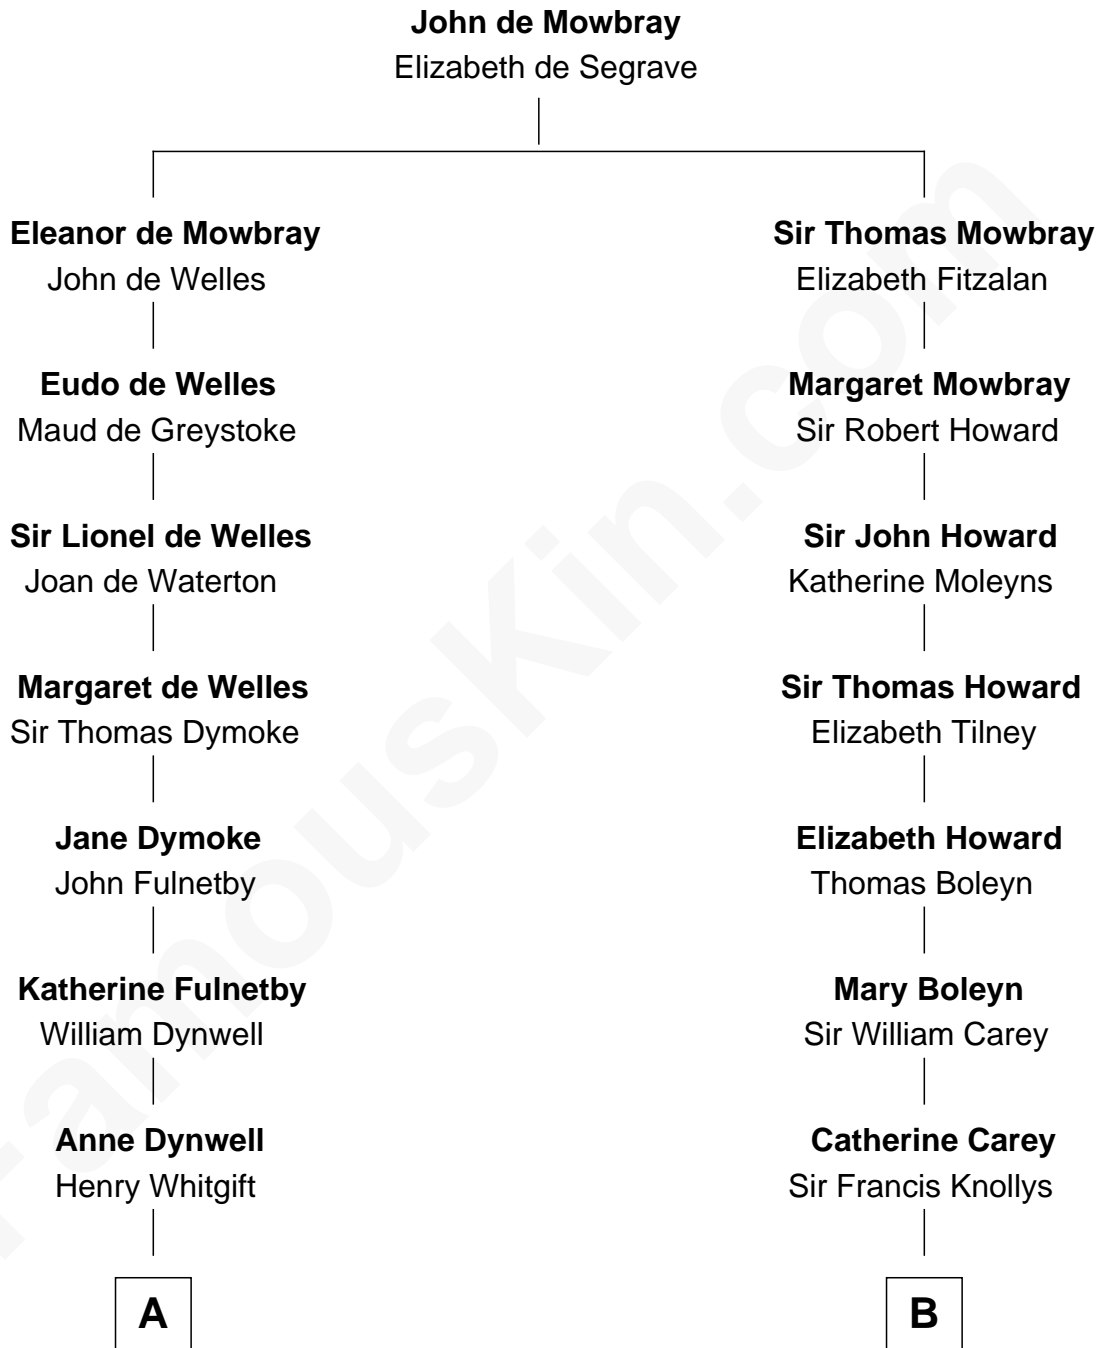

# FamousKin.com Relationship Chart of

**Linda Hamilton**

*TV and Movie Actress*

15th cousin 5 times removed of

**Charles Darwin**

*Theory of Evolution*

FamousKin.com