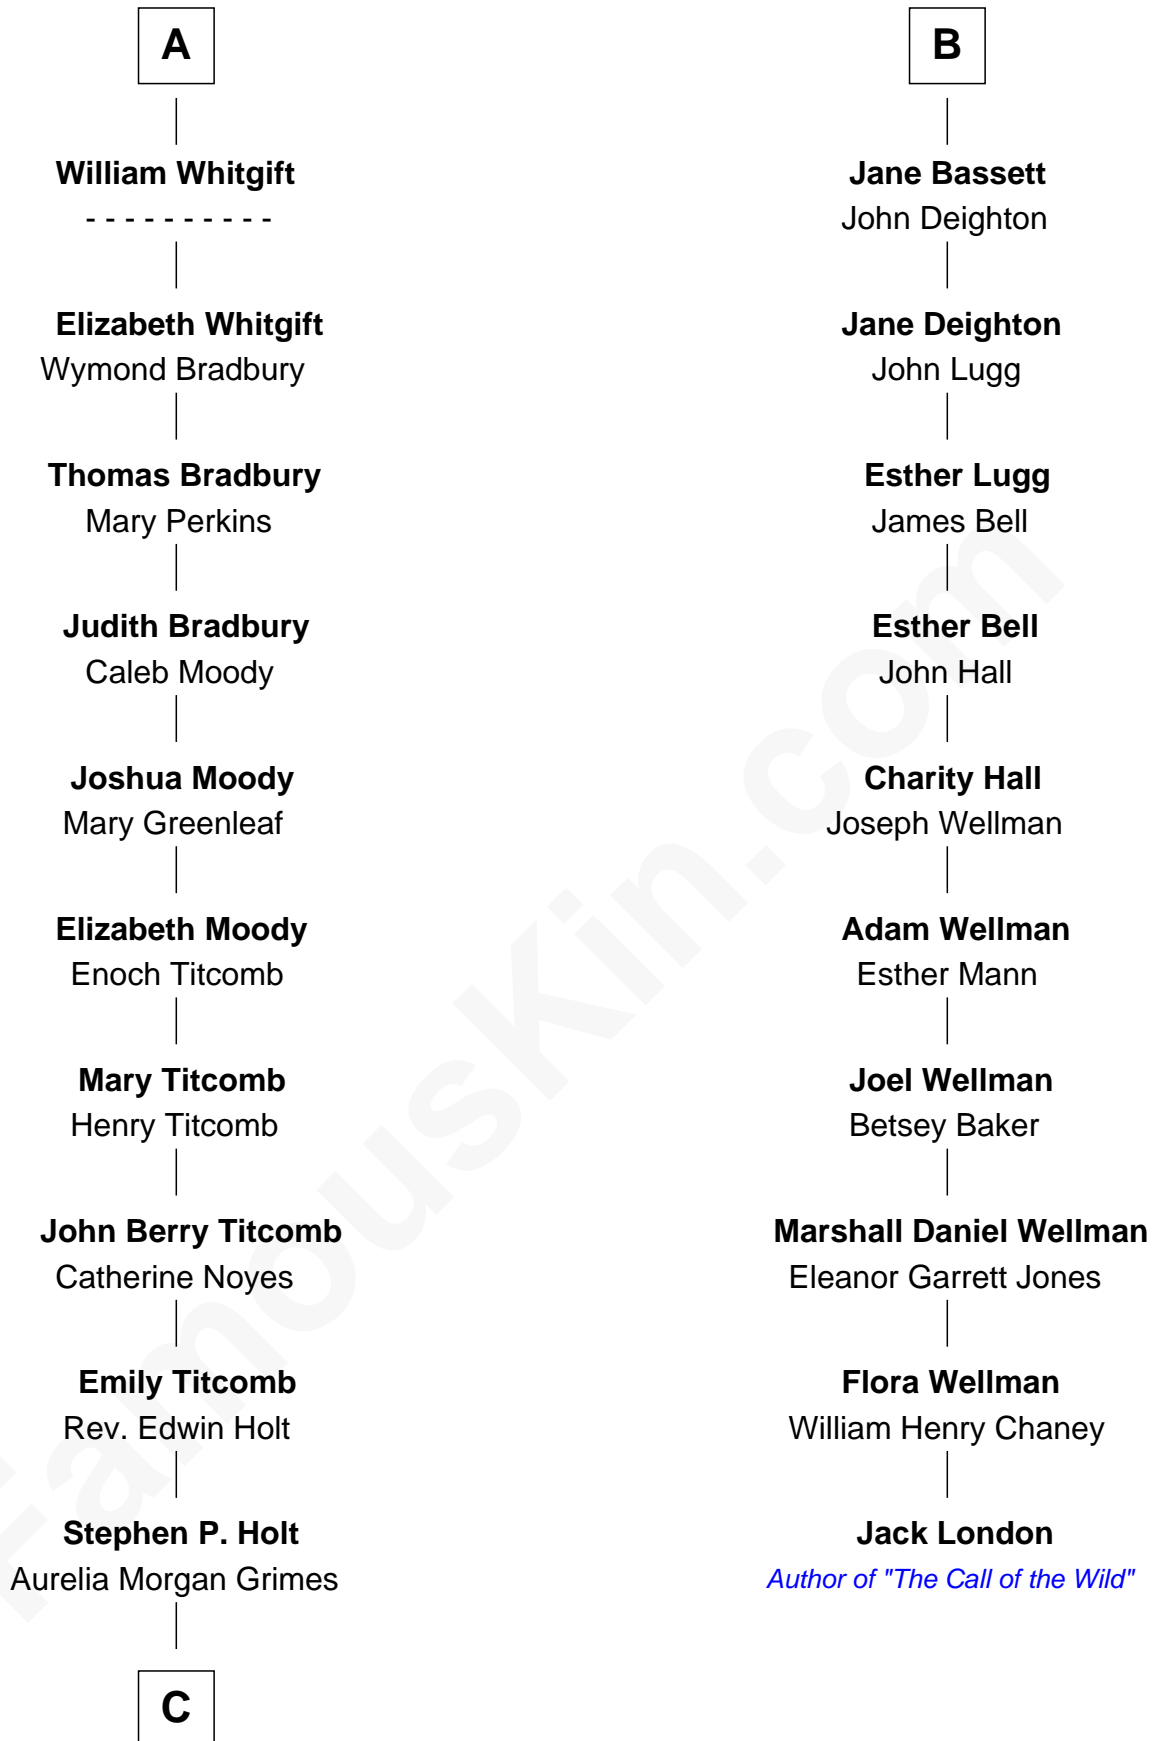

FamousKin.com Relationship Chart of

Linda Hamilton

TV and Movie Actress

16th cousin 4 times removed of

Jack London

Author of "The Call of the Wild"

C

—
Taylor Holt
Frances Kyle

—
Dr. Richard Huckstep Holt
Mildred Alberta Derby

—
Barbara Kyle Holt
Dr. Carroll Stanford Hamilton

—
Linda Hamilton
TV and Movie Actress

FamousKin.com