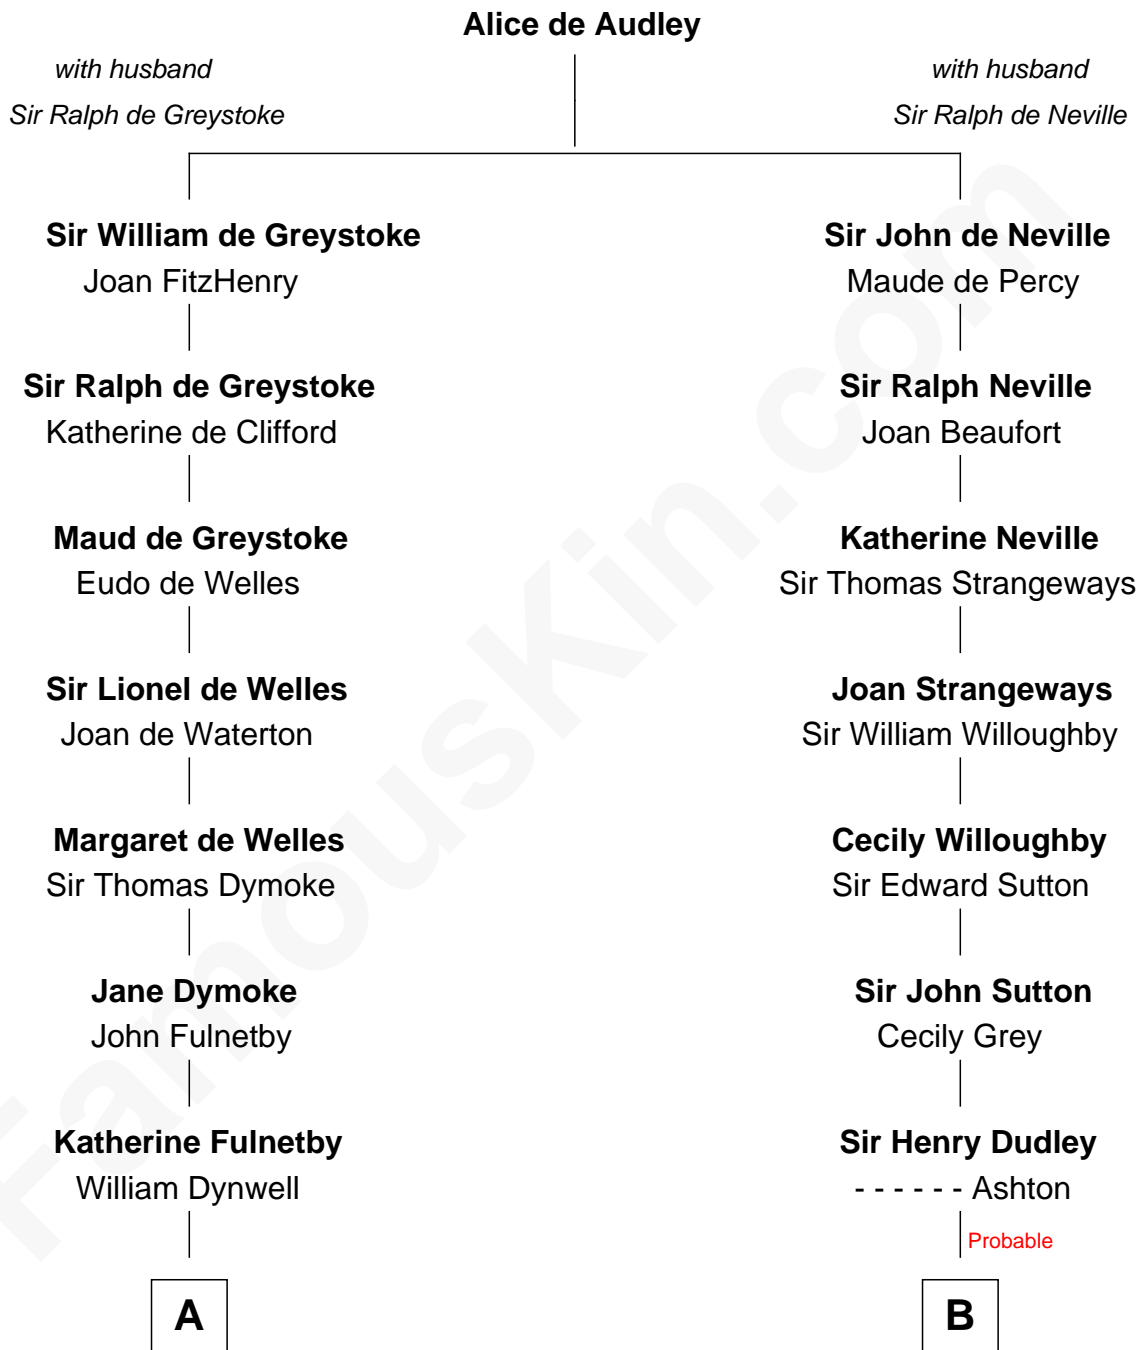

FamousKin.com Relationship Chart of

Linda Hamilton

TV and Movie Actress

17th cousin 4 times removed of

John Kerry

68th U.S. Secretary of State

C

—
Stephen P. Holt
Aurelia Morgan Grimes

—
Taylor Holt
Frances Kyle

—
Dr. Richard Huckstep Holt
Mildred Alberta Derby

—
Barbara Kyle Holt
Dr. Carroll Stanford Hamilton

—
Linda Hamilton
TV and Movie Actress

FamousKin.com