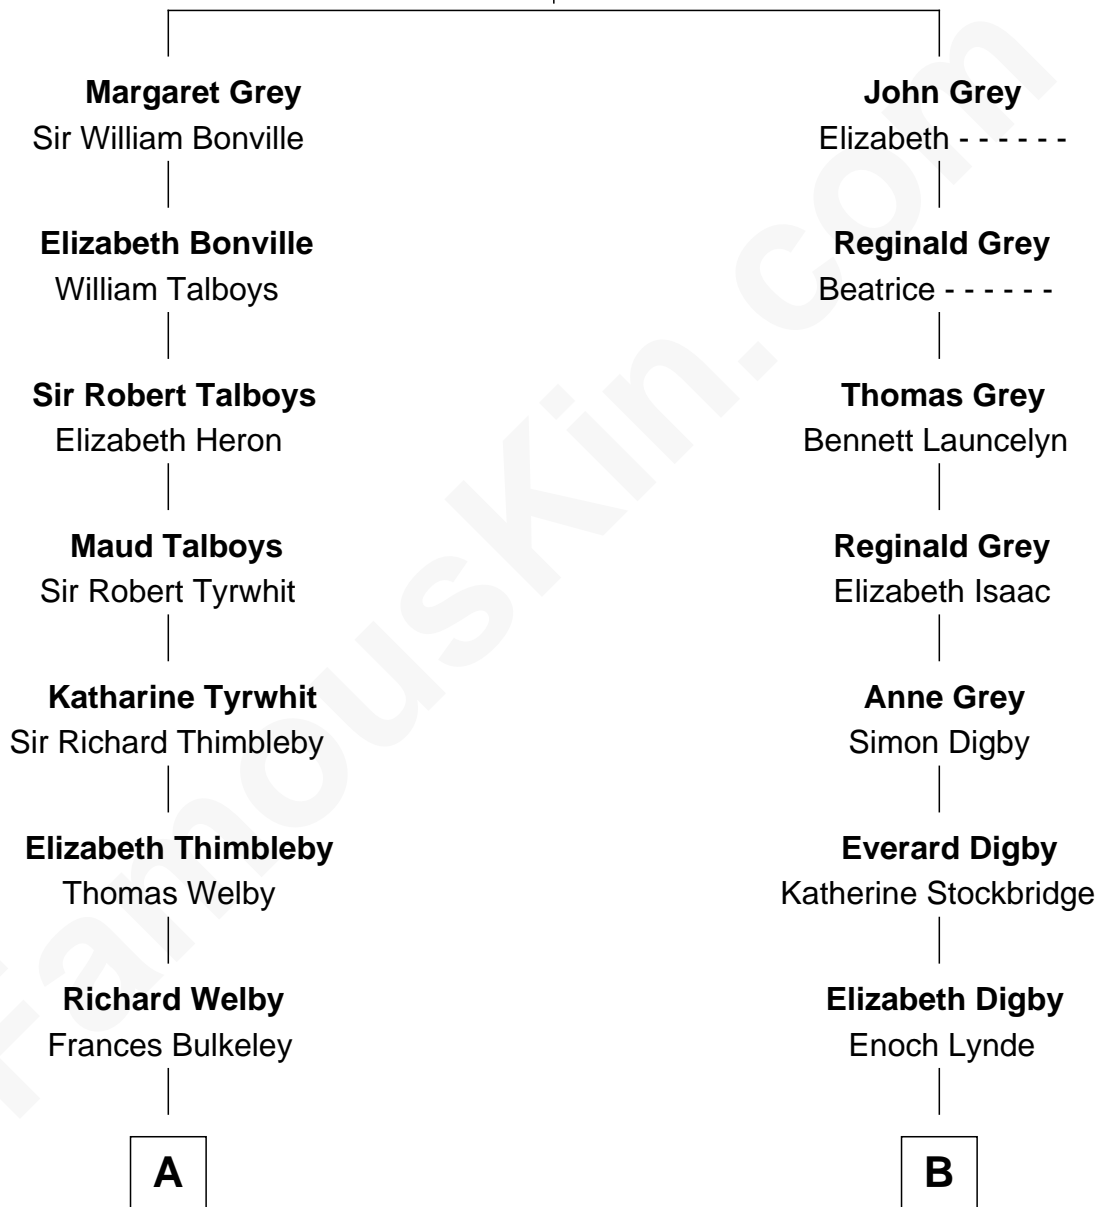

FamousKin.com Relationship Chart of

Linda Hamilton

TV and Movie Actress

17th cousin 2 times removed of

Sigourney Weaver

Movie Actress

Sir Reynold Grey

*with wife
Margaret de Ros*

*with wife
Joan Astley*

C

—
Dr. Richard Huckstep Holt

Mildred Alberta Derby

—
Barbara Kyle Holt

Dr. Carroll Stanford Hamilton

—
Linda Hamilton

TV and Movie Actress