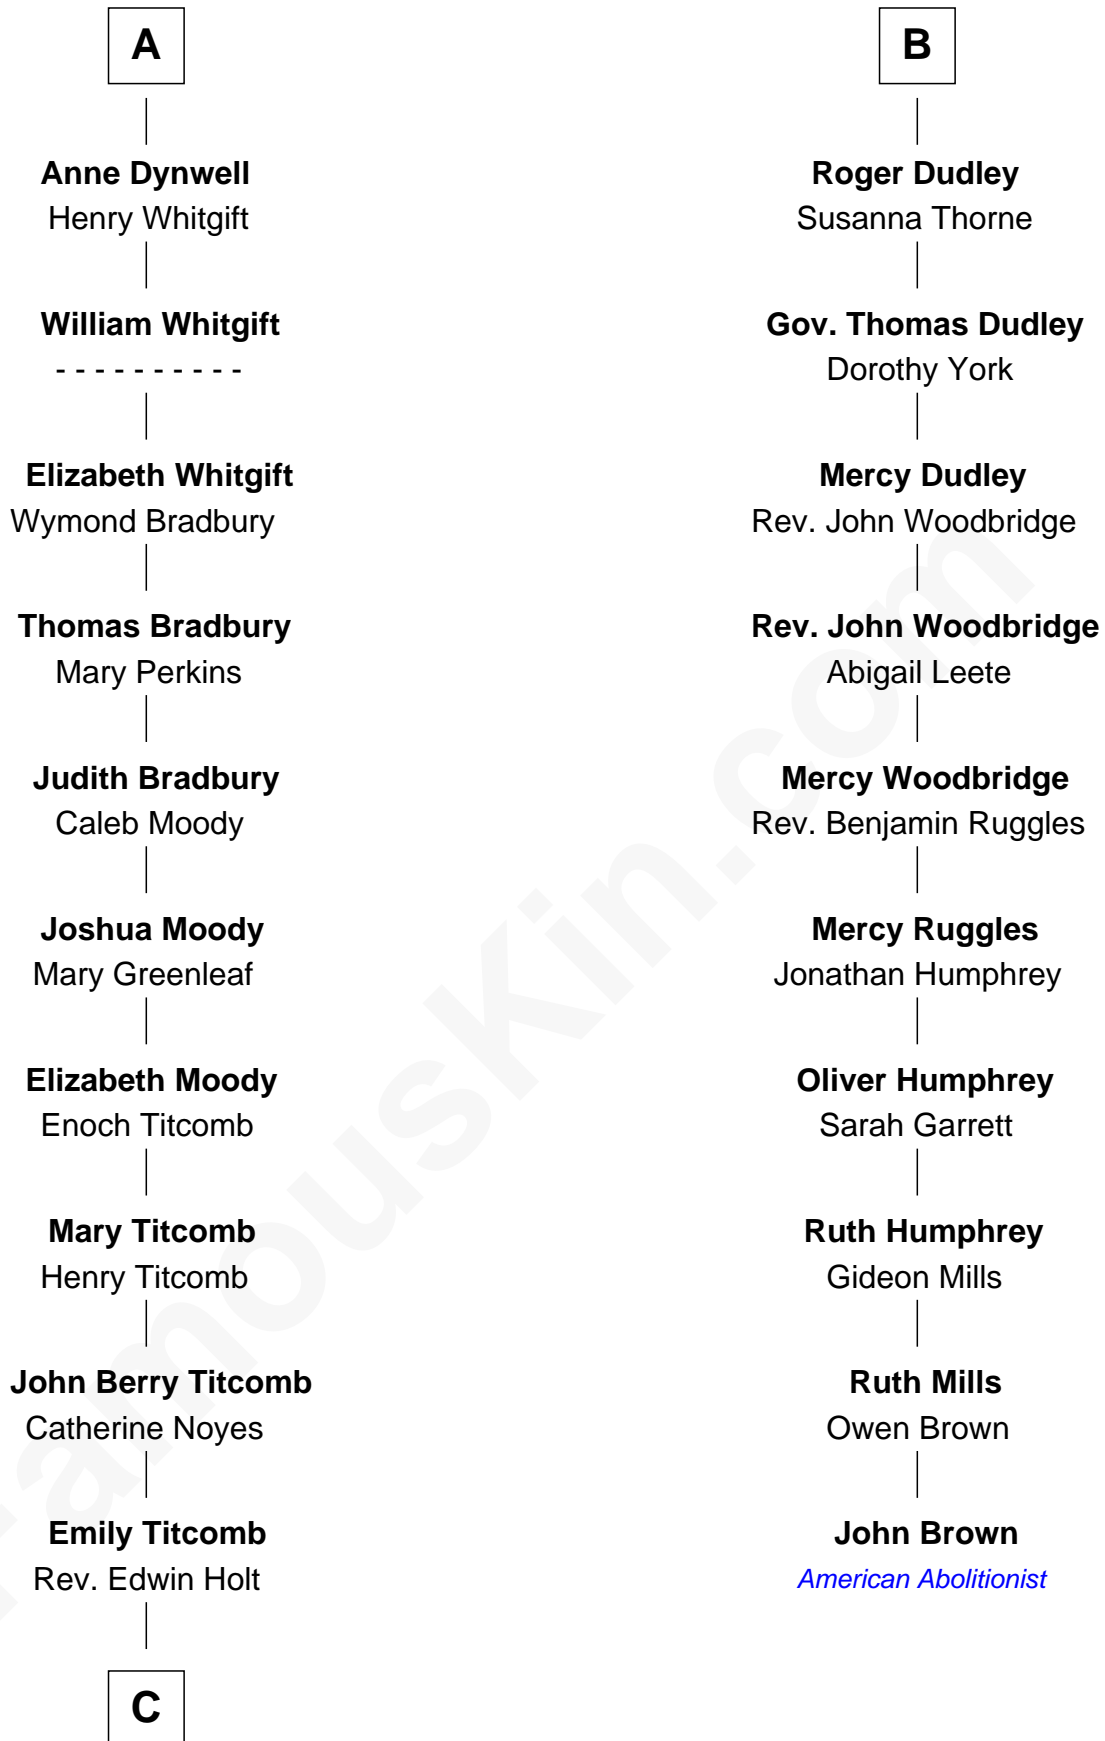

# FamousKin.com Relationship Chart of

**Linda Hamilton**

*TV and Movie Actress*

16th cousin 5 times removed of

**John Brown**

*American Abolitionist*

**C**

—  
**Stephen P. Holt**  
Aurelia Morgan Grimes

—  
**Taylor Holt**  
Frances Kyle

—  
**Dr. Richard Huckstep Holt**  
Mildred Alberta Derby

—  
**Barbara Kyle Holt**  
Dr. Carroll Stanford Hamilton

—  
**Linda Hamilton**  
*TV and Movie Actress*

FamousKin.com