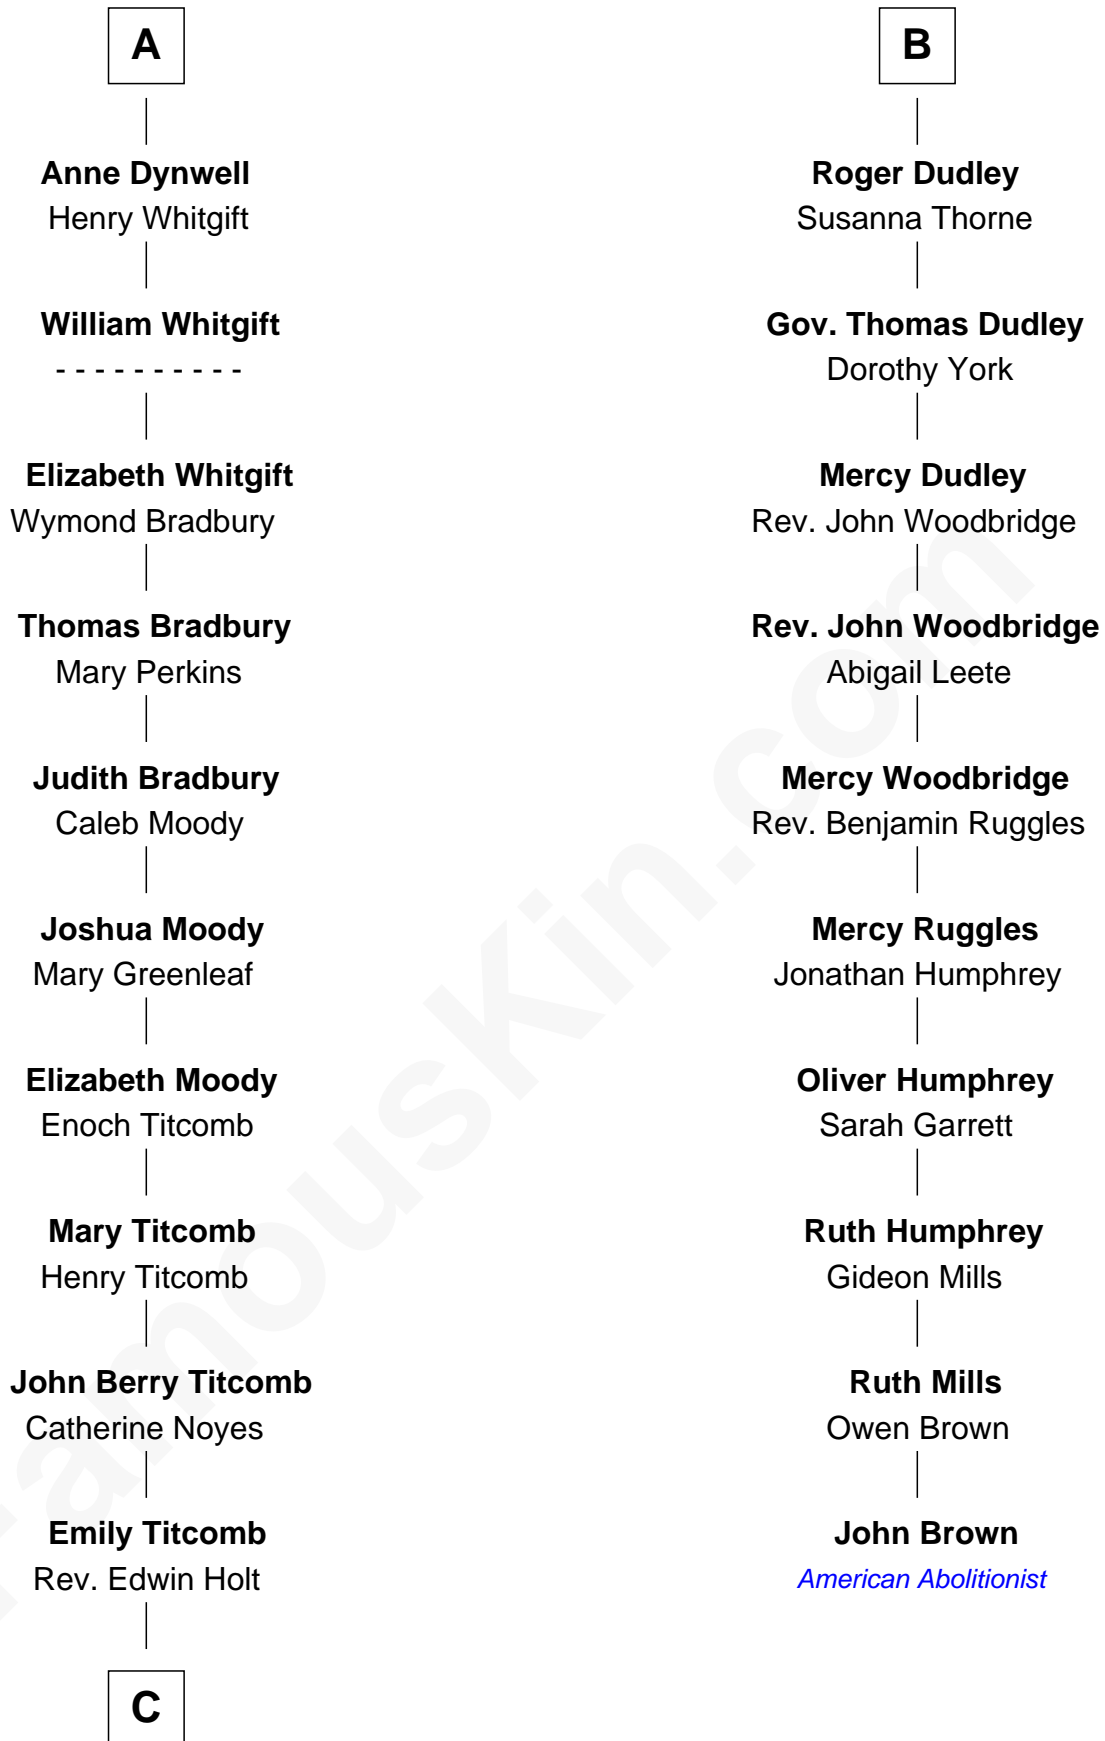

# FamousKin.com Relationship Chart of

**Linda Hamilton**

*TV and Movie Actress*

16th cousin 5 times removed of

**John Brown**

*American Abolitionist*

**Sir Henry de Percy**

Idoine de Clifford

**C**

—  
**Stephen P. Holt**  
Aurelia Morgan Grimes

—  
**Taylor Holt**  
Frances Kyle

—  
**Dr. Richard Huckstep Holt**  
Mildred Alberta Derby

—  
**Barbara Kyle Holt**  
Dr. Carroll Stanford Hamilton