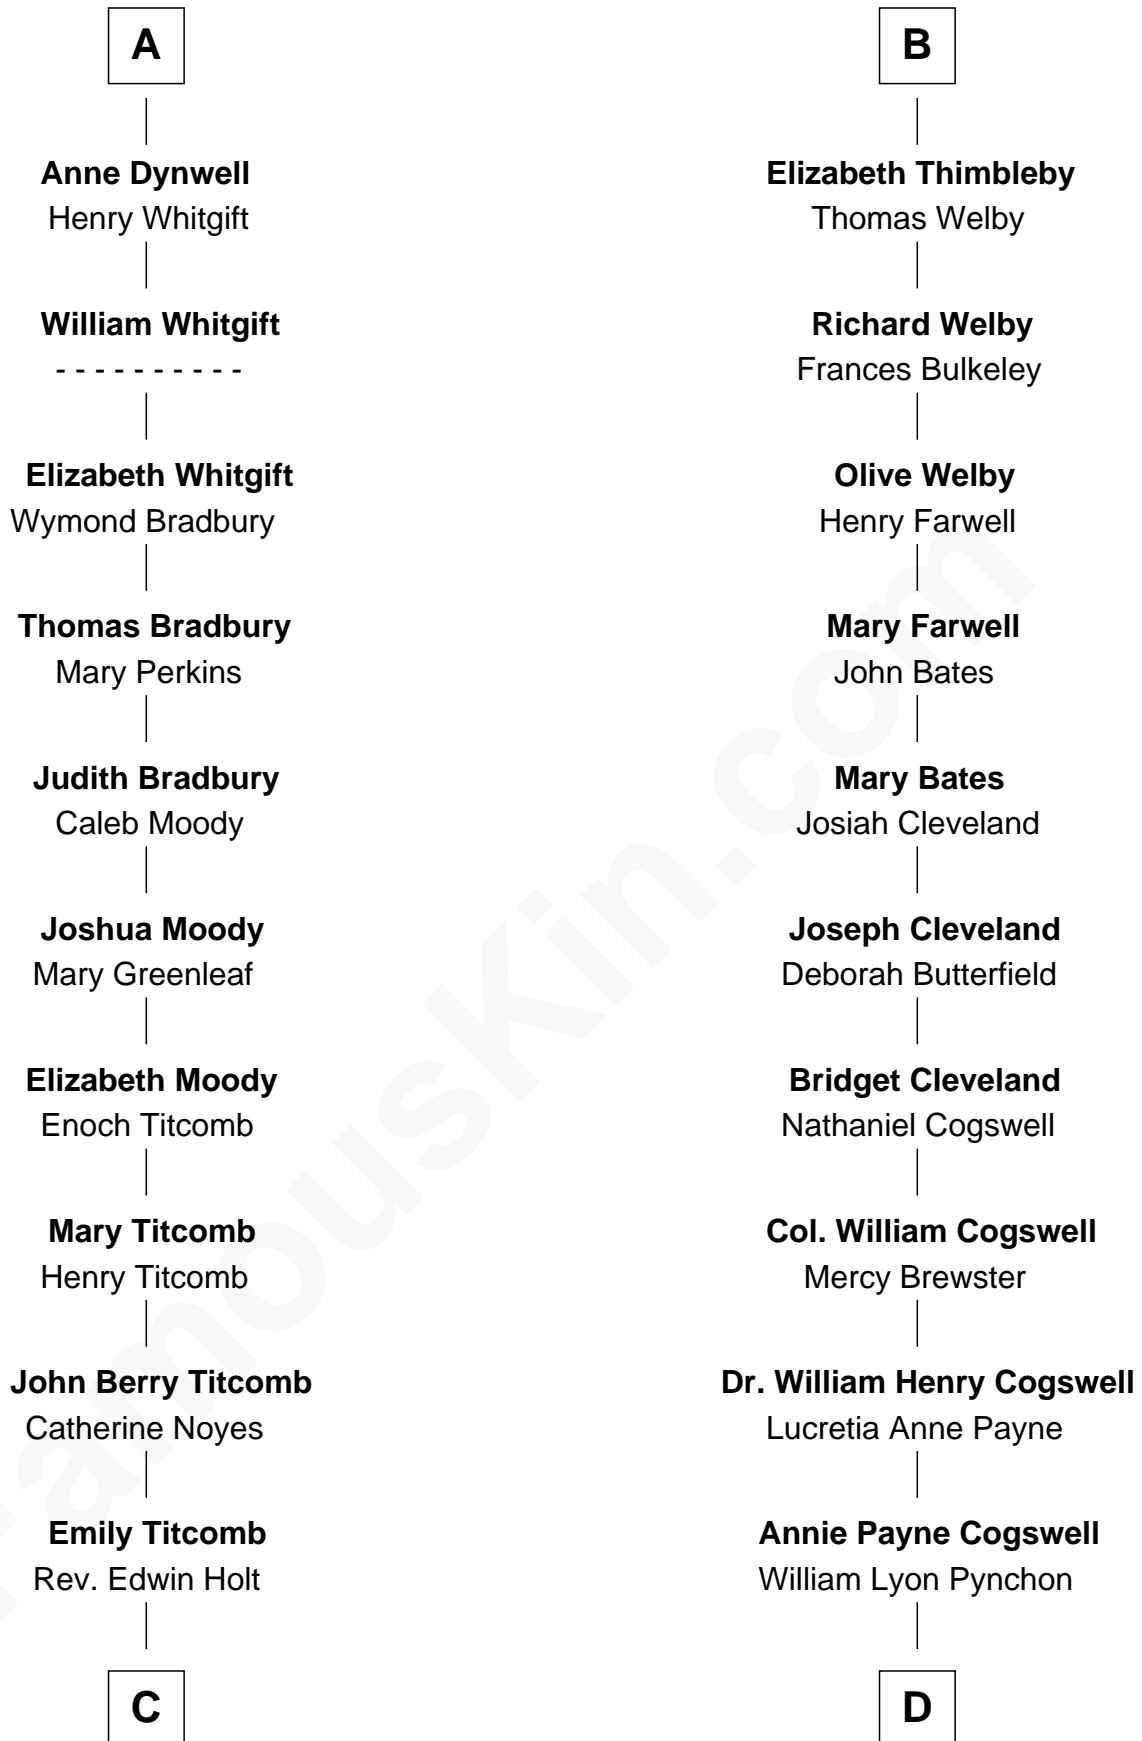

FamousKin.com Relationship Chart of

Linda Hamilton

TV and Movie Actress

19th cousin 2 times removed of

Thomas Pynchon

American Novelist

Sir William de Ros
Margery de Badlesmere

C

Stephen P. Holt
Aurelia Morgan Grimes

Taylor Holt
Frances Kyle

Dr. Richard Huckstep Holt
Mildred Alberta Derby

Barbara Kyle Holt
Dr. Carroll Stanford Hamilton

Linda Hamilton
TV and Movie Actress

D

William Henry Chichele Pynchon
Carrie Susan Moyses

Thomas Ruggles Pynchon
Catherine Frances Bennett

Thomas Pynchon
Novelist