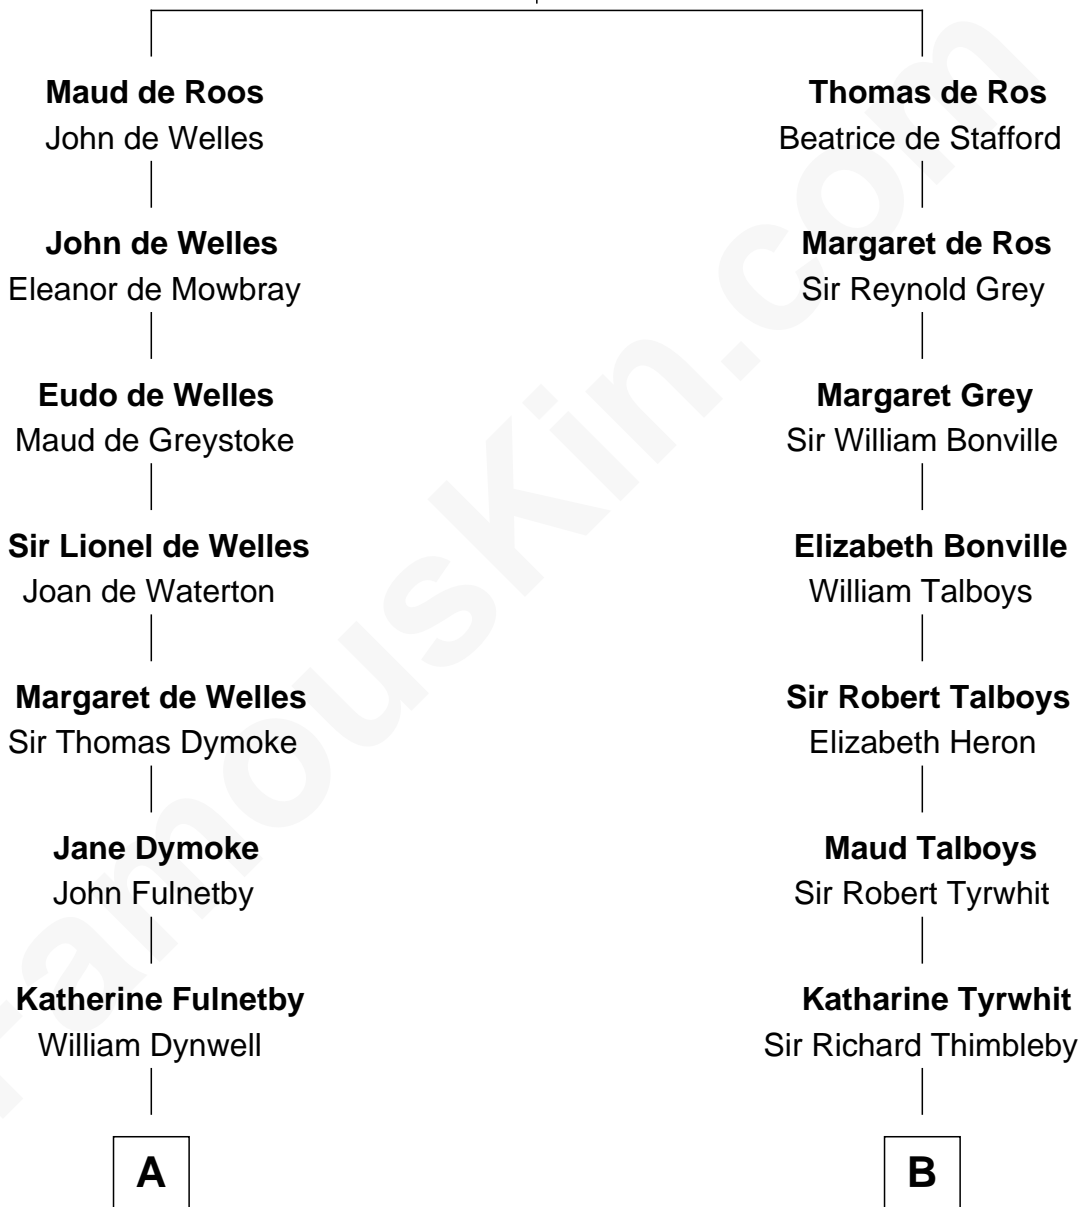

FamousKin.com Relationship Chart of

Linda Hamilton

TV and Movie Actress

19th cousin 2 times removed of

Thomas Pynchon

American Novelist

Sir William de Ros
Margery de Badlesmere

C

Stephen P. Holt
Aurelia Morgan Grimes

Taylor Holt
Frances Kyle

Dr. Richard Huckstep Holt
Mildred Alberta Derby

Barbara Kyle Holt
Dr. Carroll Stanford Hamilton

Linda Hamilton
TV and Movie Actress

D

William Henry Chichele Pynchon
Carrie Susan Moyses