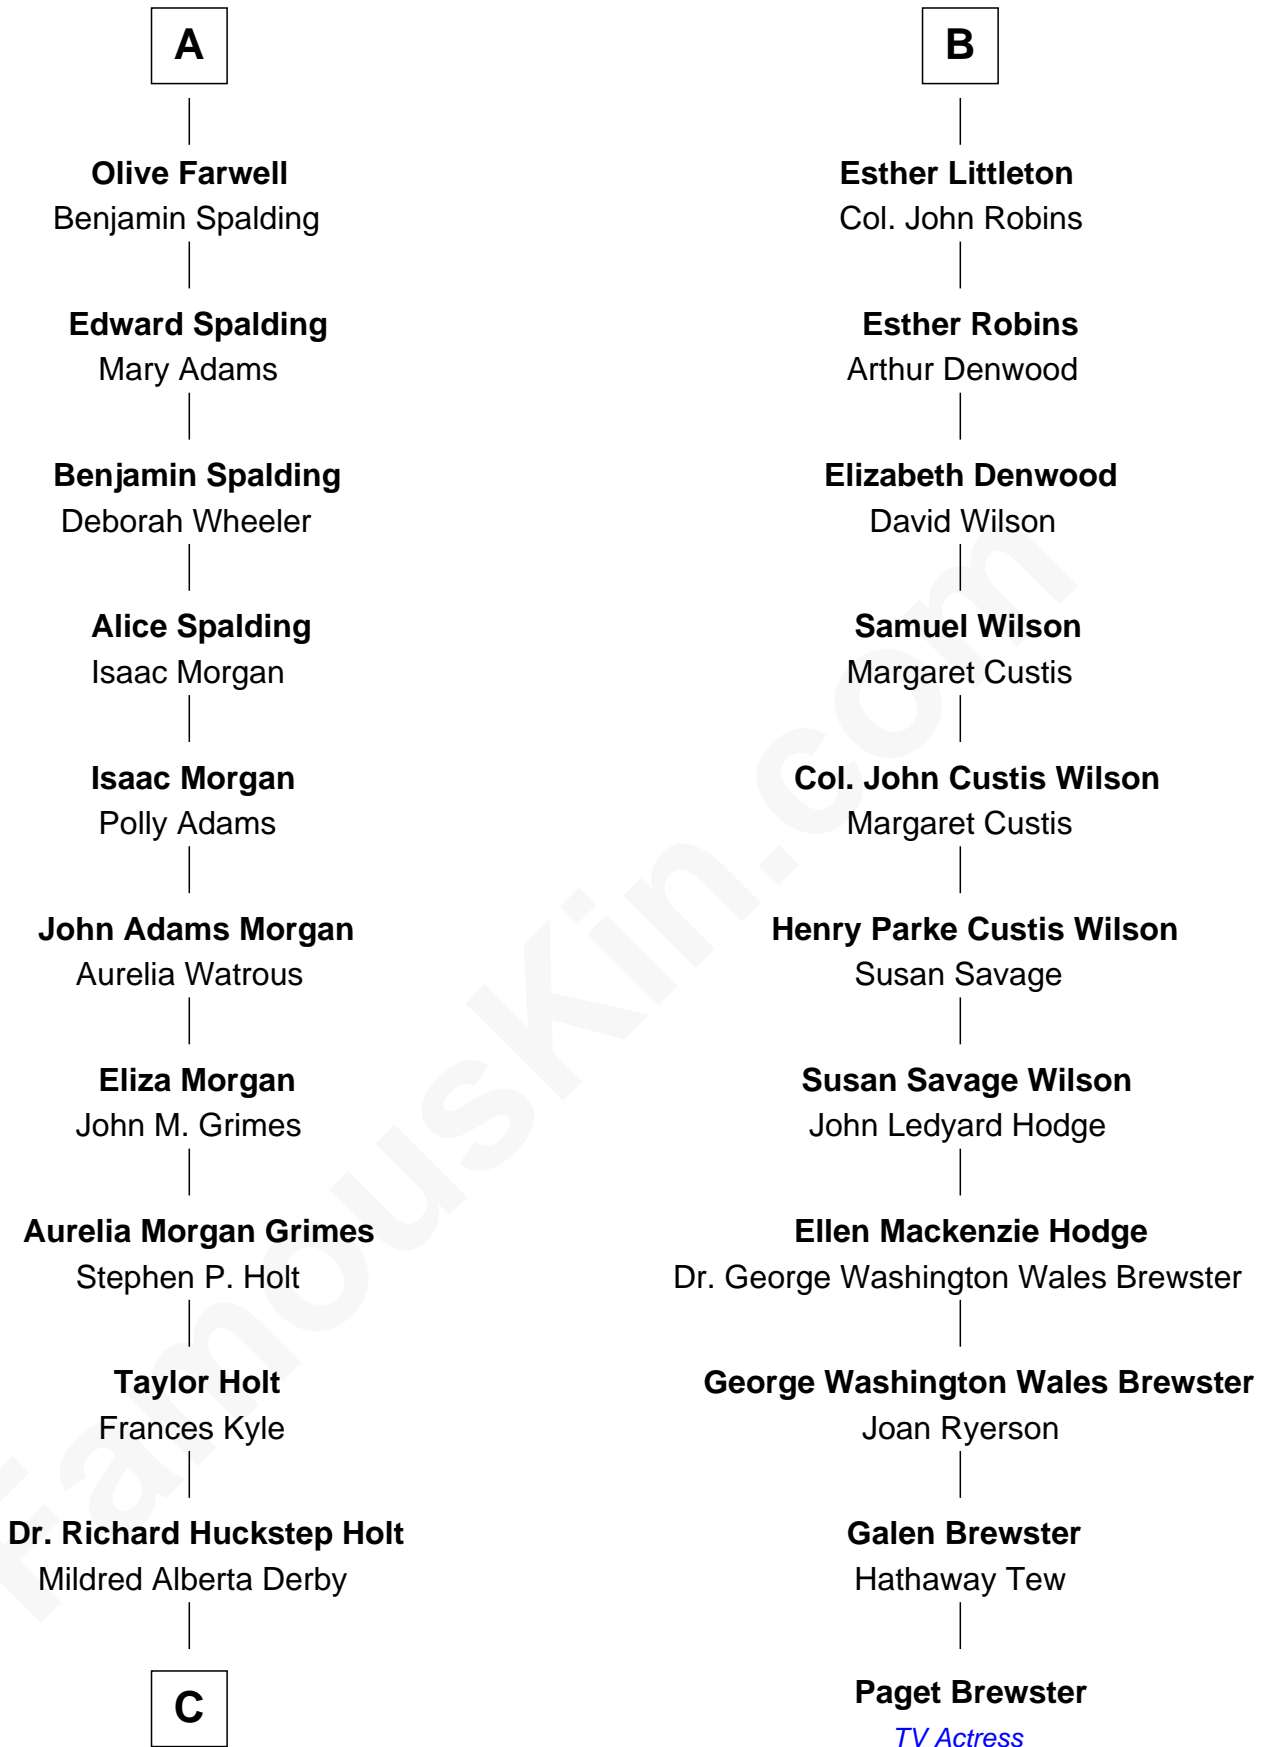

# FamousKin.com Relationship Chart of

**Linda Hamilton**

*TV and Movie Actress*

17th cousin 1 time removed of

**Paget Brewster**

*TV Actress*

**Sir Robert Corbet**

Margaret - - - - -