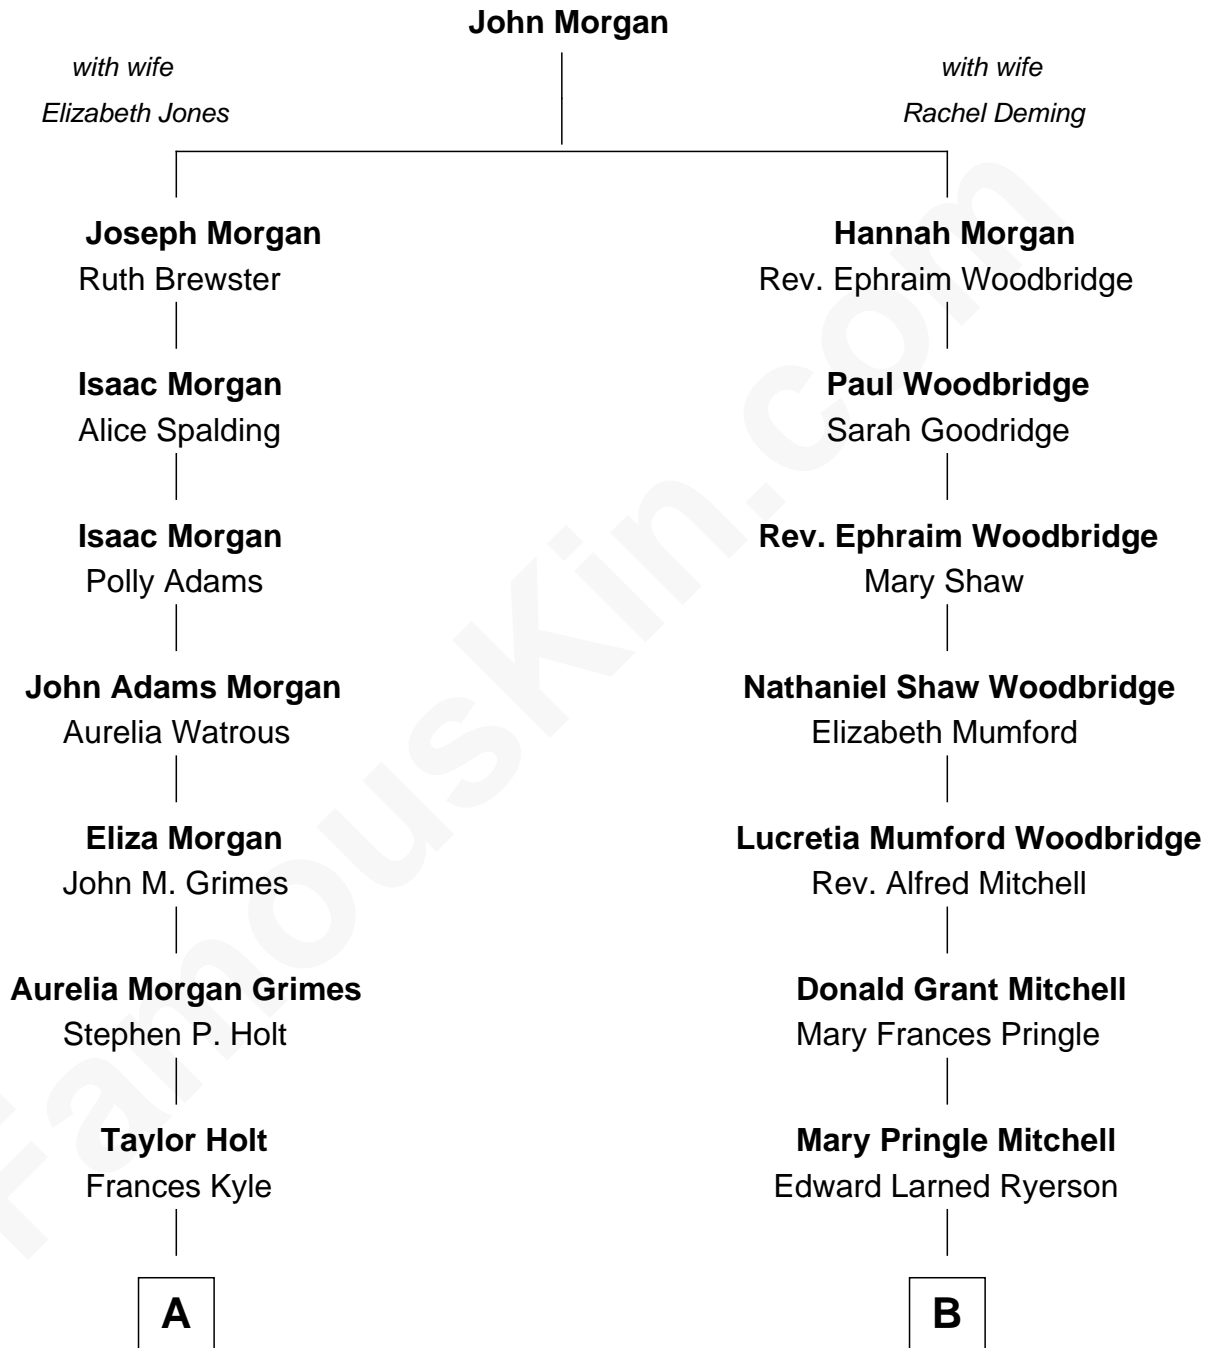

FamousKin.com Relationship Chart of

Linda Hamilton

TV and Movie Actress

9th cousin 1 time removed of

Paget Brewster

TV Actress

A

Dr. Richard Huckstep Holt
Mildred Alberta Derby

Barbara Kyle Holt
Dr. Carroll Stanford Hamilton

Linda Hamilton
TV and Movie Actress

B

Donald Mitchell Ryerson
Isabelle McGenniss

Joan Ryerson
George Washington Wales Brewster

Galen Brewster
Hathaway Tew

Paget Brewster
TV Actress