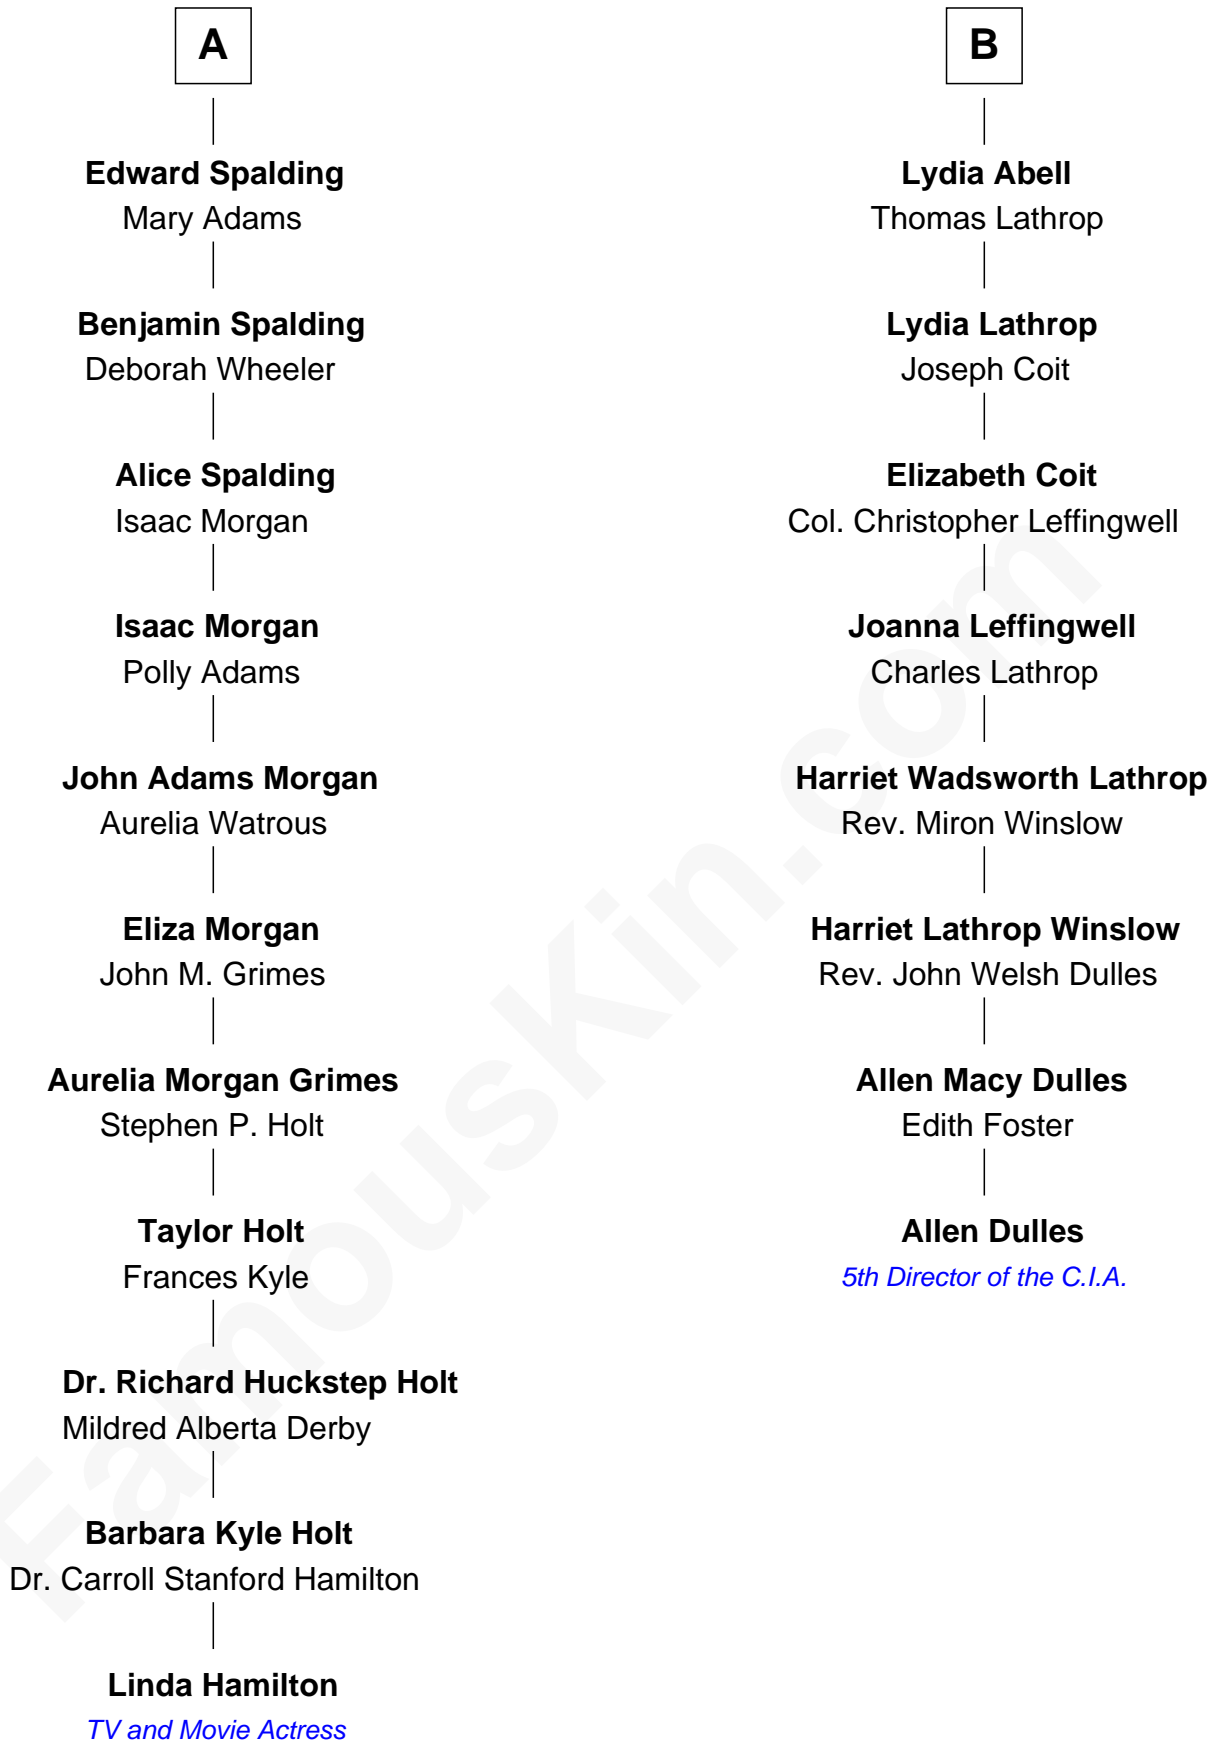

# FamousKin.com Relationship Chart of

**Linda Hamilton**

*TV and Movie Actress*

14th cousin 3 times removed of

**Allen Dulles**

*5th Director of the C.I.A.*

**William Mainwaring**

Margaret Warren

**Frances Bulkeley**

Richard Welby

**Olive Welby**

Henry Farwell

**Olive Farwell**

Benjamin Spalding

**A**

**Thomas Mainwaring**

Jane Sutton

**Cecily Mainwaring**

John Cotton

**Sir George Cotton**

Mary Onley

**Richard Cotton**

Mary Mainwaring

**Frances Cotton**

George Abell

**Robert Abell**

Joanna - - - - -

**Joshua Abell**

Bethiah Gager

**B**

Linda Hamilton photo by [Matthew Simoneau](#) (CC BY 2.0)