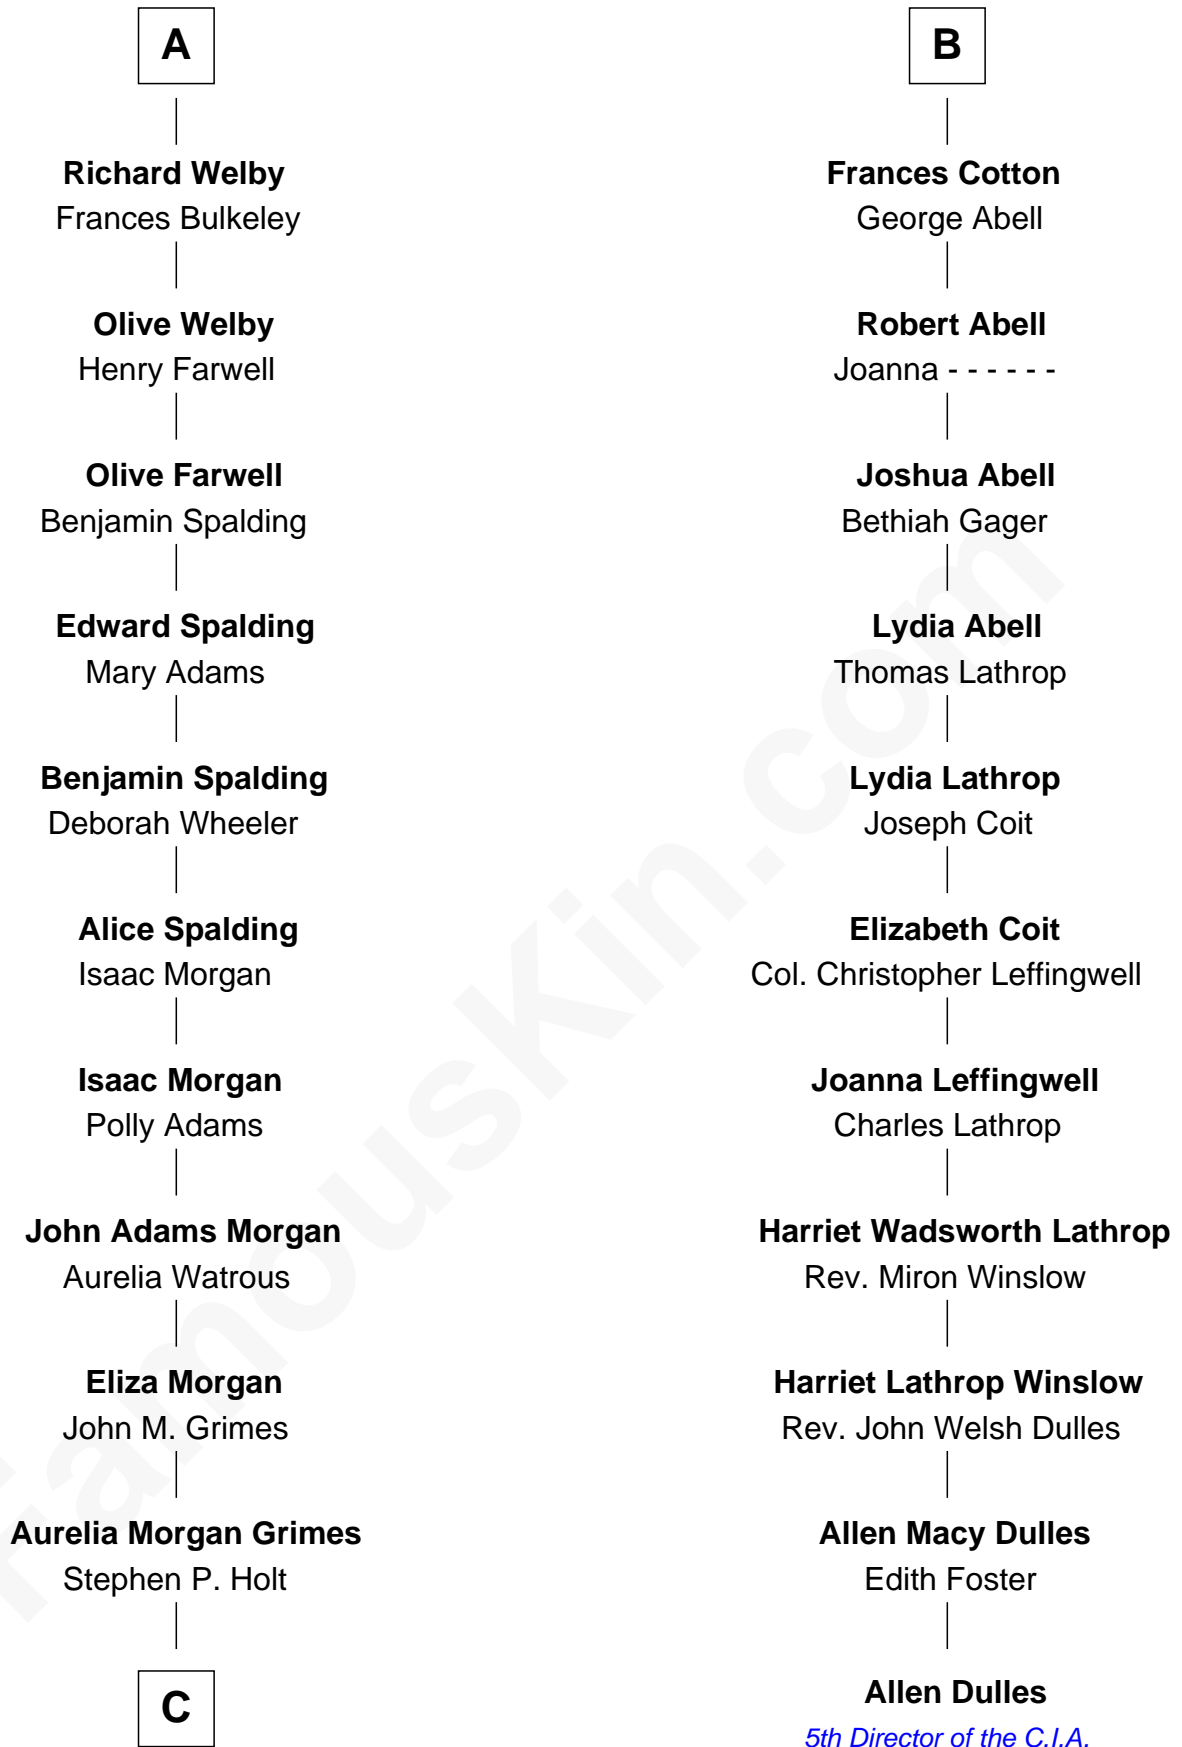

# FamousKin.com Relationship Chart of

**Linda Hamilton**

*TV and Movie Actress*

17th cousin 3 times removed of

**Allen Dulles**

*5th Director of the C.I.A.*

**Sir Philip le Despencer**

Elizabeth - - - - -

**Sir Robert Tyrwhit**

Maud Talboys

**Katharine Tyrwhit**

Sir Richard Thimbleby

**Elizabeth Thimbleby**

Thomas Welby

**A**

**Alice le Despenser**

John Cotton

**Sir George Cotton**

Mary Onley

**Richard Cotton**

Mary Mainwaring

**B**

**C**

—  
**Taylor Holt**  
Frances Kyle

—  
**Dr. Richard Huckstep Holt**  
Mildred Alberta Derby

—  
**Barbara Kyle Holt**  
Dr. Carroll Stanford Hamilton

—  
**Linda Hamilton**  
*TV and Movie Actress*

FamousKin.com