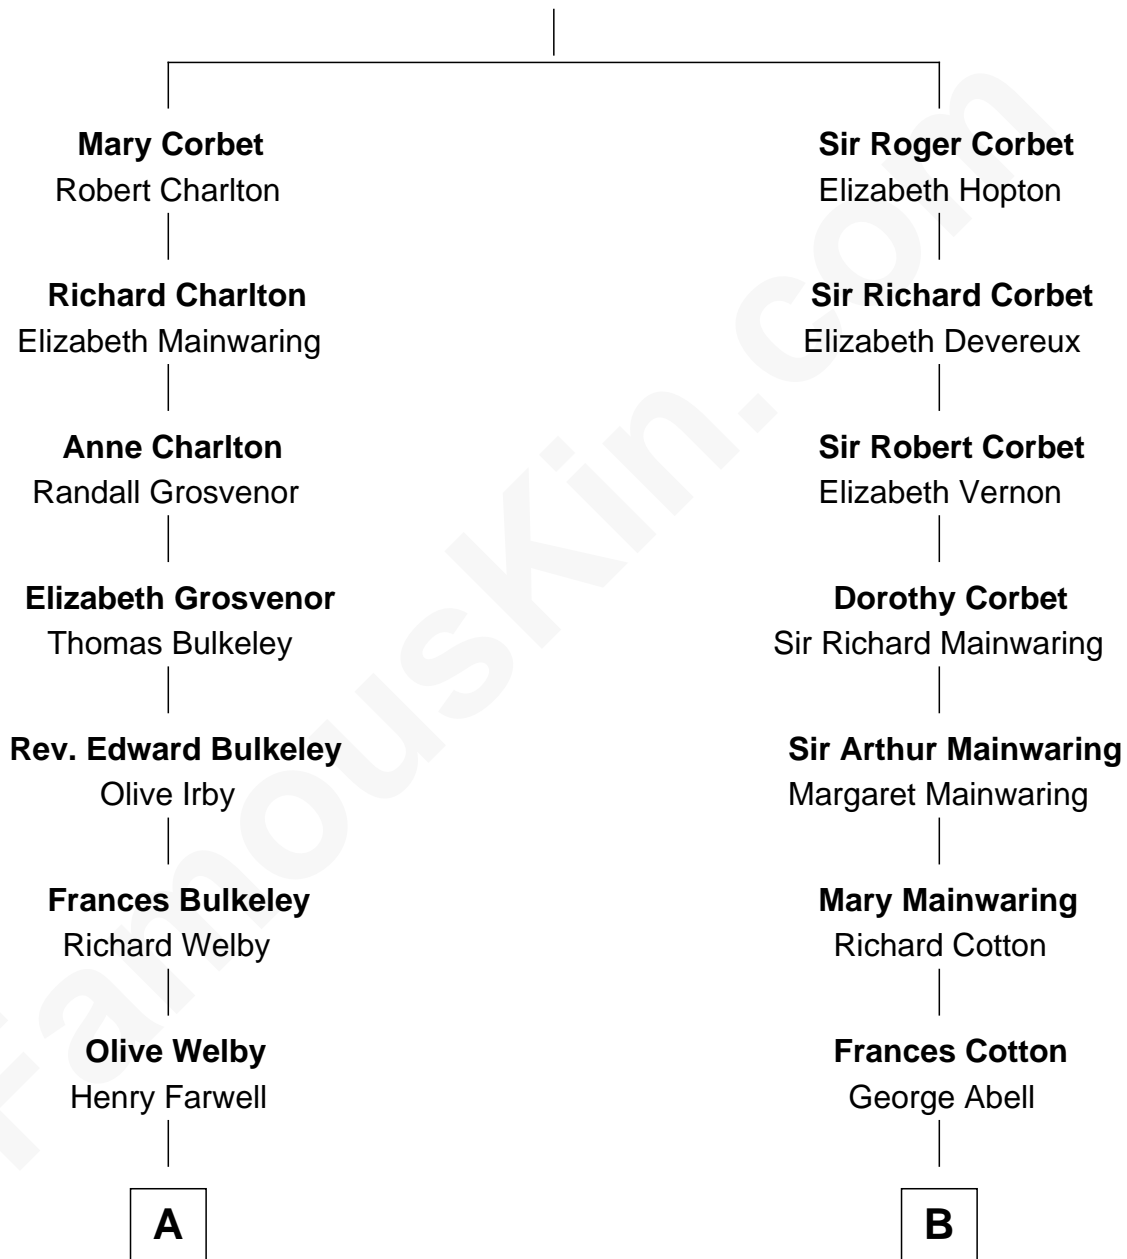

# FamousKin.com Relationship Chart of

**Linda Hamilton**

*TV and Movie Actress*

16th cousin 2 times removed of

**John Foster Dulles**

*52nd U.S. Secretary of State*

**Sir Robert Corbet**

Margaret - - - - -

**C**

**Barbara Kyle Holt**  
Dr. Carroll Stanford Hamilton

**Linda Hamilton**  
*TV and Movie Actress*

FamousKin.com