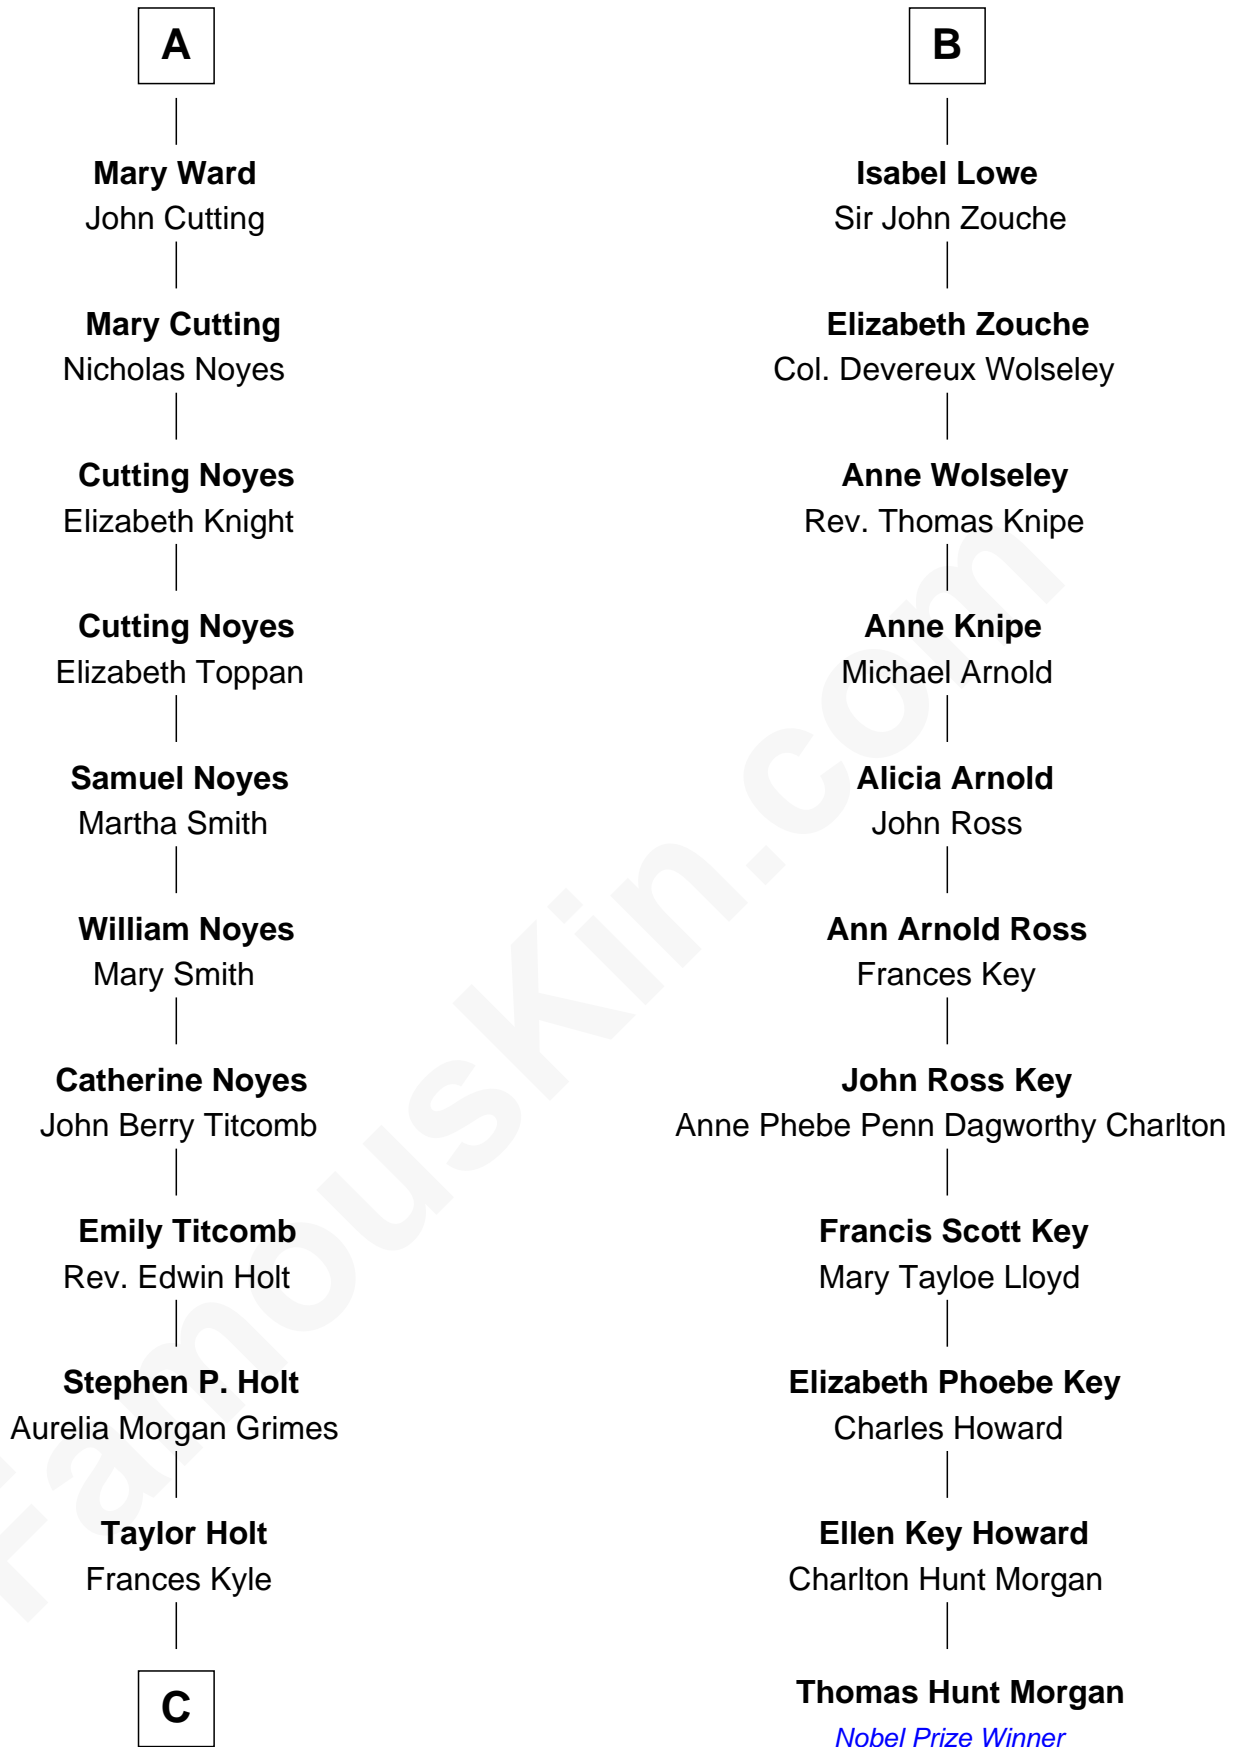

FamousKin.com Relationship Chart of

Linda Hamilton

TV and Movie Actress

17th cousin 2 times removed of

Thomas Hunt Morgan

Nobel Prize Winner in Physiology or Medicine

C

—
Dr. Richard Huckstep Holt

Mildred Alberta Derby

—
Barbara Kyle Holt

Dr. Carroll Stanford Hamilton

—
Linda Hamilton

TV and Movie Actress

FamousKin.com