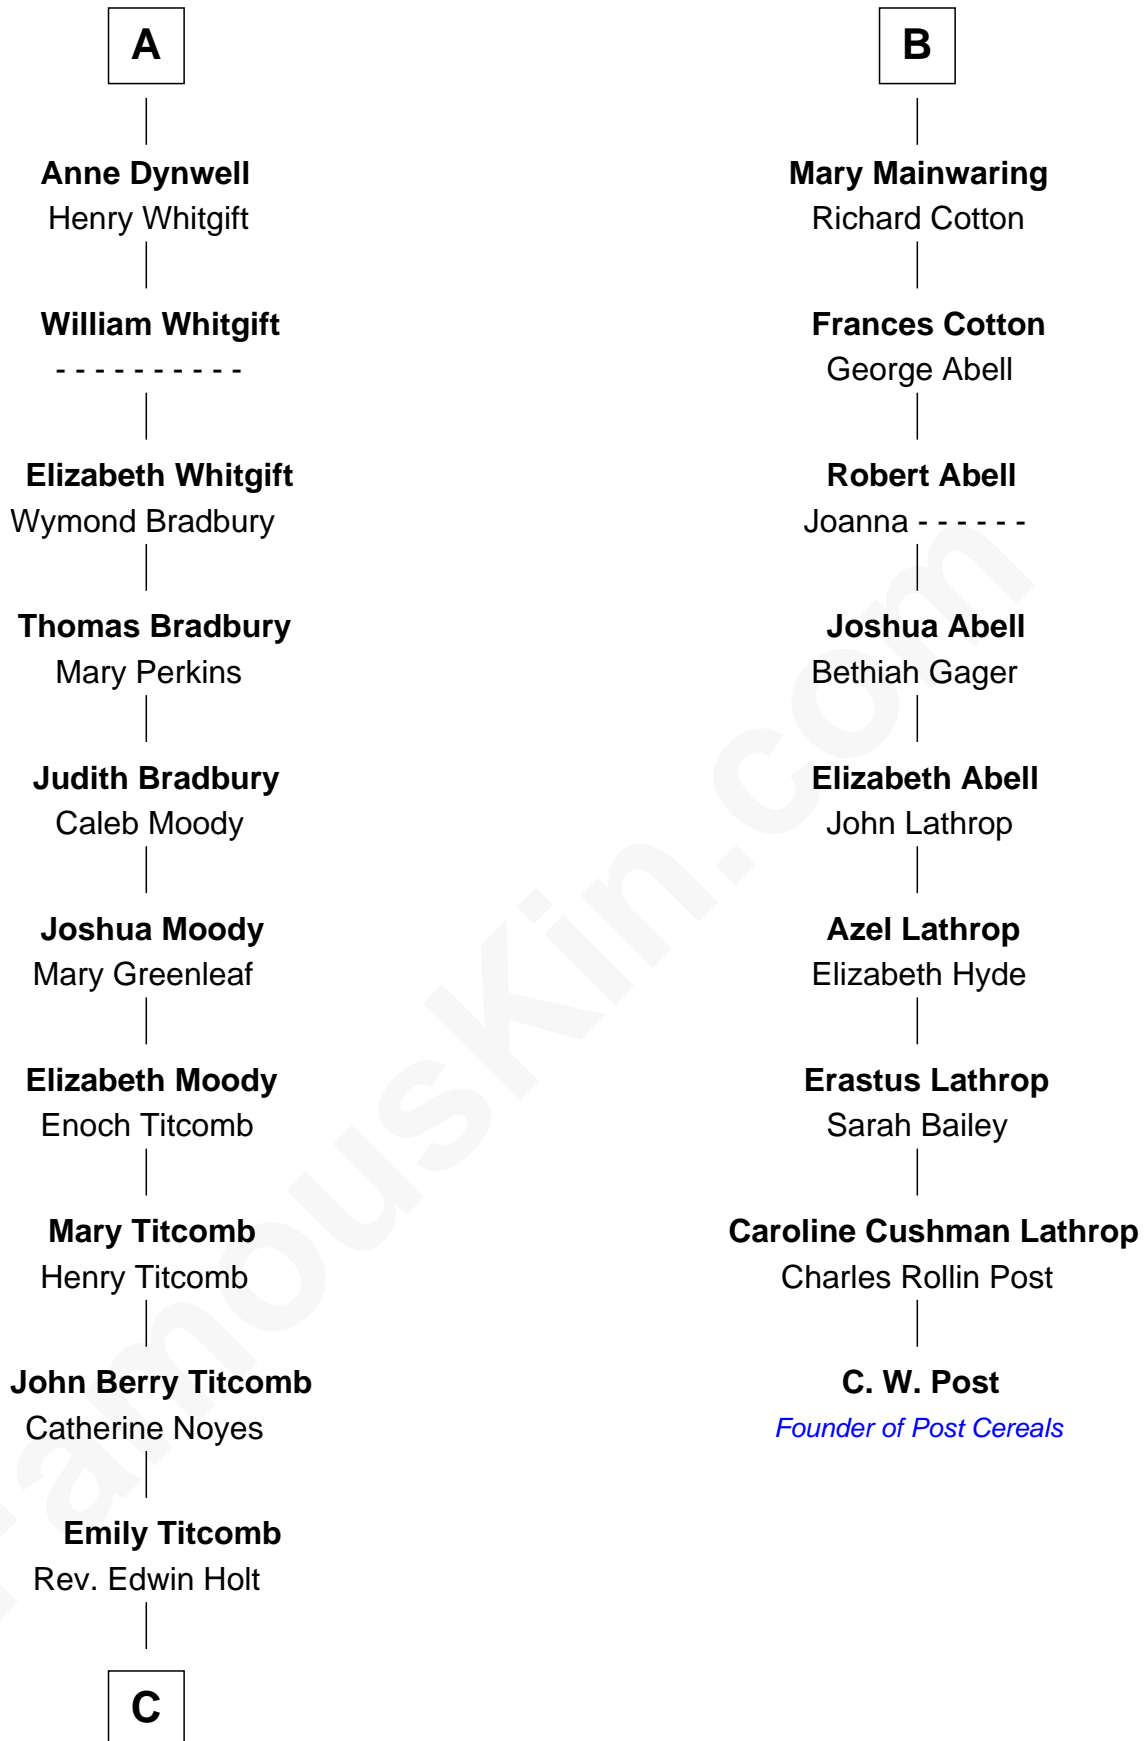

# FamousKin.com Relationship Chart of

**Linda Hamilton**

*TV and Movie Actress*

15th cousin 6 times removed of

**C. W. Post**

*Founder of Post Cereals*

**Sir Thomas de Beauchamp**

Katherine de Mortimer

**C**

—  
**Stephen P. Holt**  
Aurelia Morgan Grimes

—  
**Taylor Holt**  
Frances Kyle

—  
**Dr. Richard Huckstep Holt**  
Mildred Alberta Derby

—  
**Barbara Kyle Holt**  
Dr. Carroll Stanford Hamilton