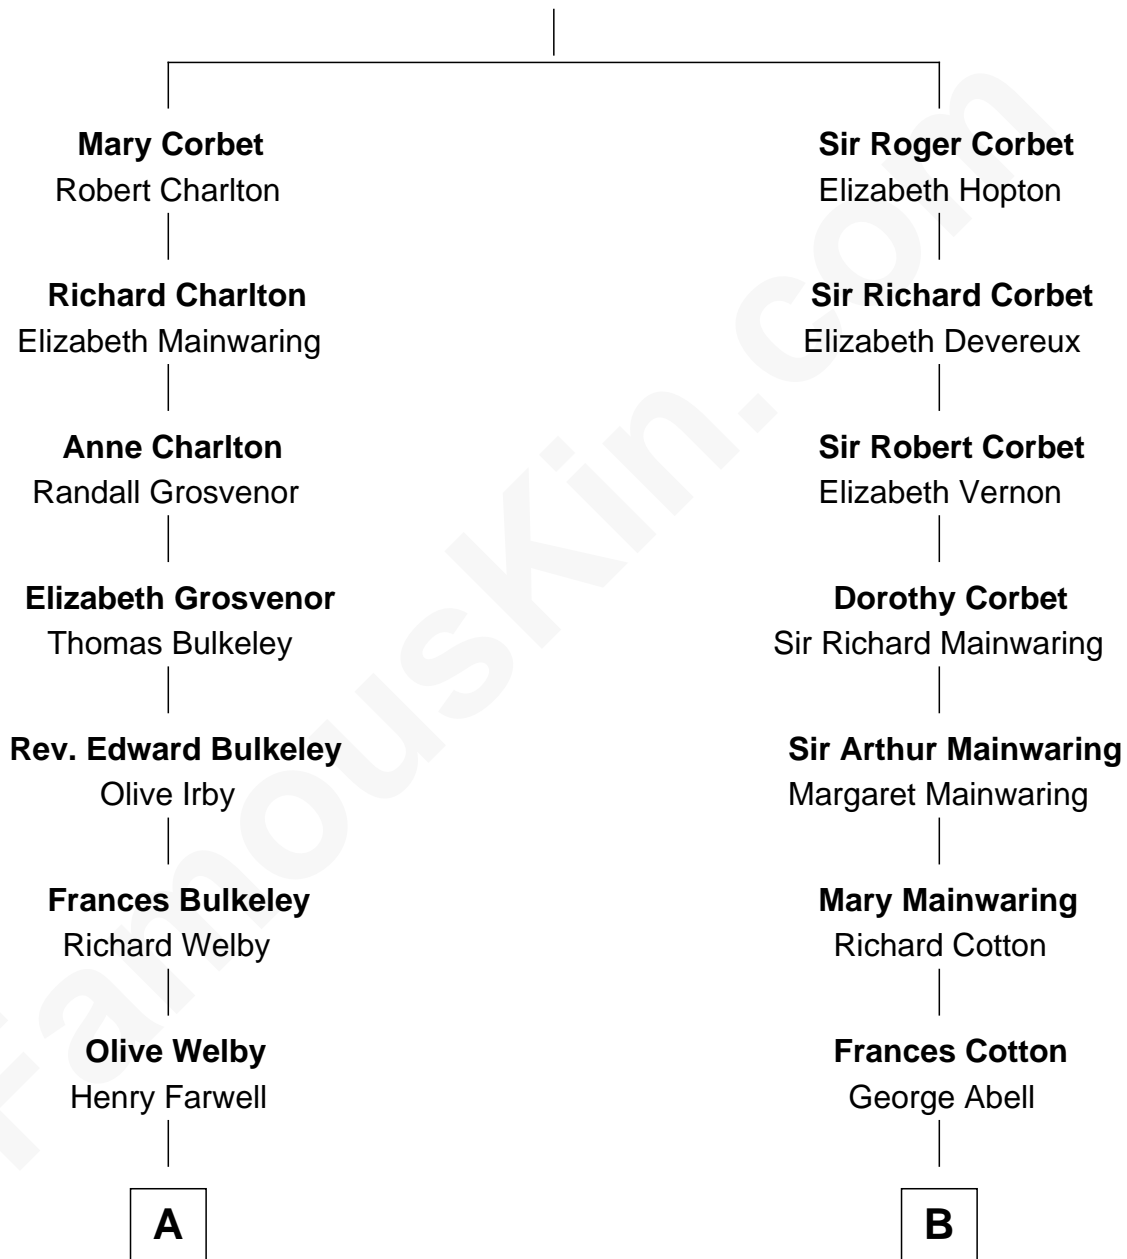

FamousKin.com Relationship Chart of

Linda Hamilton

TV and Movie Actress

13th cousin 5 times removed of

C. W. Post

Founder of Post Cereals

Sir Robert Corbet

Margaret - - - - -