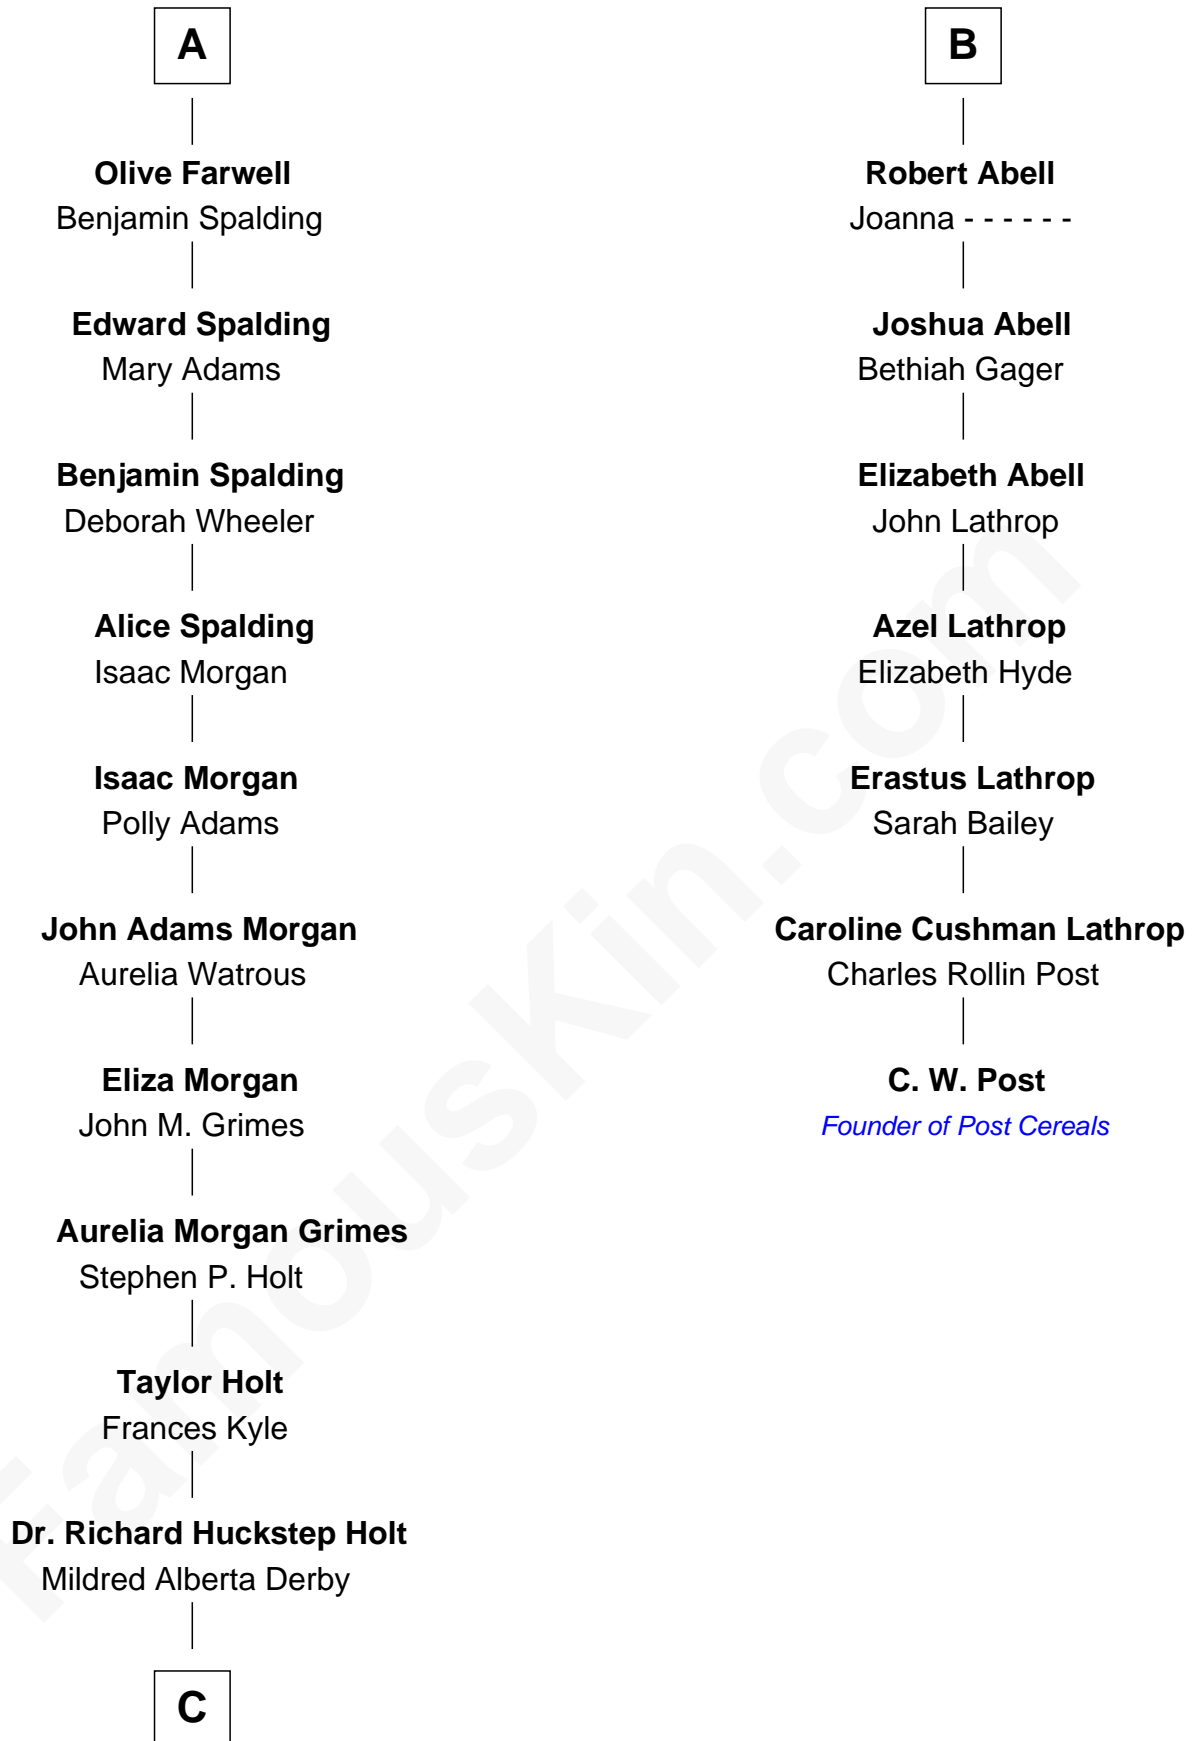

FamousKin.com Relationship Chart of

Linda Hamilton

TV and Movie Actress

13th cousin 5 times removed of

C. W. Post

Founder of Post Cereals

Sir Robert Corbet

Margaret - - - - -