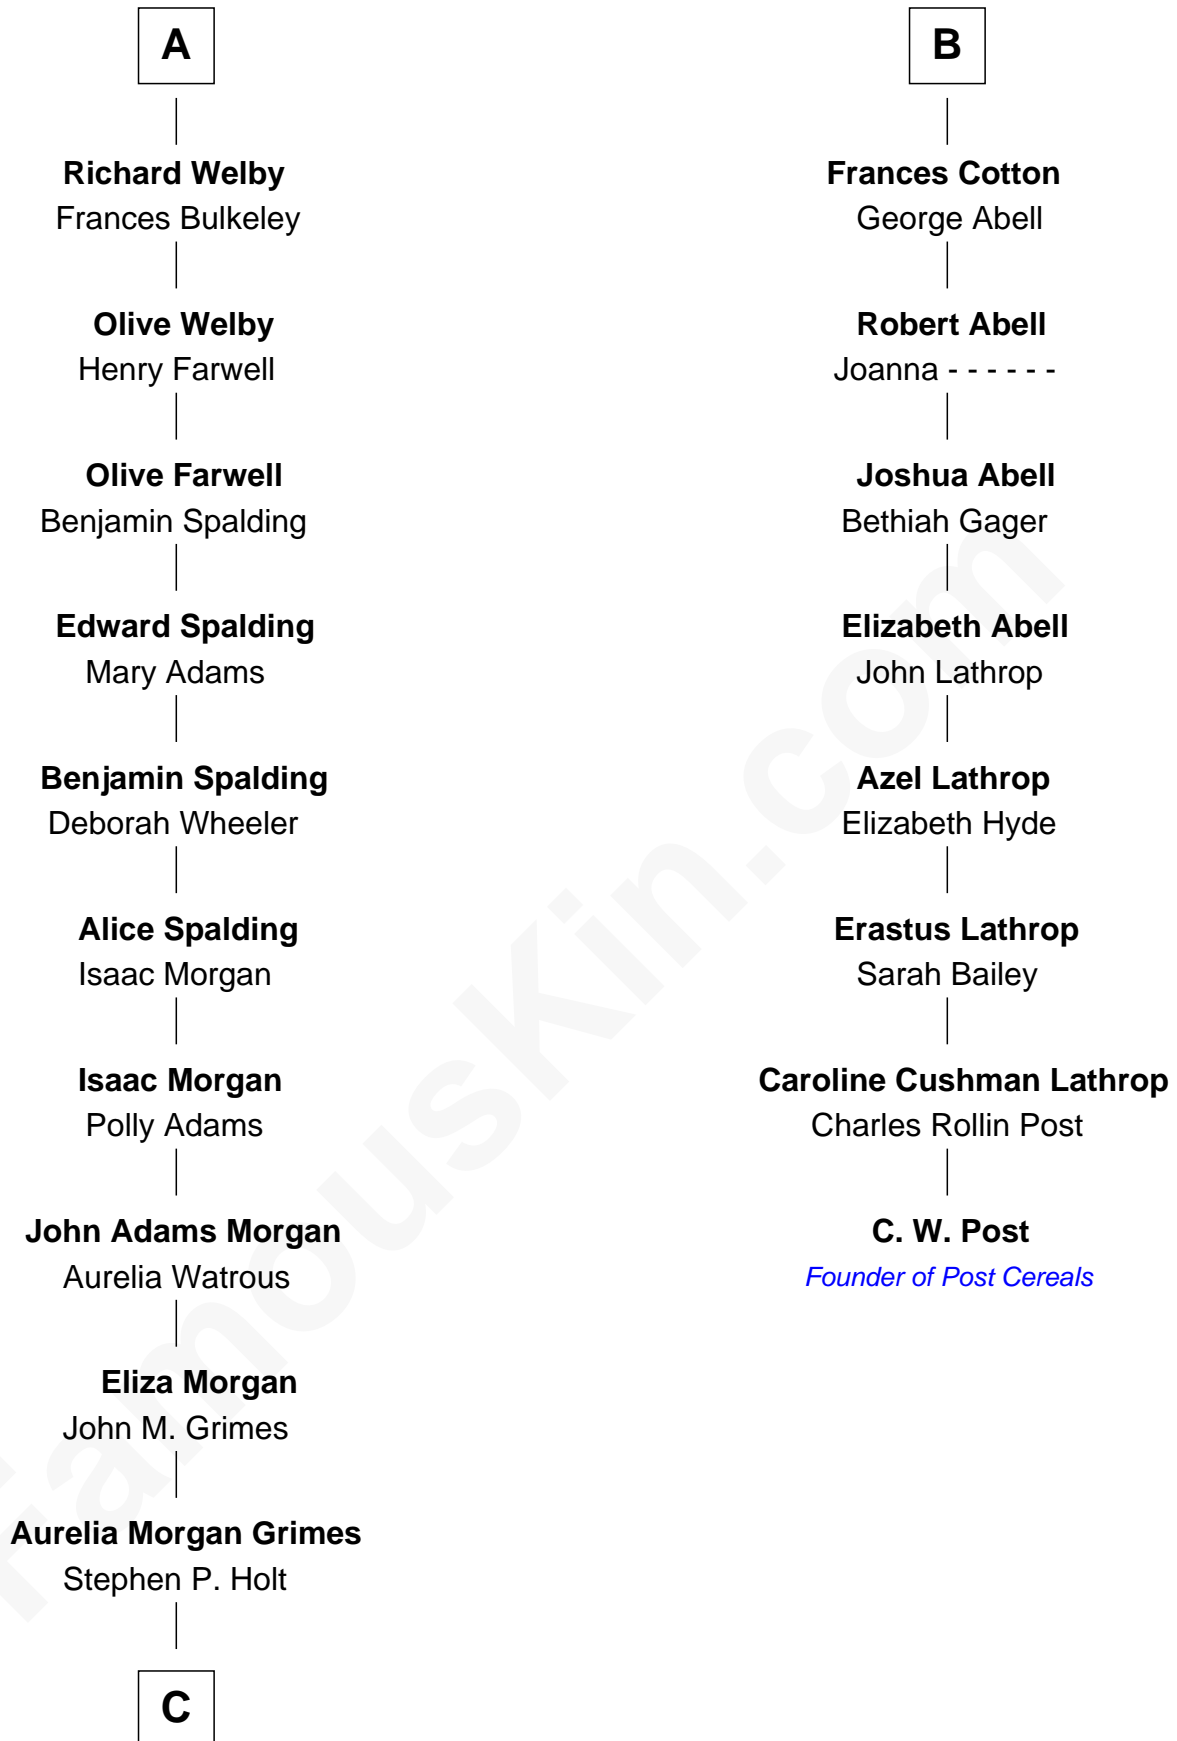

FamousKin.com Relationship Chart of

Linda Hamilton

TV and Movie Actress

14th cousin 6 times removed of

C. W. Post

Founder of Post Cereals

Sir Philip le Despencer

Elizabeth - - - - -

Sir Robert Tyrwhit

Maud Talboys

Katharine Tyrwhit

Sir Richard Thimbleby

Elizabeth Thimbleby

Thomas Welby

A

Alice le Despenser

John Cotton

Sir George Cotton

Mary Onley

Richard Cotton

Mary Mainwaring

B

C

—
Taylor Holt
Frances Kyle