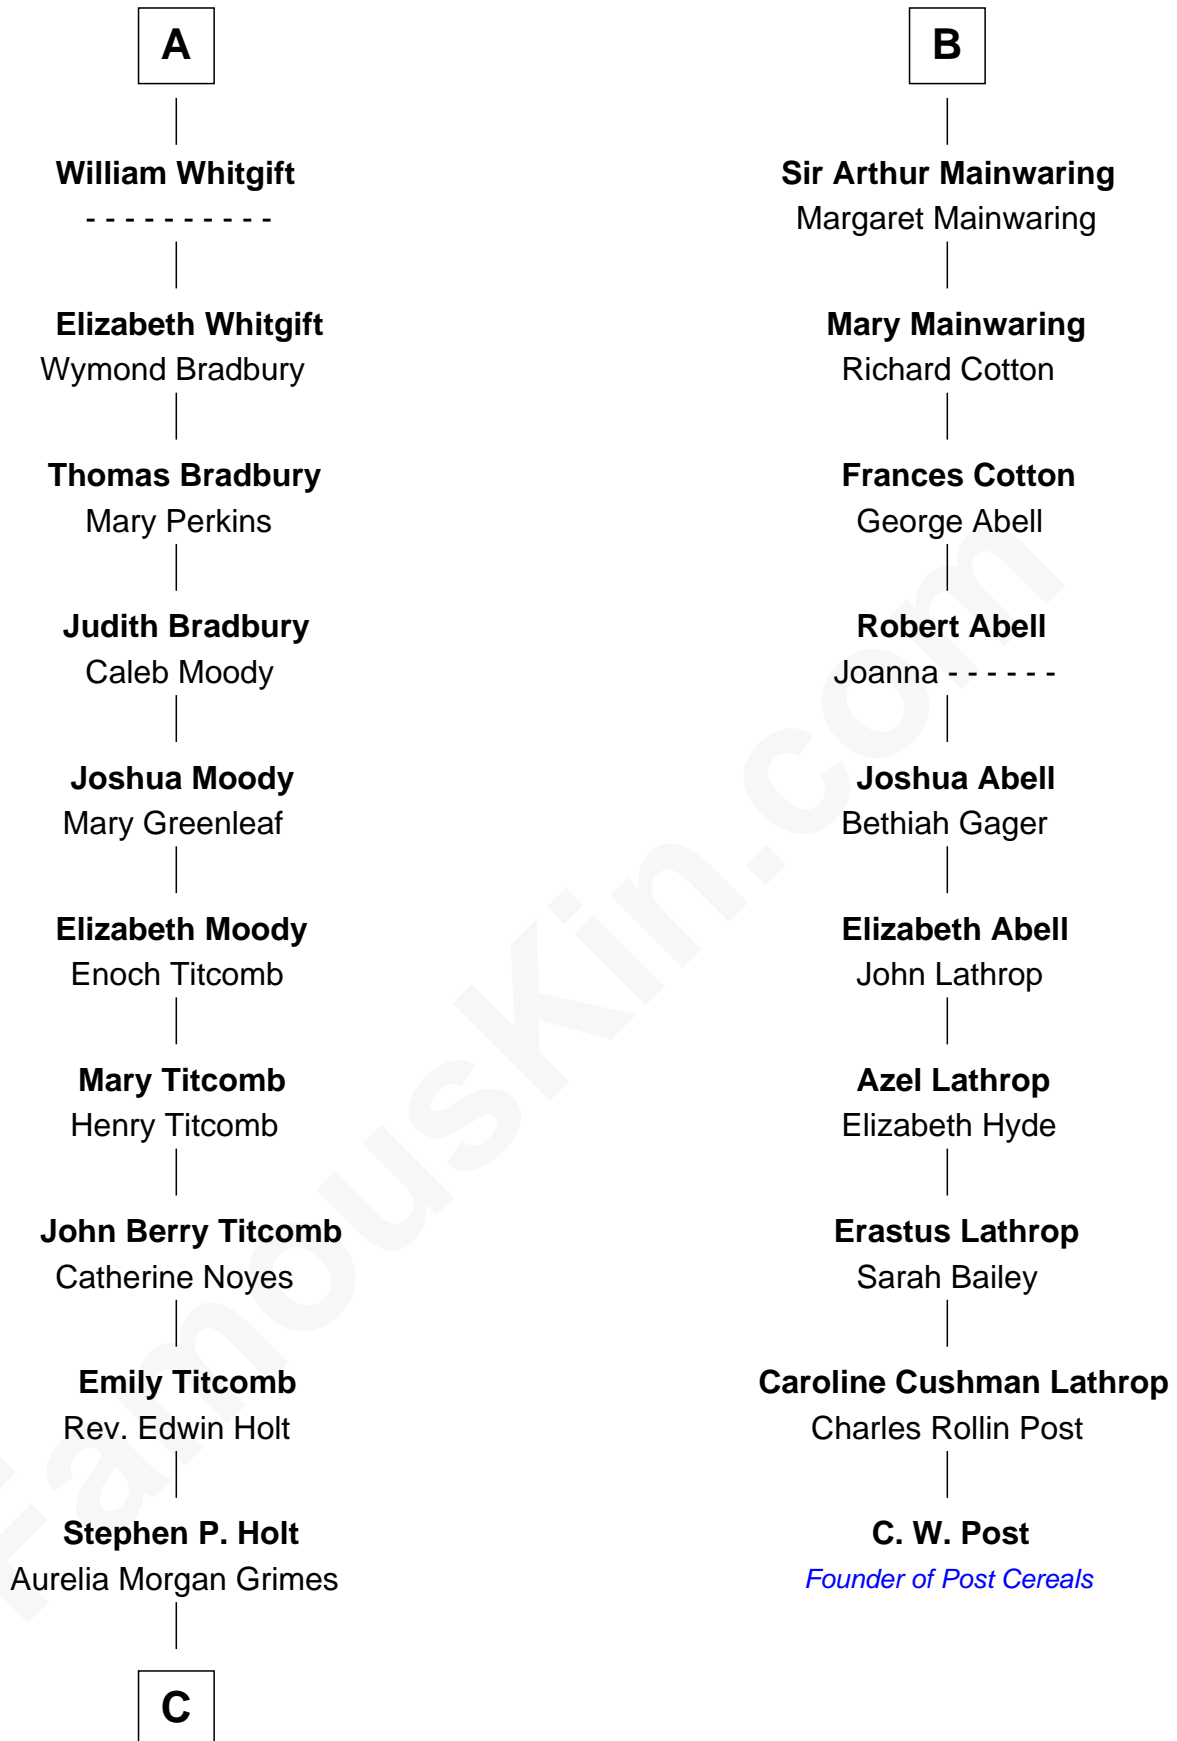

# FamousKin.com Relationship Chart of

**Linda Hamilton**

*TV and Movie Actress*

16th cousin 4 times removed of

**C. W. Post**

*Founder of Post Cereals*

FamousKin.com