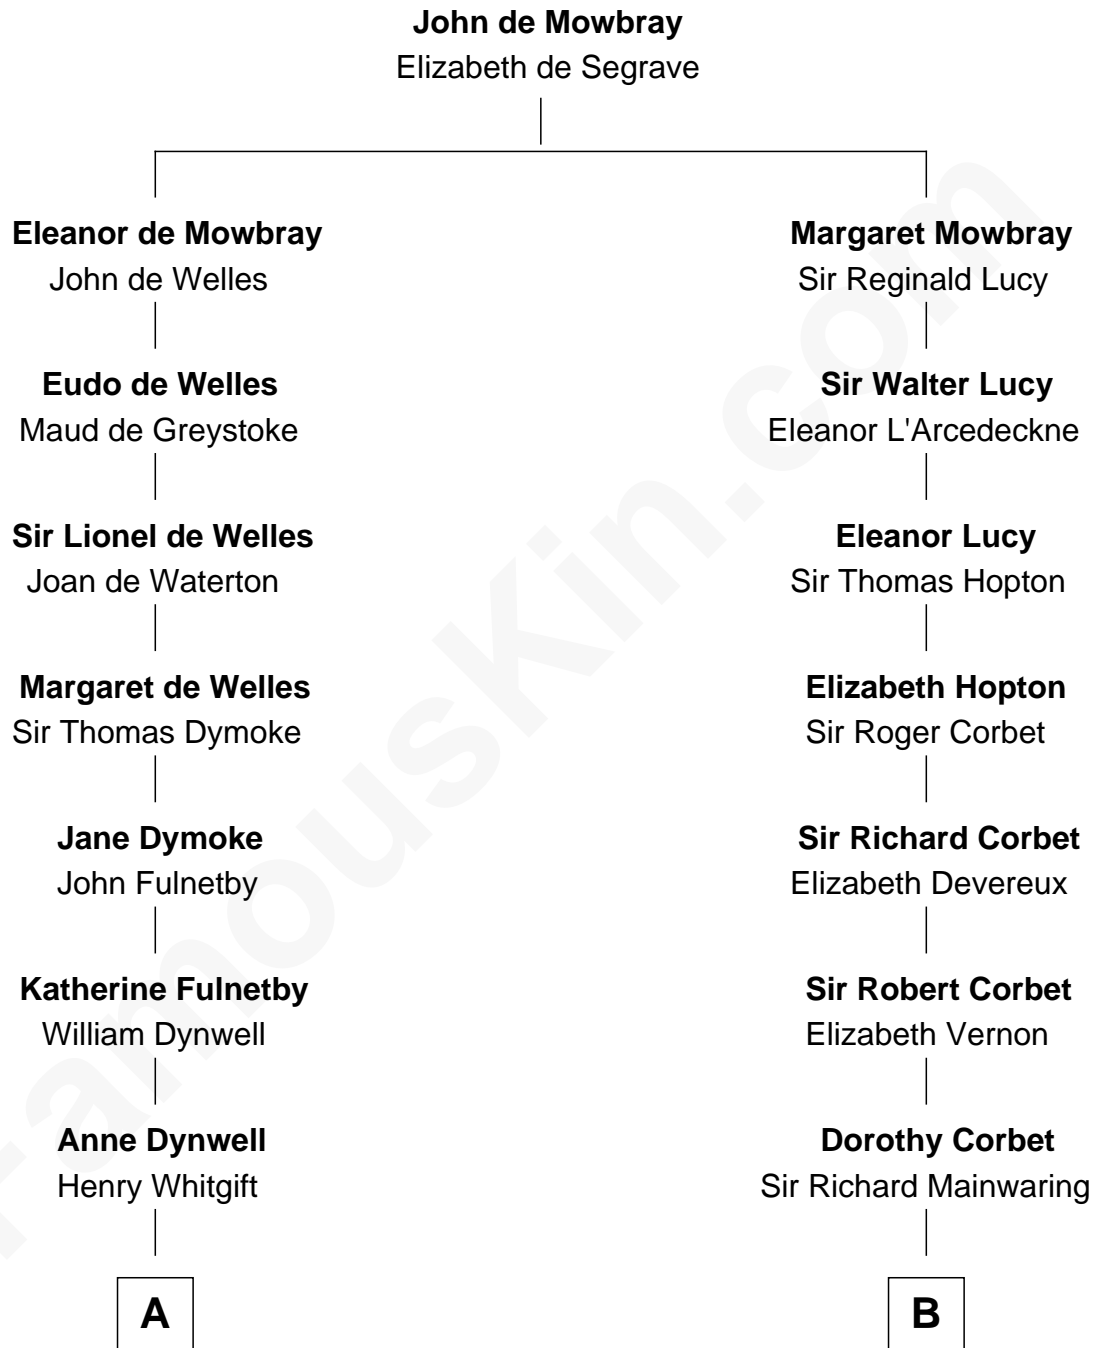

# FamousKin.com Relationship Chart of

**Linda Hamilton**

*TV and Movie Actress*

16th cousin 4 times removed of

**C. W. Post**

*Founder of Post Cereals*

FamousKin.com