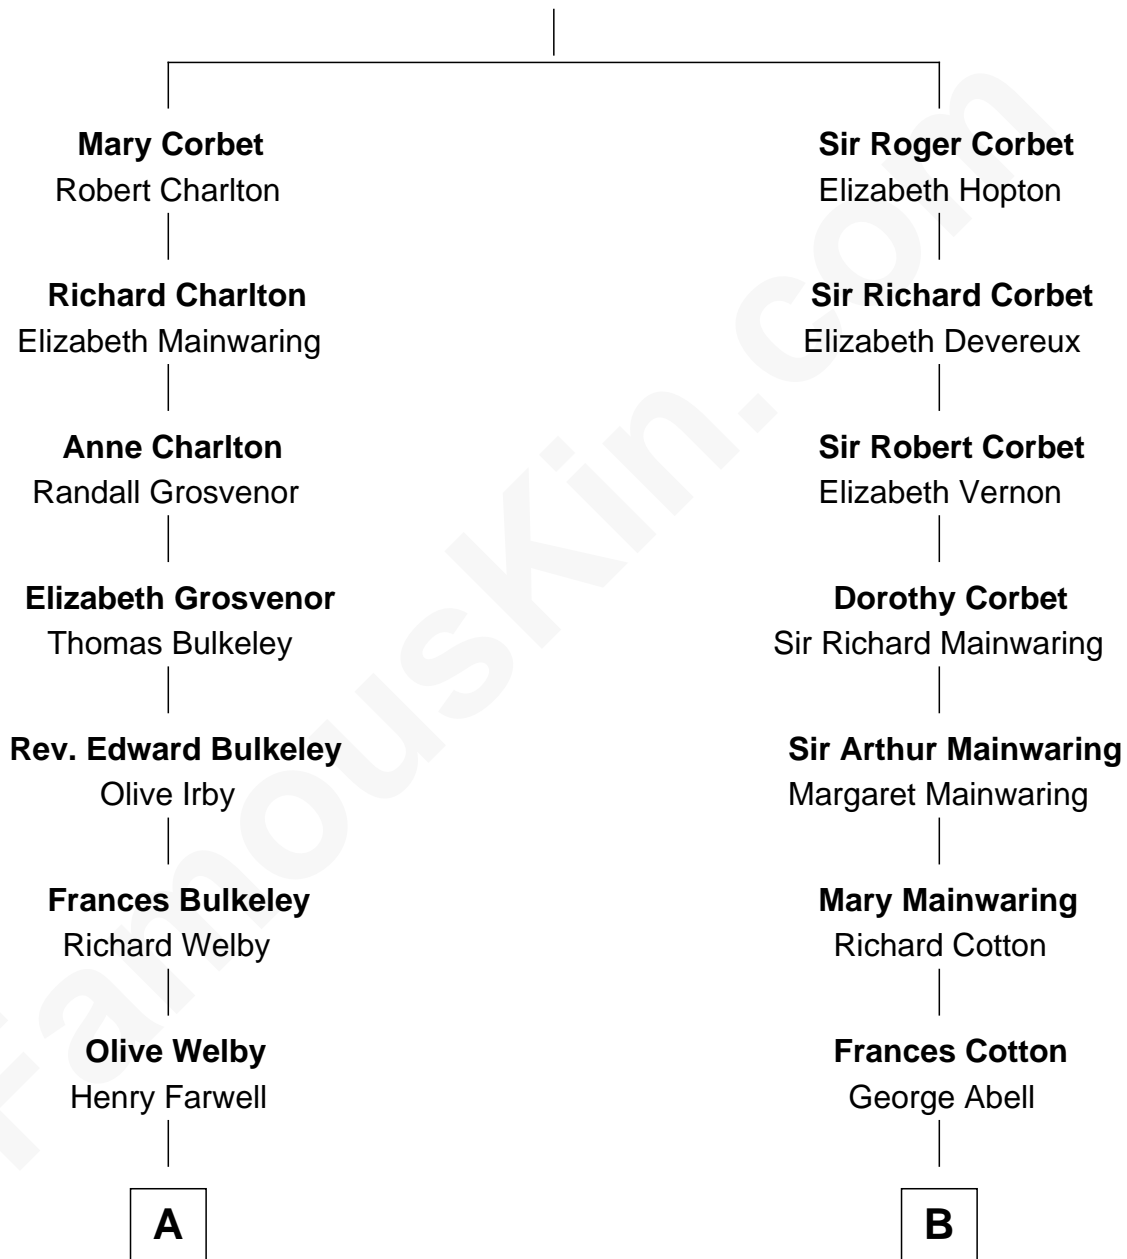

# FamousKin.com Relationship Chart of

**Linda Hamilton**

*TV and Movie Actress*

18th cousin of

**Adlai Stevenson III**

*U.S. Senator from Illinois*

**Sir Robert Corbet**

Margaret - - - - -

**C**

**Barbara Kyle Holt**  
Dr. Carroll Stanford Hamilton

**Linda Hamilton**  
*TV and Movie Actress*

**D**

**Ellen Borden**  
Adlai Ewing Stevenson

**Adlai Stevenson III**  
*U.S. Senator from Illinois*