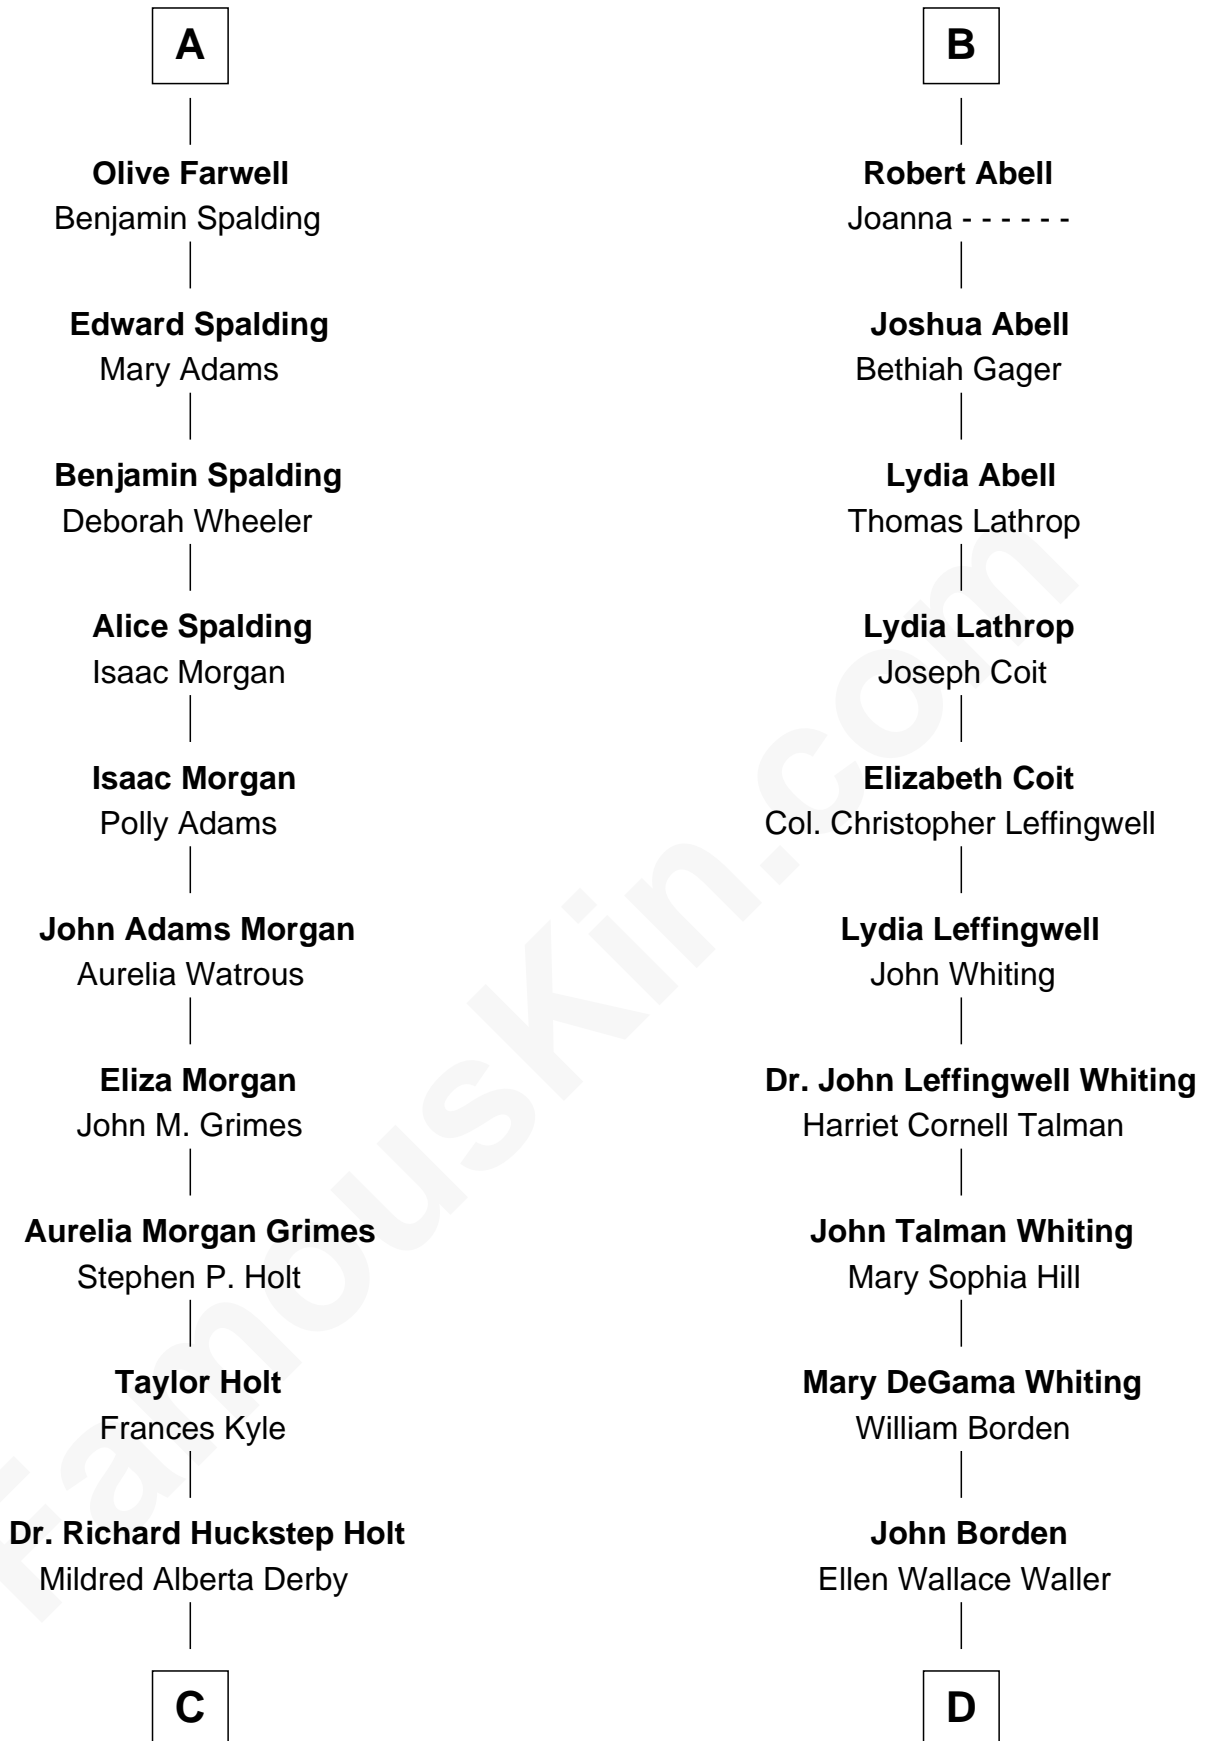

# FamousKin.com Relationship Chart of

**Linda Hamilton**

*TV and Movie Actress*

18th cousin of

**Adlai Stevenson III**

*U.S. Senator from Illinois*

**Sir Robert Corbet**

Margaret - - - - -

**C**

**Barbara Kyle Holt**  
Dr. Carroll Stanford Hamilton

**Linda Hamilton**  
*TV and Movie Actress*

**D**

**Ellen Borden**  
Adlai Ewing Stevenson

**Adlai Stevenson III**  
*U.S. Senator from Illinois*