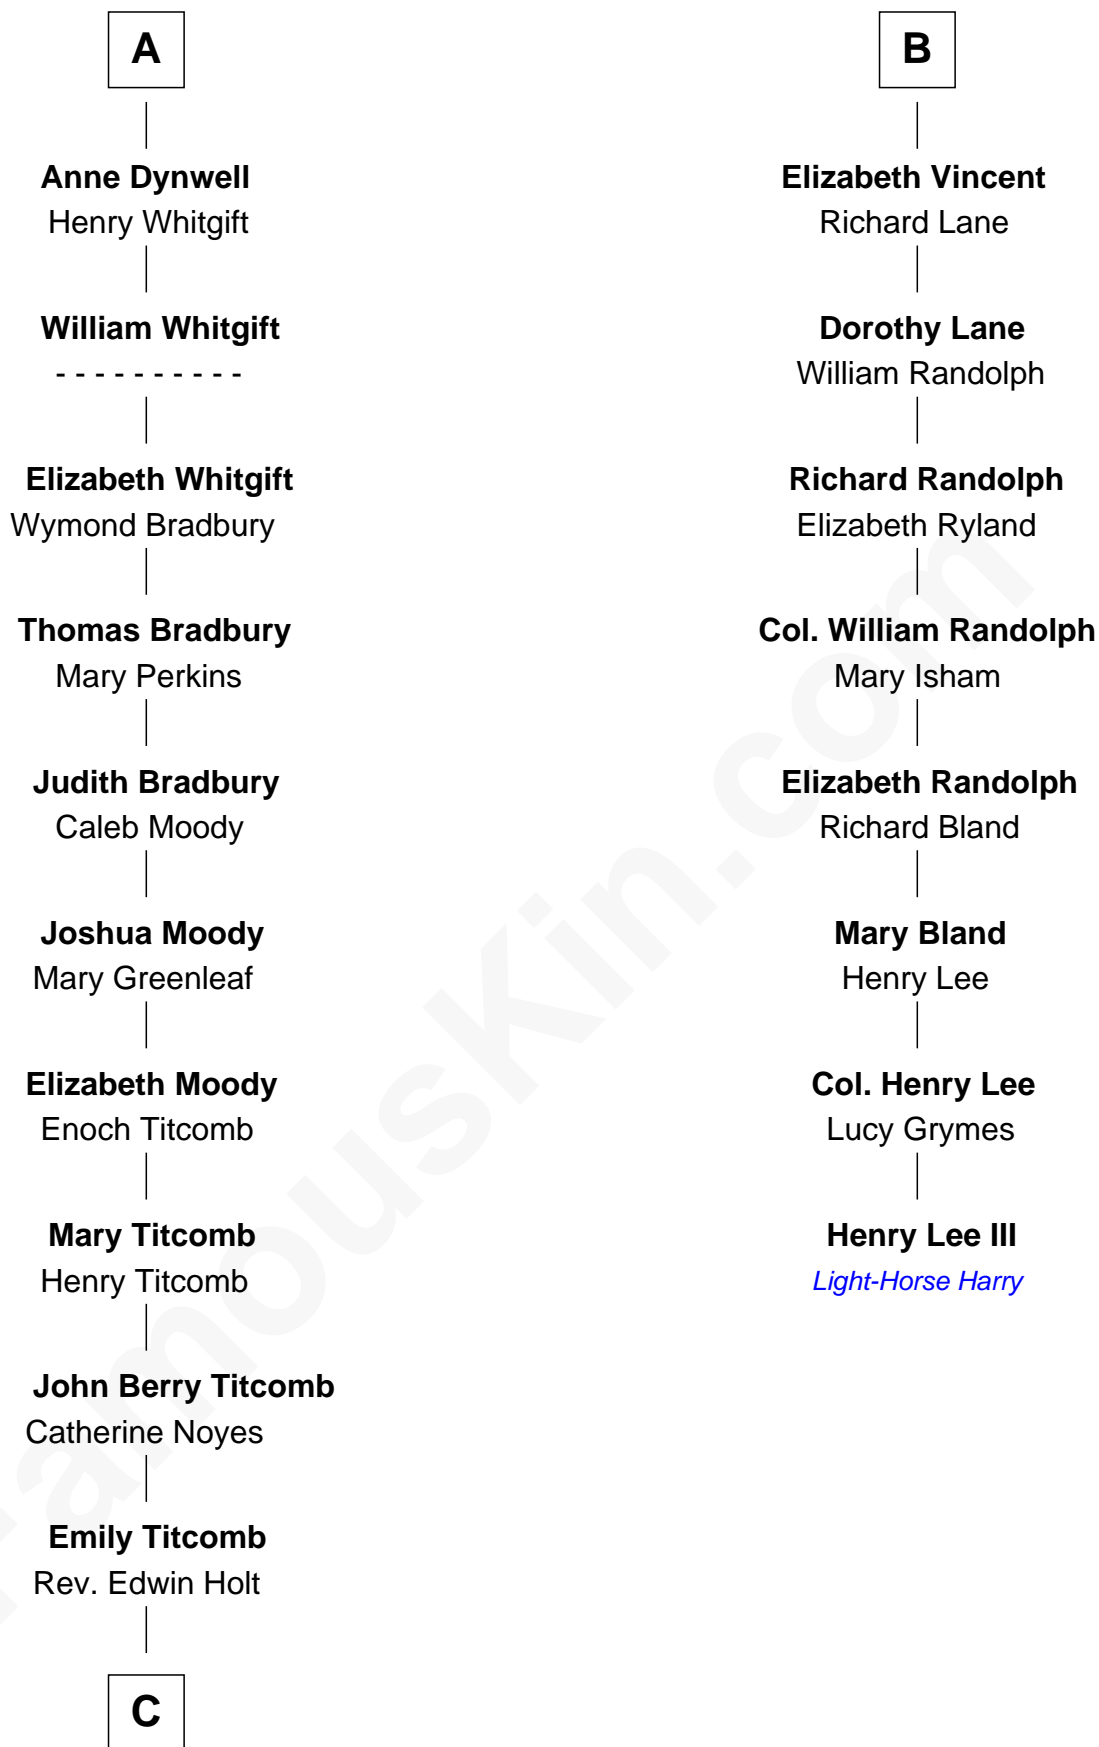

# FamousKin.com Relationship Chart of

**Linda Hamilton**

*TV and Movie Actress*

14th cousin 7 times removed of

**Henry Lee III**

*9th Governor of Virginia*

**C**

—  
**Stephen P. Holt**  
Aurelia Morgan Grimes

—  
**Taylor Holt**  
Frances Kyle

—  
**Dr. Richard Huckstep Holt**  
Mildred Alberta Derby

—  
**Barbara Kyle Holt**  
Dr. Carroll Stanford Hamilton

—  
**Linda Hamilton**  
*TV and Movie Actress*

FamousKin.com