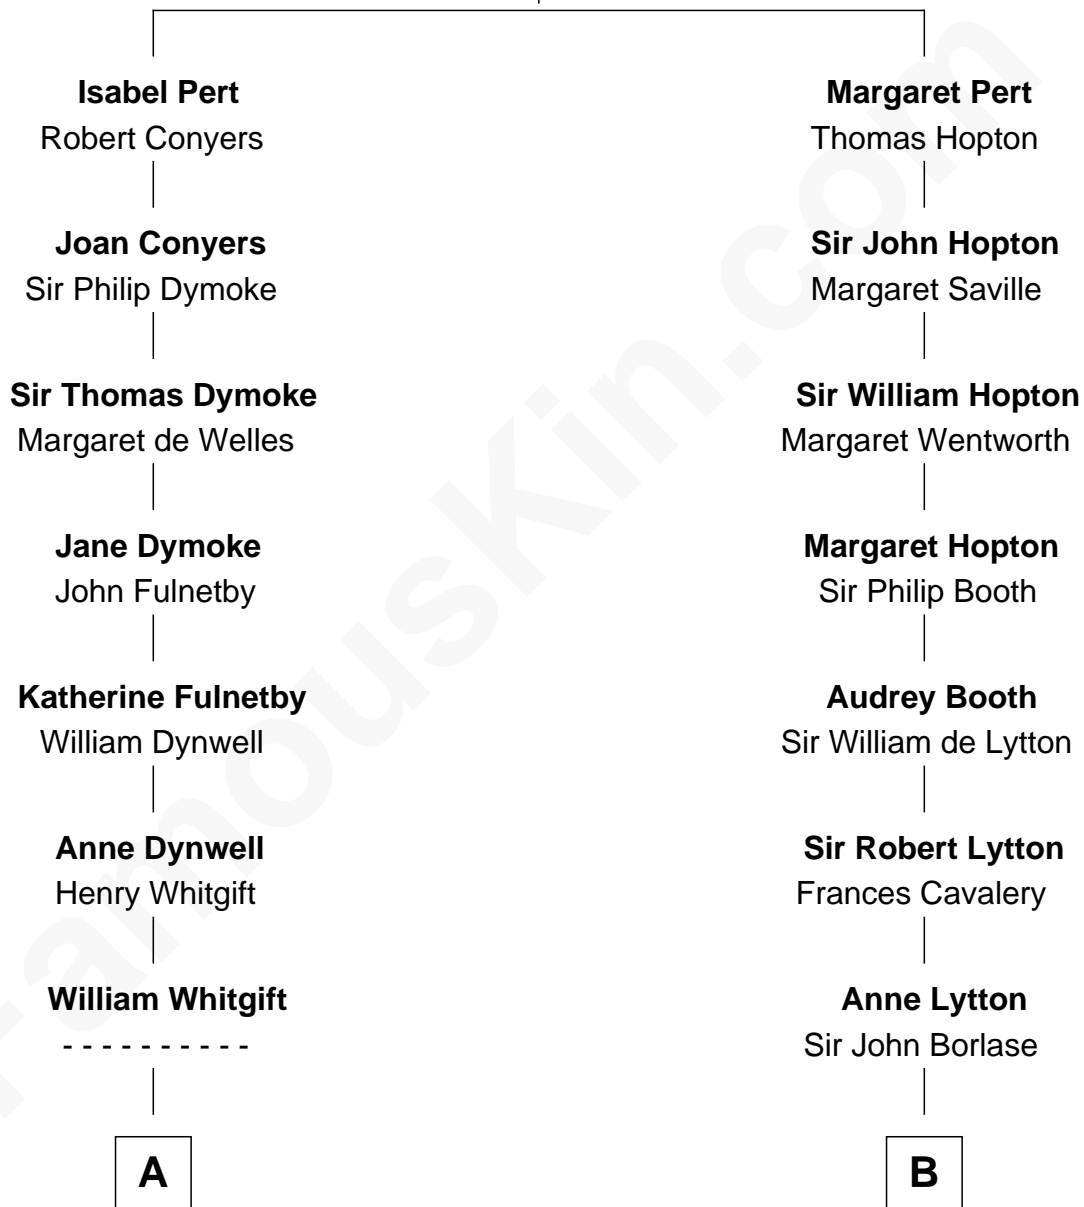

FamousKin.com Relationship Chart of

Linda Hamilton

TV and Movie Actress

14th cousin 5 times removed of

Henry Lee III

9th Governor of Virginia

William Pert
Joan le Scrope

C

—
Dr. Richard Huckstep Holt

Mildred Alberta Derby

—
Barbara Kyle Holt

Dr. Carroll Stanford Hamilton

—
Linda Hamilton

TV and Movie Actress

FamousKin.com