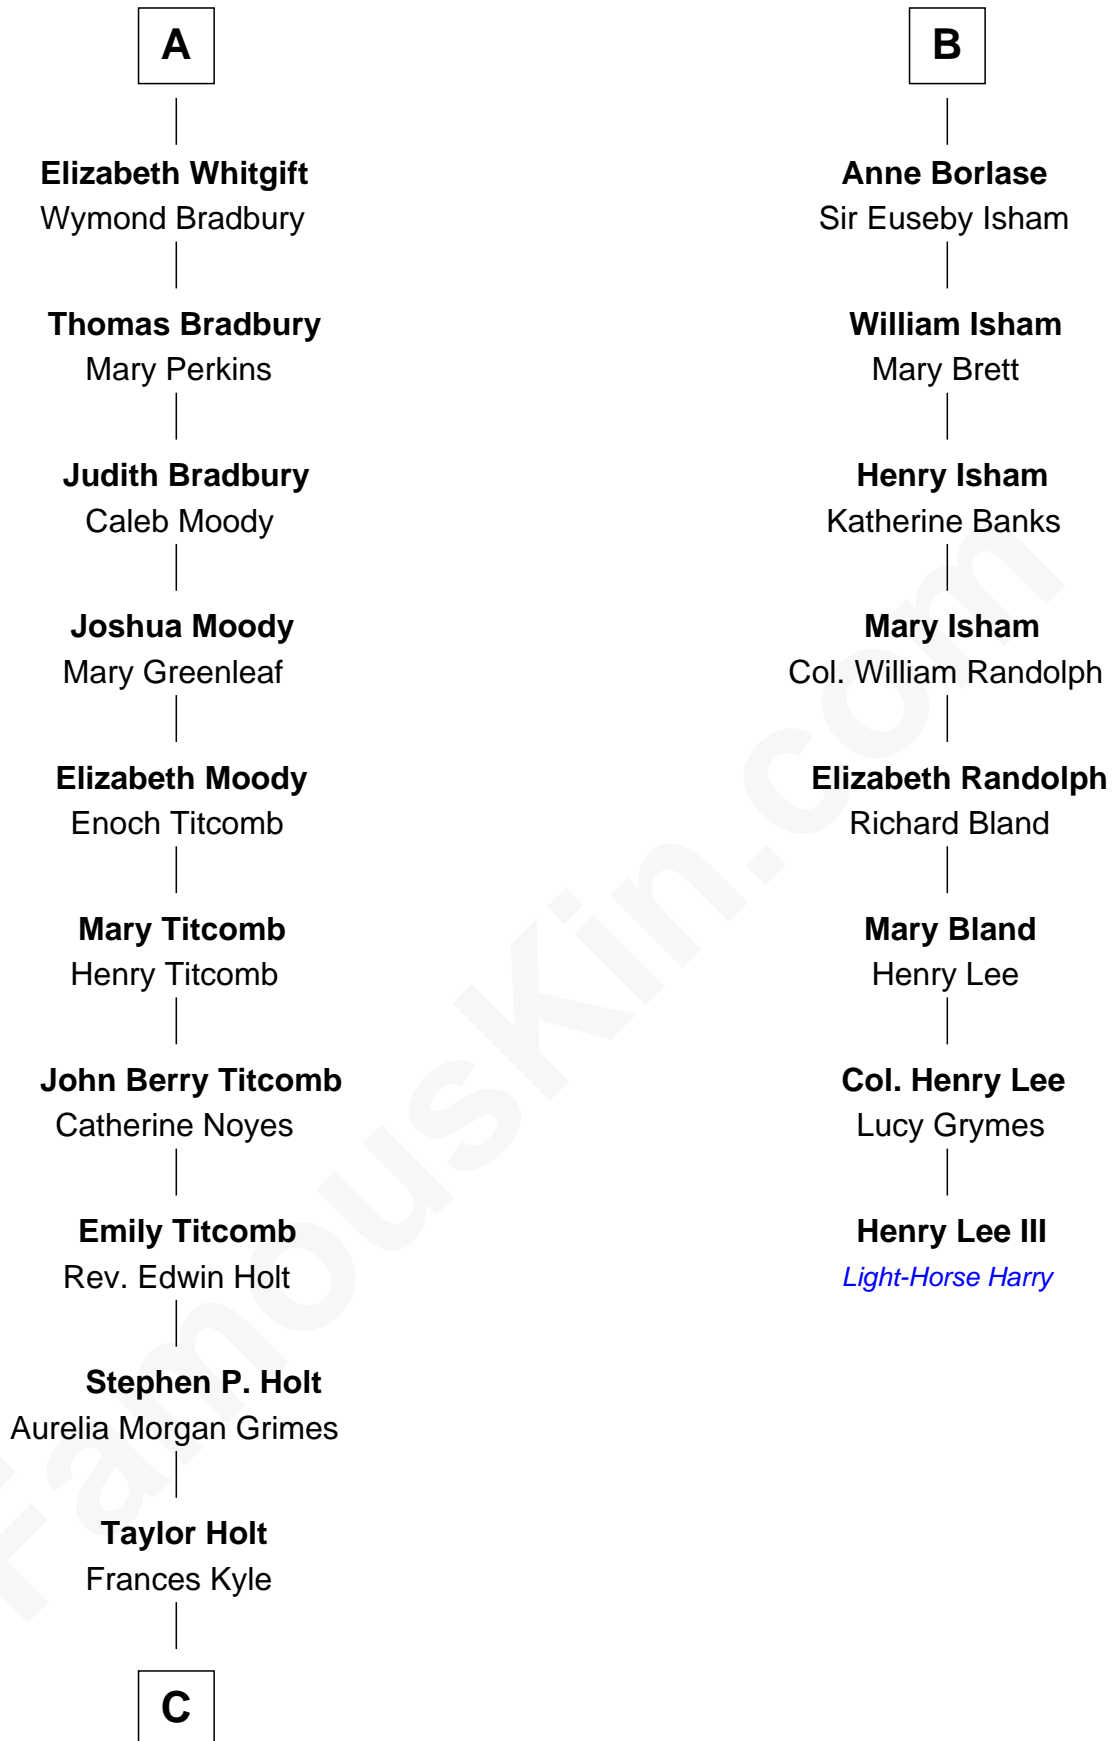

FamousKin.com Relationship Chart of

Linda Hamilton

TV and Movie Actress

14th cousin 5 times removed of

Henry Lee III

9th Governor of Virginia

William Pert
Joan le Scrope

C

—
Dr. Richard Huckstep Holt

Mildred Alberta Derby

—
Barbara Kyle Holt

Dr. Carroll Stanford Hamilton

—
Linda Hamilton

TV and Movie Actress

FamousKin.com