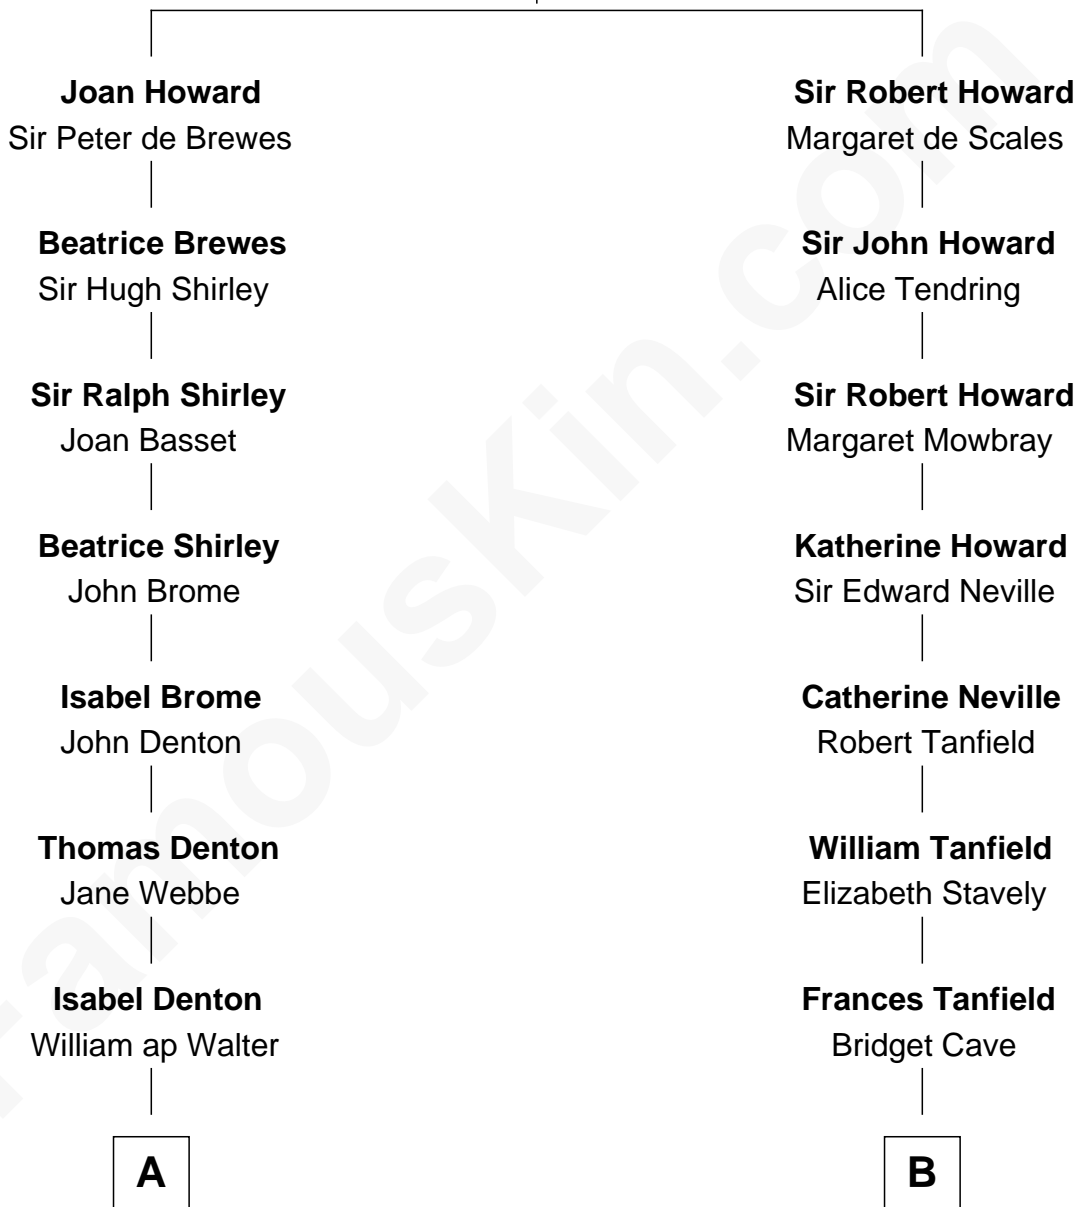

FamousKin.com Relationship Chart of

Linda Hamilton

TV and Movie Actress

15th cousin 6 times removed of

Henry Lee III

9th Governor of Virginia

Sir John Howard

Alice de Bois

C

—
Stephen P. Holt
Aurelia Morgan Grimes

—
Taylor Holt
Frances Kyle

—
Dr. Richard Huckstep Holt
Mildred Alberta Derby

—
Barbara Kyle Holt
Dr. Carroll Stanford Hamilton

—
Linda Hamilton
TV and Movie Actress