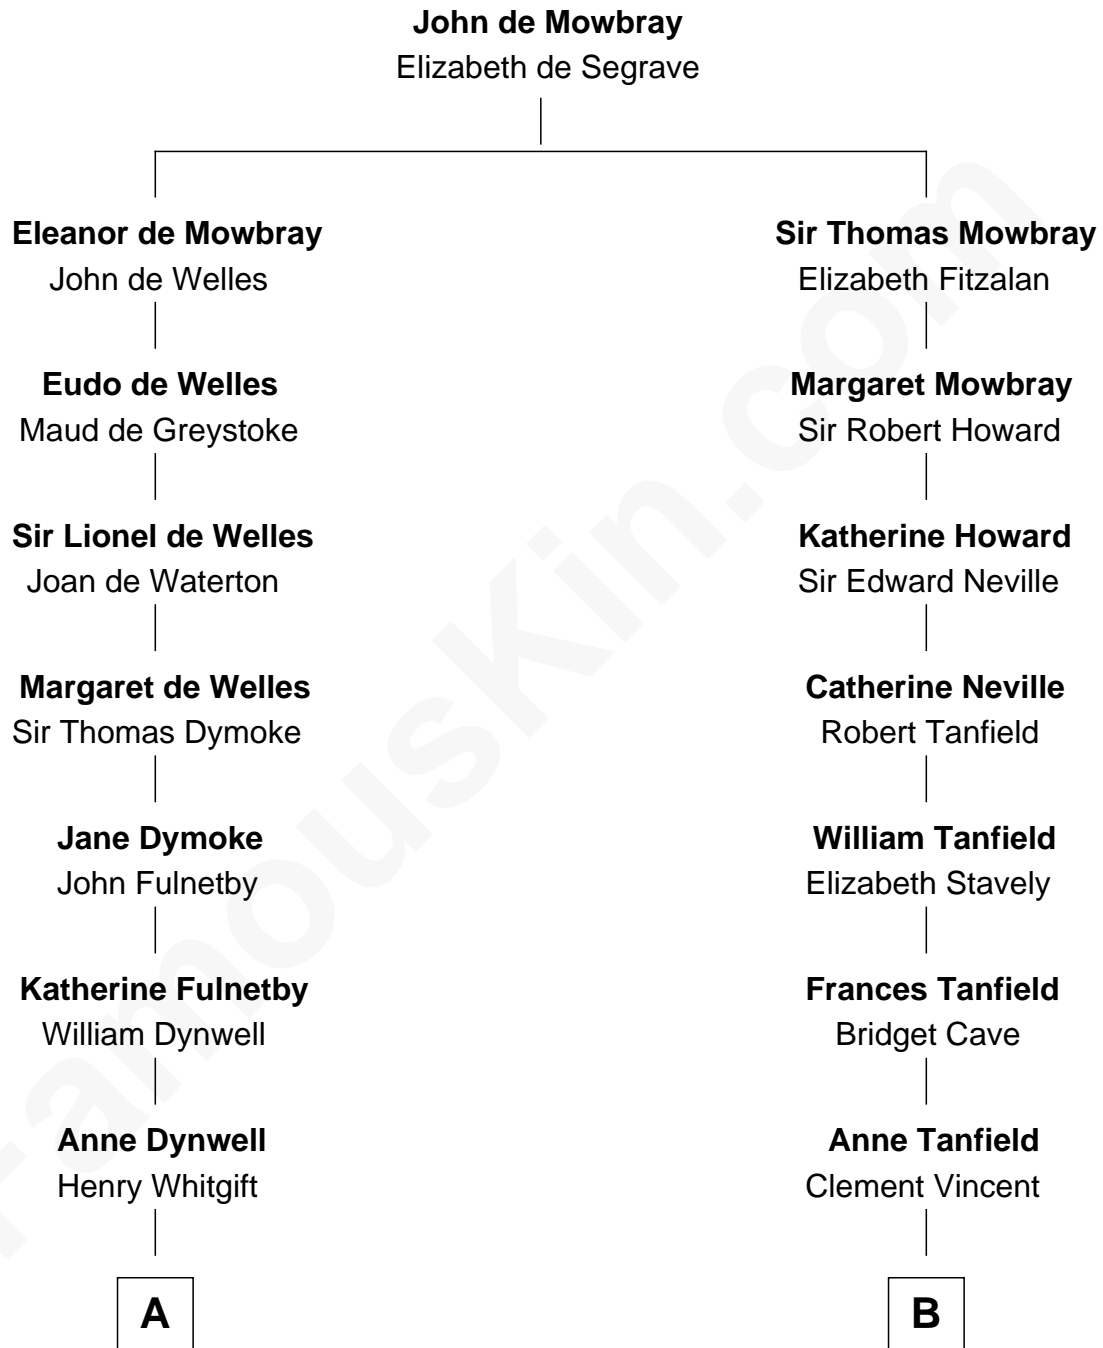

FamousKin.com Relationship Chart of

Linda Hamilton

TV and Movie Actress

14th cousin 6 times removed of

Henry Lee III

9th Governor of Virginia

C

—
Taylor Holt
Frances Kyle

—
Dr. Richard Huckstep Holt
Mildred Alberta Derby

—
Barbara Kyle Holt
Dr. Carroll Stanford Hamilton

—
Linda Hamilton
TV and Movie Actress

FamousKin.com