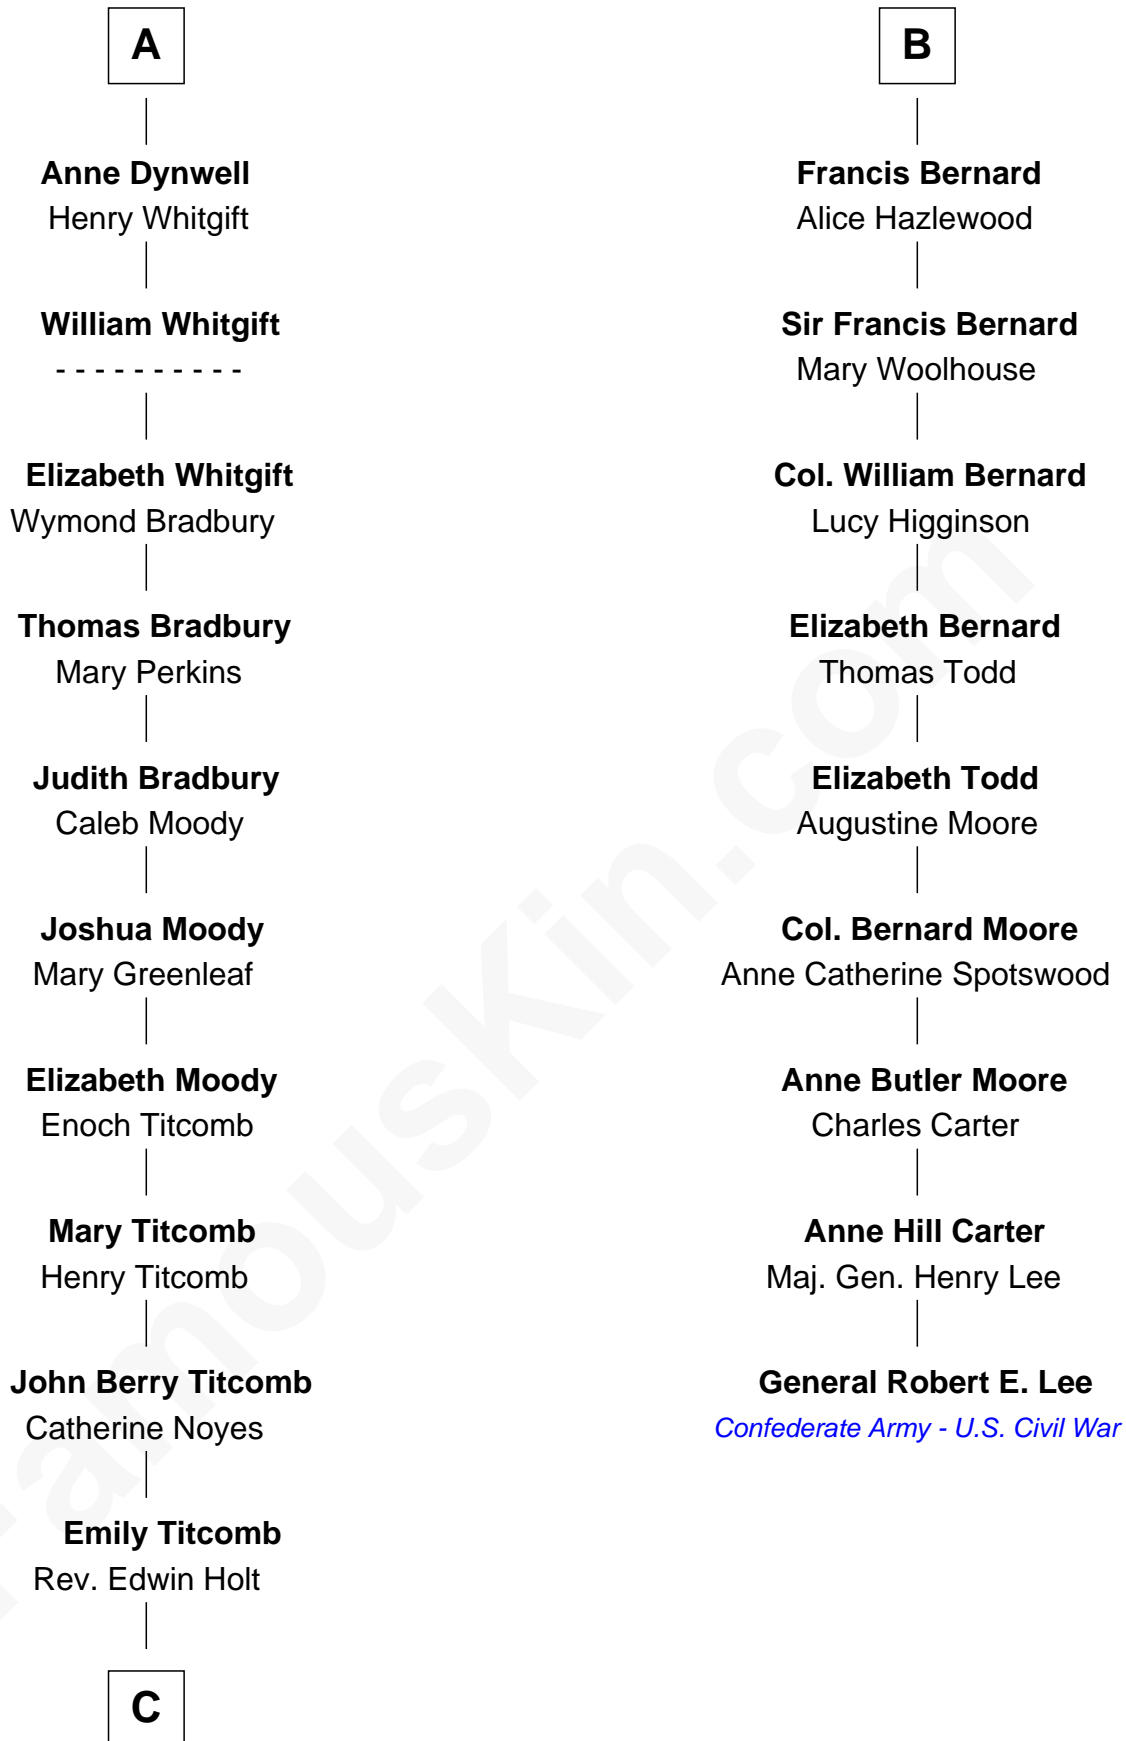

# FamousKin.com Relationship Chart of

**Linda Hamilton**

*TV and Movie Actress*

15th cousin 6 times removed of

**General Robert E. Lee**

*Confederate Army - U.S. Civil War*

**Sir Thomas de Beauchamp**

Katherine de Mortimer

**C**

—  
**Stephen P. Holt**  
Aurelia Morgan Grimes

—  
**Taylor Holt**  
Frances Kyle

—  
**Dr. Richard Huckstep Holt**  
Mildred Alberta Derby

—  
**Barbara Kyle Holt**  
Dr. Carroll Stanford Hamilton