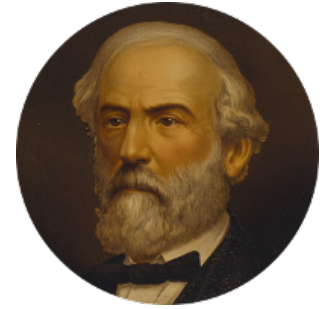

# FamousKin.com Relationship Chart of

**Linda Hamilton**

*TV and Movie Actress*

15th cousin 6 times removed of

**General Robert E. Lee**

*Confederate Army - U.S. Civil War*

**C**

—  
**Stephen P. Holt**  
Aurelia Morgan Grimes

—  
**Taylor Holt**  
Frances Kyle

—  
**Dr. Richard Huckstep Holt**  
Mildred Alberta Derby

—  
**Barbara Kyle Holt**  
Dr. Carroll Stanford Hamilton

—  
**Linda Hamilton**  
*TV and Movie Actress*

FamousKin.com