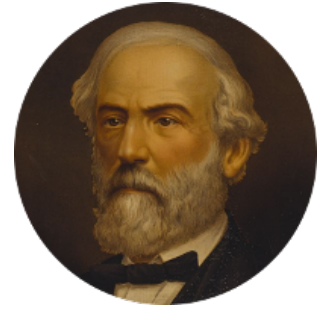

FamousKin.com Relationship Chart of

Linda Hamilton

TV and Movie Actress

16th cousin 5 times removed of

General Robert E. Lee

Confederate Army - U.S. Civil War

Sir John Howard

Alice de Bois

C

—
Stephen P. Holt
Aurelia Morgan Grimes

—
Taylor Holt
Frances Kyle

—
Dr. Richard Huckstep Holt
Mildred Alberta Derby

—
Barbara Kyle Holt
Dr. Carroll Stanford Hamilton

—
Linda Hamilton
TV and Movie Actress