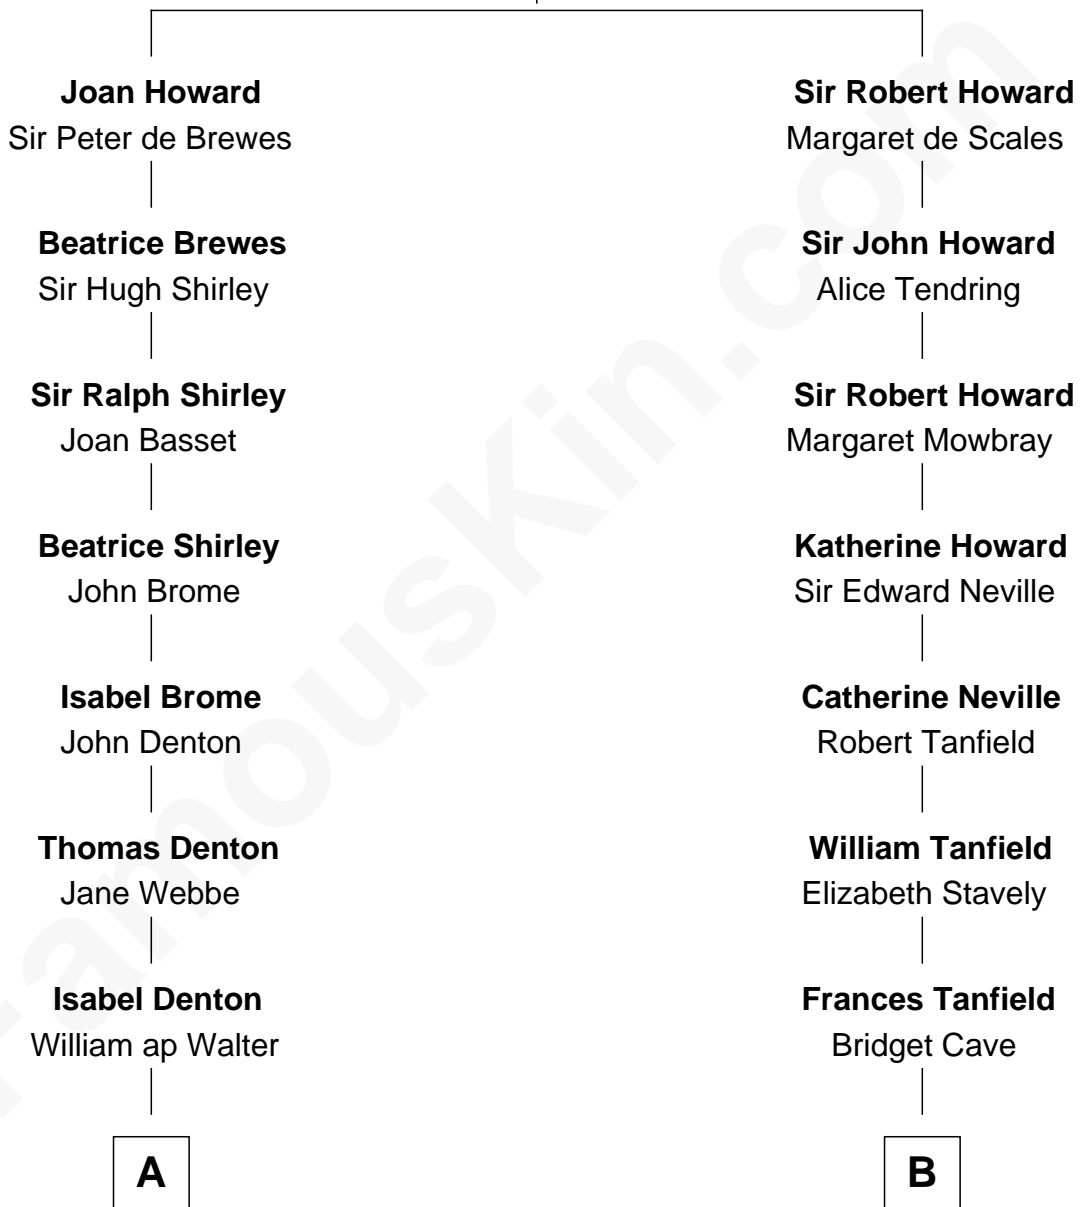

FamousKin.com Relationship Chart of

Linda Hamilton

TV and Movie Actress

16th cousin 5 times removed of

General Robert E. Lee

Confederate Army - U.S. Civil War

Sir John Howard

Alice de Bois

C

—
Stephen P. Holt
Aurelia Morgan Grimes

—
Taylor Holt
Frances Kyle

—
Dr. Richard Huckstep Holt
Mildred Alberta Derby

—
Barbara Kyle Holt
Dr. Carroll Stanford Hamilton

—
Linda Hamilton
TV and Movie Actress