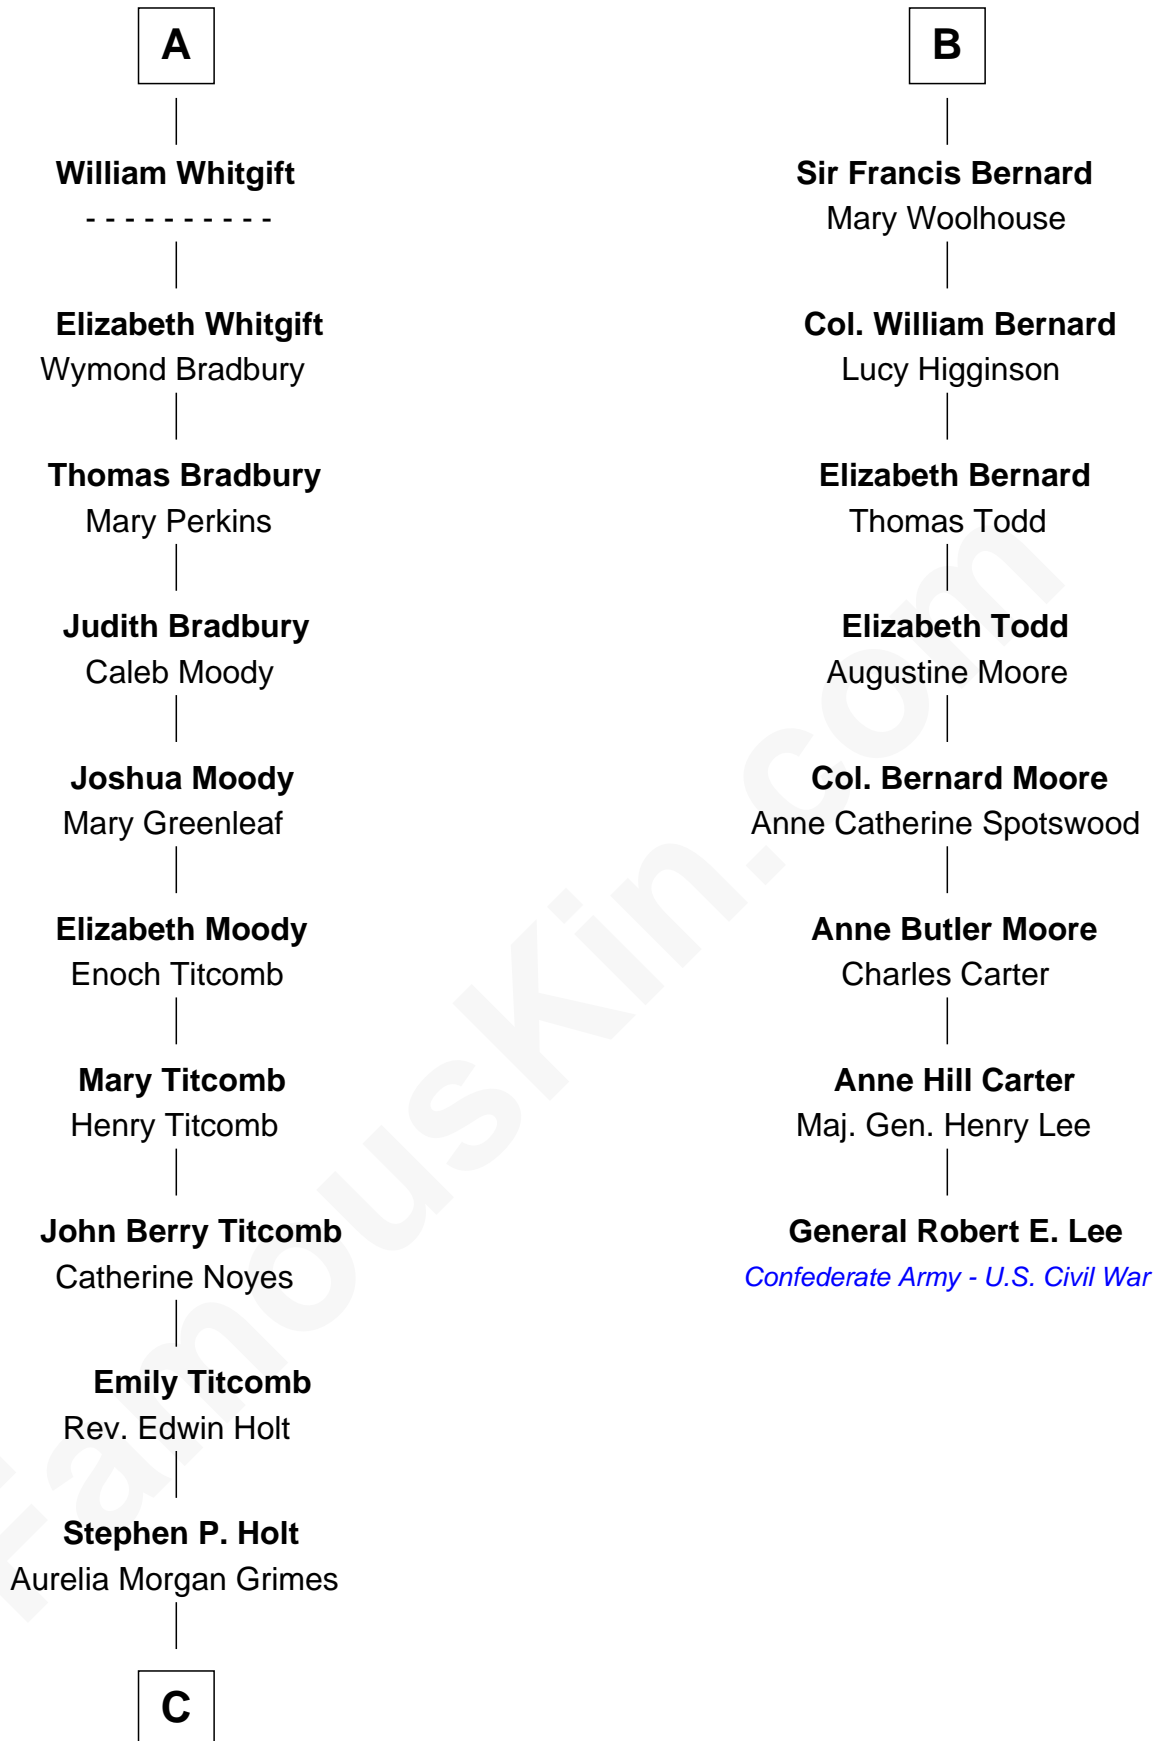

FamousKin.com Relationship Chart of

Linda Hamilton

TV and Movie Actress

14th cousin 6 times removed of

General Robert E. Lee

Confederate Army - U.S. Civil War

John de Welles

Maud de Roos

John de Welles
Eleanor de Mowbray

Eudo de Welles
Maud de Greystoke

Sir Lionel de Welles
Joan de Waterton

Margaret de Welles
Sir Thomas Dymoke

Jane Dymoke
John Fulnetby

Katherine Fulnetby
William Dynwell

Anne Dynwell
Henry Whitgift

A

Margery de Welles
Stephen le Scrope

John le Scrope
Elizabeth Chaworth

Elizabeth le Scrope
Sir Henry le Scrope

Margaret Scrope
John Bernard

John Bernard
Margaret Daundelyn

John Bernard
Cecily Muscote

Francis Bernard
Alice Hazlewood

B

FamousKin.com