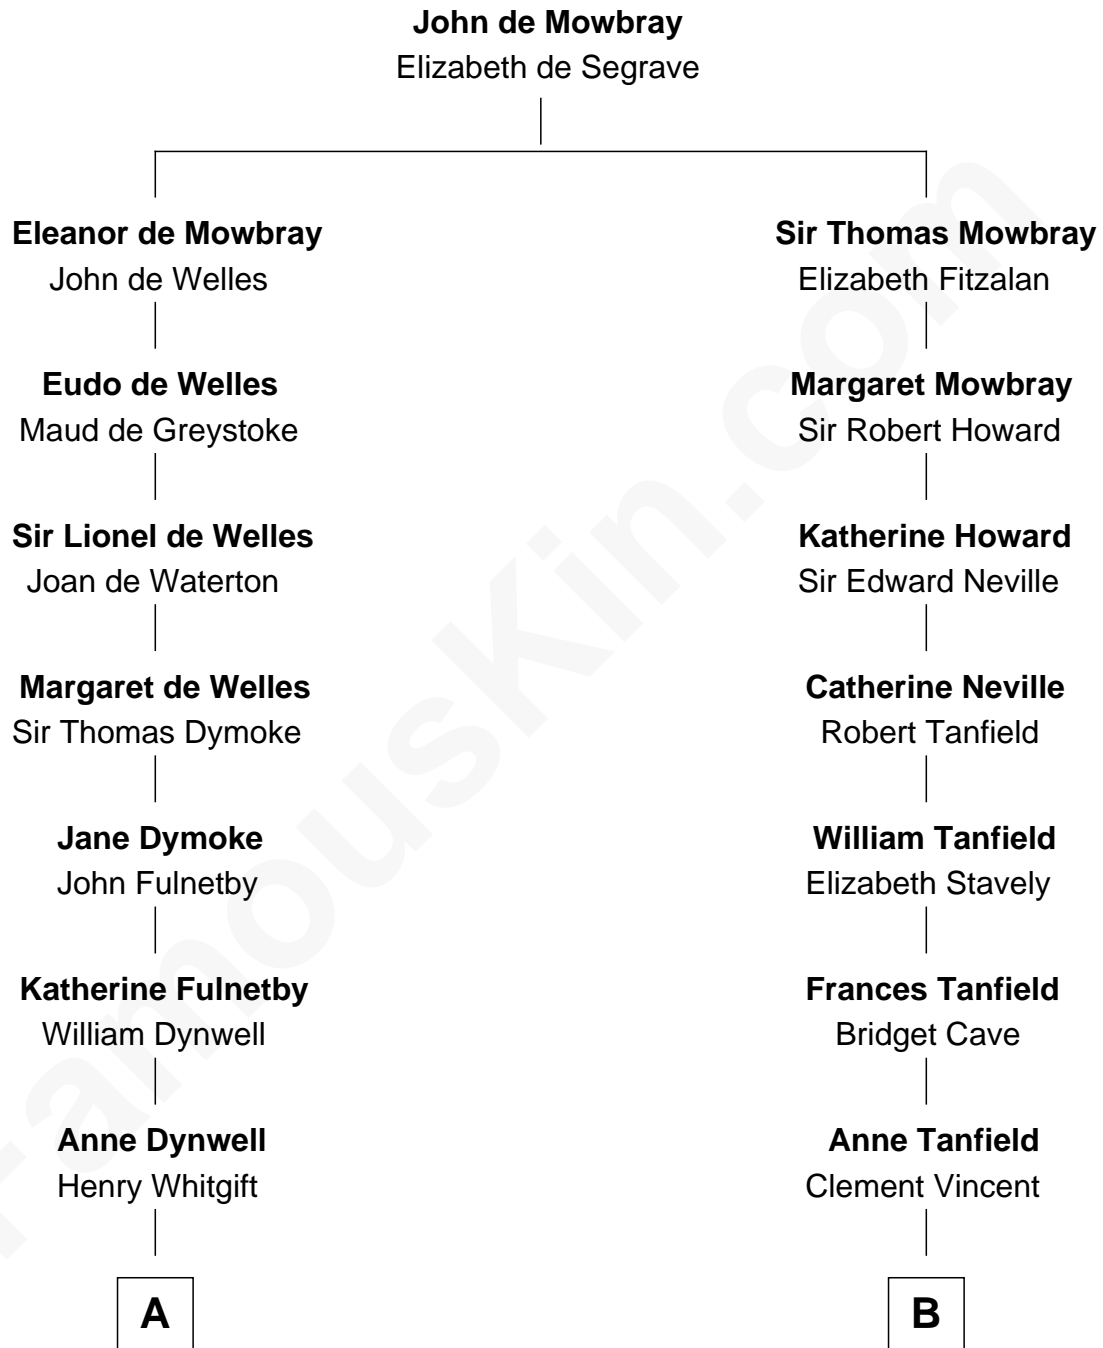

FamousKin.com Relationship Chart of

Linda Hamilton

TV and Movie Actress

15th cousin 5 times removed of

General Robert E. Lee

Confederate Army - U.S. Civil War

FamousKin.com