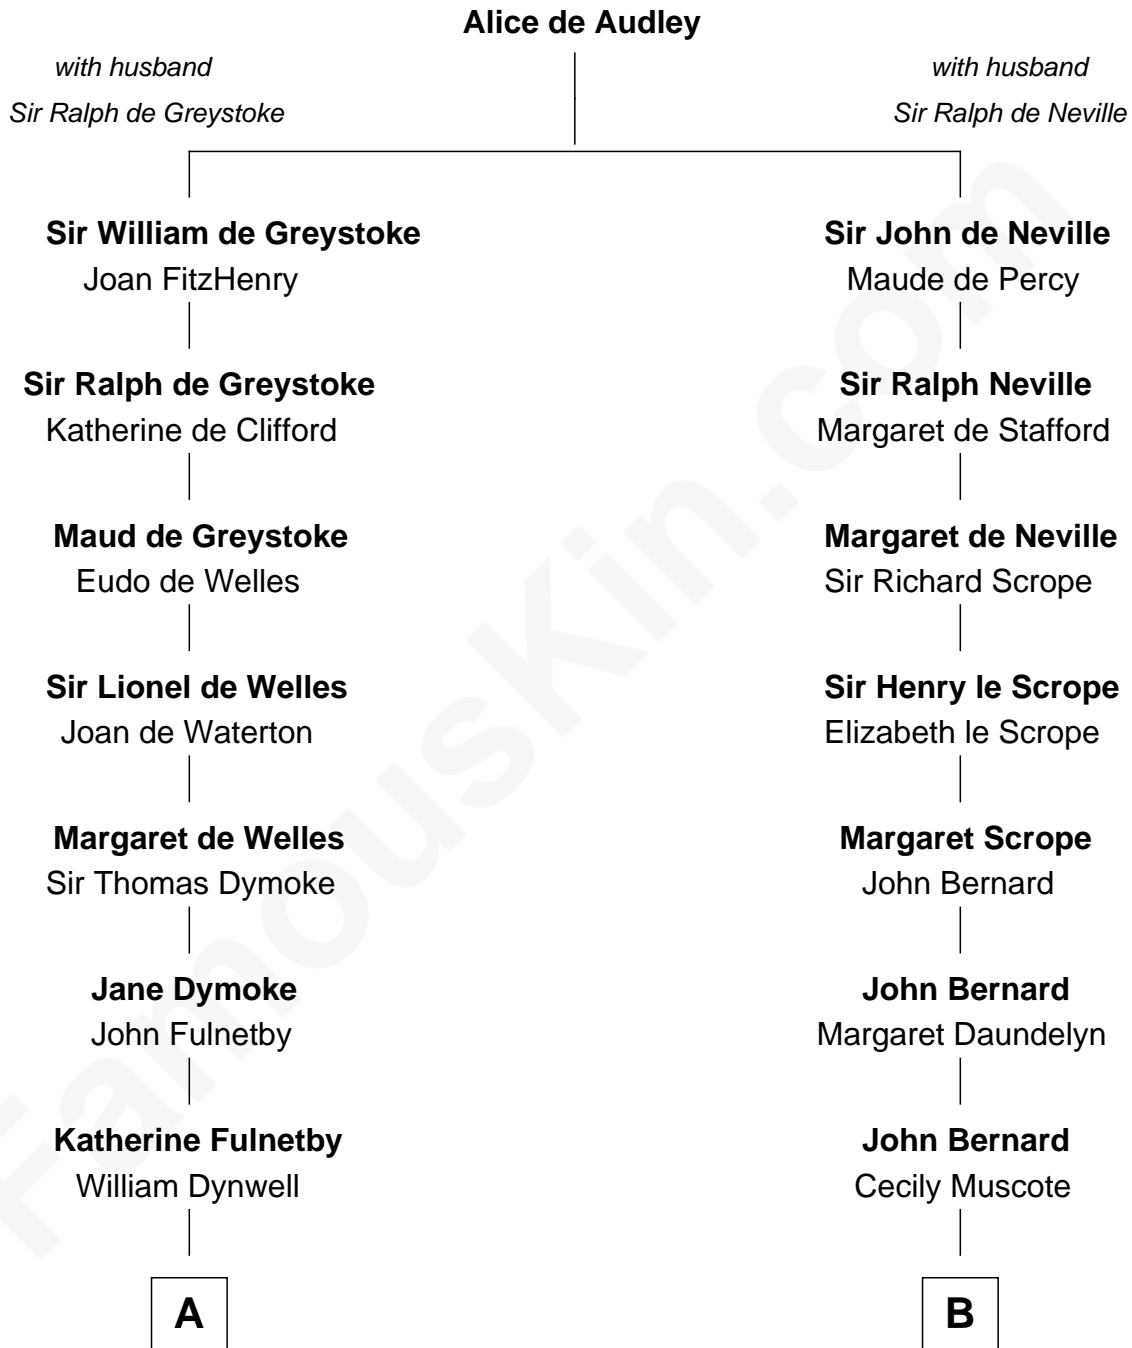

FamousKin.com Relationship Chart of

Linda Hamilton

TV and Movie Actress

14th cousin 7 times removed of

William Henry Harrison

9th U.S. President

C

—
Stephen P. Holt
Aurelia Morgan Grimes

—
Taylor Holt
Frances Kyle

—
Dr. Richard Huckstep Holt
Mildred Alberta Derby

—
Barbara Kyle Holt
Dr. Carroll Stanford Hamilton

—
Linda Hamilton
TV and Movie Actress

FamousKin.com